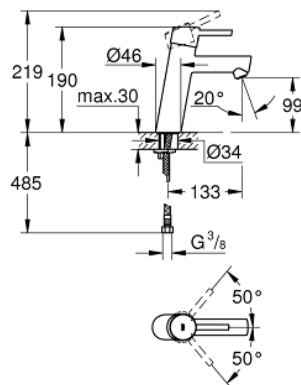

23 451 001 **CONCETTO BASIN MIXER 1/2"**
M-SIZE

PRODUCT DESCRIPTION

- Colour: chrome
- single hole installation
- metal lever
- GROHE SilkMove 28 mm ceramic cartridge
- with temperature limiter
- GROHE LongLife finish
- GROHE EcoJoy - less water, perfect flow
- maximum flow rate (at 3 bar): 5 l/min
- SpeedClean mousseur
- GROHE FastFixation rapid installation system
- smooth body
- flexible connection hoses
- min. recommended pressure 1.0 bar

23 451 001 **CONCETTO BASIN MIXER 1/2"**
M-SIZE

SPARE PARTS

- 1: Lever (Spare part-nr. 46753000)
- 2: retaining ring (Spare part-nr. 46715000)
- 3: Cartridge (Spare part-nr. 46580000)
- 4: Mousseur (Spare part-nr. 13935000)
- 5: Shank mounting kit (Spare part-nr. 46249000)
- 6: Mounting wrench (Spare part-nr. 19017000)*
- 7: Base plate (Spare part-nr. 48165000)*