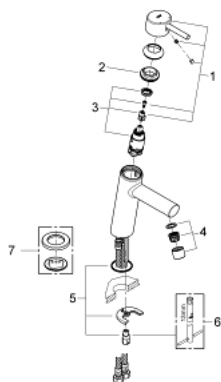

23 451 001 **CONCETTO BASIN MIXER 1/2"**
M-SIZE

PRODUCT DESCRIPTION

- Colour: chrome
- single hole installation
- metal lever
- GROHE SilkMove 28 mm ceramic cartridge
- with temperature limiter
- GROHE LongLife finish
- GROHE EcoJoy - less water, perfect flow
- maximum flow rate (at 3 bar): 5 l/min
- SpeedClean mousseur
- GROHE FastFixation rapid installation system
- smooth body
- flexible connection hoses
- min. recommended pressure 1.0 bar

23 451 001 **CONCETTO BASIN MIXER 1/2"**
M-SIZE

SPARE PARTS

- 1: Lever (Spare part-nr. 46753000)
- 2: retaining ring (Spare part-nr. 46715000)
- 3: Cartridge (Spare part-nr. 46580000)
- 4: Mousseur (Spare part-nr. 13935000)
- 5: Shank mounting kit (Spare part-nr. 46249000)
- 6: Mounting wrench (Spare part-nr. 19017000)*
- 7: Base plate (Spare part-nr. 48165000)*