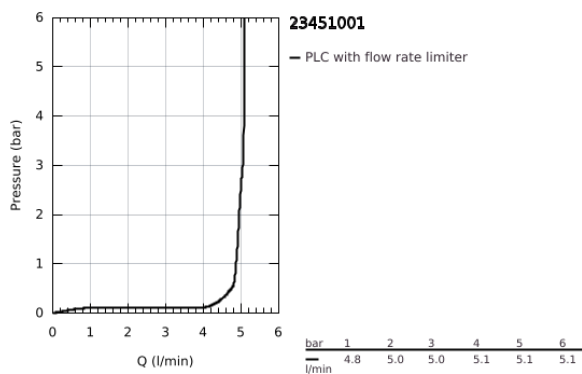

23 451 001 **CONCETTO BASIN MIXER 1/2"**
M-SIZE

PRODUCT DESCRIPTION

- Colour: chrome
- single hole installation
- metal lever
- GROHE SilkMove 28 mm ceramic cartridge
- with temperature limiter
- GROHE LongLife finish
- GROHE EcoJoy - less water, perfect flow
- maximum flow rate (at 3 bar): 5 l/min
- SpeedClean mousseur
- GROHE FastFixation rapid installation system
- smooth body
- flexible connection hoses
- min. recommended pressure 1.0 bar

23 451 001 **CONCETTO BASIN MIXER 1/2"**
M-SIZE

SPARE PARTS

- 1: Lever (Spare part-nr. 46753000)
- 2: retaining ring (Spare part-nr. 46715000)
- 3: Cartridge (Spare part-nr. 46580000)
- 4: Mousseur (Spare part-nr. 13935000)
- 5: Shank mounting kit (Spare part-nr. 46249000)
- 6: Mounting wrench (Spare part-nr. 19017000)*
- 7: Base plate (Spare part-nr. 48165000)*