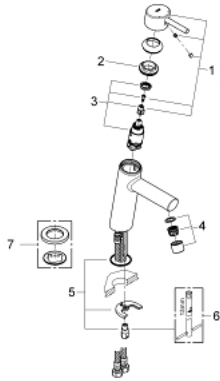

23 451 001 **CONCETTO BASIN MIXER 1/2"**  
**M-SIZE**

**PRODUCT DESCRIPTION**

- Tyc: Chrome
- single hole installation
- metal lever
- GROHE SilkMove 28 mm ceramic cartridge
- with temperature limiter
- GROHE LongLife finish
- GROHE EcoJoy - Less water, perfect flow
- maximum flow rate (at 3 bar): 5 l/min
- SpeedClean mousseur
- GROHE FastFixation rapid installation system
- smooth body
- flexible connection hoses
- min. recommended pressure 1.0 bar

23 451 001 **CONCETTO BASIN MIXER 1/2"**  
**M-SIZE**

**SPARE PARTS**

- 1: Lever (Spare part-nr. 46753000)
- 2: Fitting ring (Spare part-nr. 46715000)
- 3: Cartridge (Spare part-nr. 46580000)
- 4: Mousseur (Spare part-nr. 13935000)
- 5: Shank mounting kit (Spare part-nr. 46249000)
- 6: Mounting wrench (Spare part-nr. 19017000)\*
- 7: Base plate (Spare part-nr. 48165000)\*