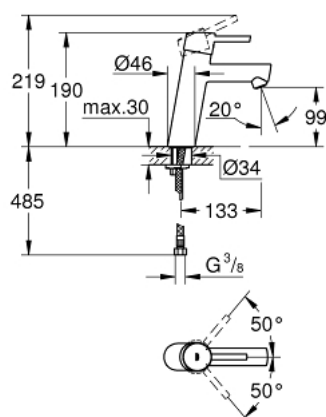

23 451 001 **CONCETTO BASIN MIXER 1/2"**  
**M-SIZE**

**PRODUCT DESCRIPTION**

- Tyc: Chrome
- single hole installation
- metal lever
- GROHE SilkMove 28 mm ceramic cartridge
- with temperature limiter
- GROHE LongLife finish
- GROHE EcoJoy - Less water, perfect flow
- maximum flow rate (at 3 bar): 5 l/min
- SpeedClean mousseur
- GROHE FastFixation rapid installation system
- smooth body
- flexible connection hoses
- min. recommended pressure 1.0 bar

23 451 001 **CONCETTO BASIN MIXER 1/2"**  
**M-SIZE**

**SPARE PARTS**

- 1: Lever (Spare part-nr. 46753000)
- 2: Fitting ring (Spare part-nr. 46715000)
- 3: Cartridge (Spare part-nr. 46580000)
- 4: Mousseur (Spare part-nr. 13935000)
- 5: Shank mounting kit (Spare part-nr. 46249000)
- 6: Mounting wrench (Spare part-nr. 19017000)\*
- 7: Base plate (Spare part-nr. 48165000)\*