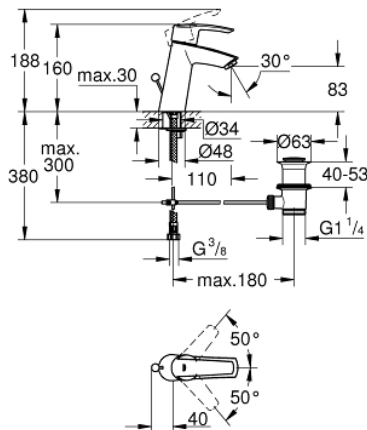

23 455 000 **START BASIN MIXER 1/2"**  
**M-SIZE**

**PRODUCT DESCRIPTION**

- Colour: chrome
- single hole installation
- medium height
- GROHE SilkMove 28 mm ceramic cartridge
- with temperature limiter
- GROHE LongLife finish
- GROHE EcoJoy - less water, perfect flow
- GROHE SpeedClean mousseur 5.7 l/min
- pop-up waste set 1 1/4"
- flexible connection hoses
- GROHE FastFixation installation system

23 455 000 **START BASIN MIXER 1/2"**  
**M-SIZE**

**SPARE PARTS**

- 1: Lever (Spare part-nr. 46893000)
  - 2: retaining ring (Spare part-nr. 46715000)
  - 3: Cartridge (Spare part-nr. 46580000)
  - 4: Mousseur (Spare part-nr. 48159000)
  - 5: Pop-up rod (Spare part-nr. 46457000)
  - 6: Shank mounting kit (Spare part-nr. 46249000)
  - 7: Waste set 1 1/4" (Spare part-nr. 28910000)
  - 7.1: Plug (Spare part-nr. 07182000)
  - 7.2: Eccentric rod (Spare part-nr. 07052000)
  - 8: Mounting wrench (Spare part-nr. 19017000)\*
  - 9: Eccentric rod (Spare part-nr. 07341000)\*
- \* Optional accessories