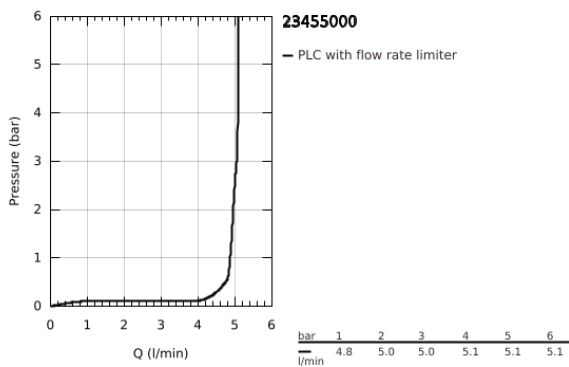

23 455 000 **START BASIN MIXER 1/2"**  
**M-SIZE**

**PRODUCT DESCRIPTION**

- Colour: chrome
- single hole installation
- medium height
- GROHE SilkMove 28 mm ceramic cartridge
- with temperature limiter
- GROHE LongLife finish
- GROHE EcoJoy - less water, perfect flow
- GROHE SpeedClean mousseur 5.7 l/min
- pop-up waste set 1 1/4"
- flexible connection hoses
- GROHE FastFixation installation system

23 455 000 **START BASIN MIXER 1/2"**  
**M-SIZE**

**SPARE PARTS**

- 1: Lever (Spare part-nr. 46893000)
  - 2: retaining ring (Spare part-nr. 46715000)
  - 3: Cartridge (Spare part-nr. 46580000)
  - 4: Mousseur (Spare part-nr. 48159000)
  - 5: Pop-up rod (Spare part-nr. 46457000)
  - 6: Shank mounting kit (Spare part-nr. 46249000)
  - 7: Waste set 1 1/4" (Spare part-nr. 28910000)
  - 7.1: Plug (Spare part-nr. 07182000)
  - 7.2: Eccentric rod (Spare part-nr. 07052000)
  - 8: Mounting wrench (Spare part-nr. 19017000)\*
  - 9: Eccentric rod (Spare part-nr. 07341000)\*
- \* Optional accessories