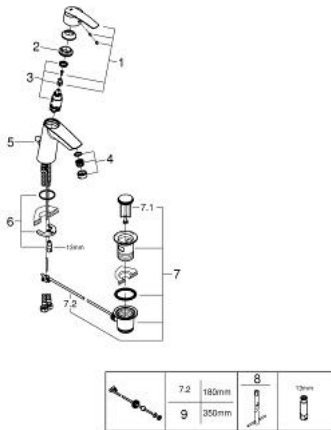

23 455 000 **START BASIN MIXER 1/2"**  
**M-SIZE**

**PRODUCT DESCRIPTION**

- Colour: chrome
- single hole installation
- medium height
- GROHE SilkMove 28 mm ceramic cartridge
- with temperature limiter
- GROHE LongLife finish
- GROHE EcoJoy - less water, perfect flow
- GROHE SpeedClean mousseur 5.7 l/min
- pop-up waste set 1 1/4"
- flexible connection hoses
- GROHE FastFixation installation system

23 455 000 **START BASIN MIXER 1/2"**  
**M-SIZE**

**SPARE PARTS**

- 1: Lever (Spare part-nr. 46893000)
  - 2: retaining ring (Spare part-nr. 46715000)
  - 3: Cartridge (Spare part-nr. 46580000)
  - 4: Mousseur (Spare part-nr. 48159000)
  - 5: Pop-up rod (Spare part-nr. 46457000)
  - 6: Shank mounting kit (Spare part-nr. 46249000)
  - 7: Waste set 1 1/4" (Spare part-nr. 28910000)
  - 7.1: Plug (Spare part-nr. 07182000)
  - 7.2: Eccentric rod (Spare part-nr. 07052000)
  - 8: Mounting wrench (Spare part-nr. 19017000)\*
  - 9: Eccentric rod (Spare part-nr. 07341000)\*
- \* Optional accessories