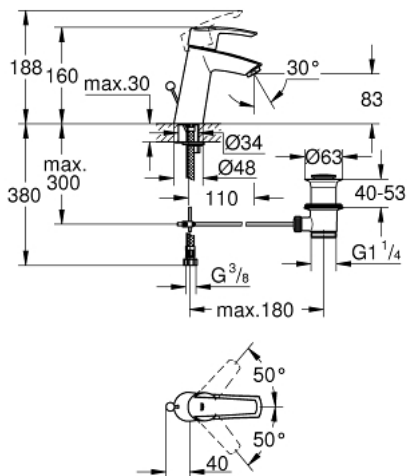

23 455 000 **START BASIN MIXER 1/2"**  
**M-SIZE**

**PRODUCT DESCRIPTION**

- Tyc: Chrome
- single hole installation
- medium height
- GROHE SilkMove 28 mm ceramic cartridge
- with temperature limiter
- GROHE LongLife finish
- GROHE EcoJoy - Less water, perfect flow
- GROHE SpeedClean mousseur 5.7 l/min
- pop-up waste set 1 1/4"
- flexible connection hoses
- GROHE FastFixation installation system

23 455 000 **START BASIN MIXER 1/2"**  
**M-SIZE**

**SPARE PARTS**

- 1: Lever (Spare part-nr. 46893000)
  - 2: Fitting ring (Spare part-nr. 46715000)
  - 3: Cartridge (Spare part-nr. 46580000)
  - 4: Mousseur (Spare part-nr. 48159000)
  - 5: Pop-up rod (Spare part-nr. 46457000)
  - 6: Shank mounting kit (Spare part-nr. 46249000)
  - 7: Waste set 1 1/4" (Spare part-nr. 28910000)
  - 7.1: Plug (Spare part-nr. 07182000)
  - 7.2: Eccentric rod (Spare part-nr. 07052000)
  - 8: Mounting wrench (Spare part-nr. 19017000)\*
  - 9: Eccentric rod (Spare part-nr. 07341000)\*
- \* Optional accessories