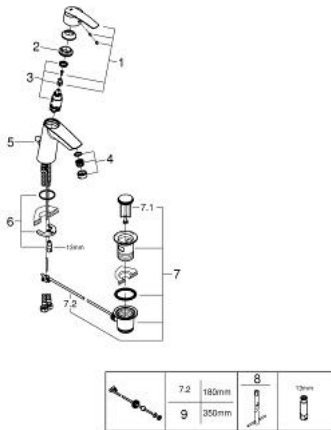

23 455 000 **START BASIN MIXER 1/2"**  
**M-SIZE**

**PRODUCT DESCRIPTION**

- Tyc: Chrome
- single hole installation
- medium height
- GROHE SilkMove 28 mm ceramic cartridge
- with temperature limiter
- GROHE LongLife finish
- GROHE EcoJoy - Less water, perfect flow
- GROHE SpeedClean mousseur 5.7 l/min
- pop-up waste set 1 1/4"
- flexible connection hoses
- GROHE FastFixation installation system

23 455 000 **START BASIN MIXER 1/2"**  
**M-SIZE**

**SPARE PARTS**

- 1: Lever (Spare part-nr. 46893000)
  - 2: Fitting ring (Spare part-nr. 46715000)
  - 3: Cartridge (Spare part-nr. 46580000)
  - 4: Mousseur (Spare part-nr. 48159000)
  - 5: Pop-up rod (Spare part-nr. 46457000)
  - 6: Shank mounting kit (Spare part-nr. 46249000)
  - 7: Waste set 1 1/4" (Spare part-nr. 28910000)
  - 7.1: Plug (Spare part-nr. 07182000)
  - 7.2: Eccentric rod (Spare part-nr. 07052000)
  - 8: Mounting wrench (Spare part-nr. 19017000)\*
  - 9: Eccentric rod (Spare part-nr. 07341000)\*
- \* Optional accessories