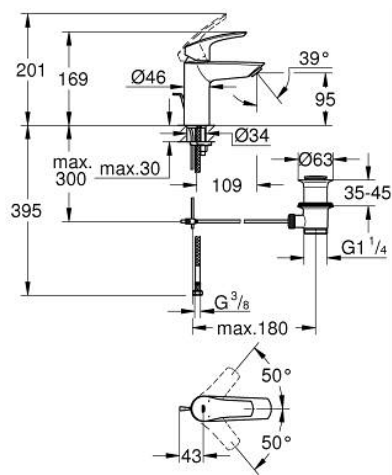

23 456 003 **EUROSMART BASIN MIXER 1/2"**
S-SIZE

PRODUCT DESCRIPTION

- Colour: chrome
- single hole installation
- metal lever
- GROHE SilkMove 28 mm ceramic cartridge
- with temperature limiter
- adjustable flow rate limiter
- GROHE LongLife finish
- GROHE EcoJoy - less water, perfect flow
- maximum flow rate (at 3 bar): 5 l/min
- Protected Water Ways no contact of water with lead or nickel inside the tap
- GROHE FastFixation rapid installation system
- flexible connection hoses
- hybrid pop-up waste set 1 1/4"
- professional exclusive