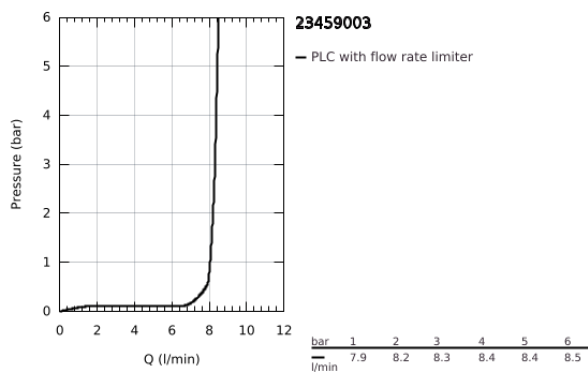

23 459 003 **EUROSMART BASIN MIXER 1/2"**
S-SIZE

PRODUCT DESCRIPTION

- Colour: chrome
- single hole installation
- metal lever
- GROHE SilkMove 35 mm ceramic cartridge
- adjustable flow rate limiter
- GROHE LongLife finish
- GROHE FastFixation rapid installation system
- spout with flow straightener
- pop-up waste set 1 1/4"
- flexible connection hoses
- for open water heater
- professional exclusive

23 459 003 **EUROSMART BASIN MIXER 1/2"**
S-SIZE

SPARE PARTS

- 1: Lever (Spare part-nr. 48530000)
 - 2: Cap (Spare part-nr. 46492000)
 - 3: Screw coupling (Spare part-nr. 46460000)
 - 4: Cartridge (Spare part-nr. 46558000)
 - 5: Lift rod (Spare part-nr. 65936PD0)
 - 6: Flow straightener (Spare part-nr. 46162000)
 - 7: Shank mounting kit (Spare part-nr. 46671000)
 - 8: Waste set 1 1/4" (Spare part-nr. 28910000)
 - 8.1: Plug (Spare part-nr. 07182000)
 - 8.2: Eccentric rod (Spare part-nr. 07052000)
 - 9: Temperature limiter (Spare part-nr. 46375000)*
 - 10: Socket spanner (Spare part-nr. 19332000)*
 - 11: Mounting wrench (Spare part-nr. 19017000)*
 - 12: Eccentric rod (Spare part-nr. 07341000)*
- * Optional accessories