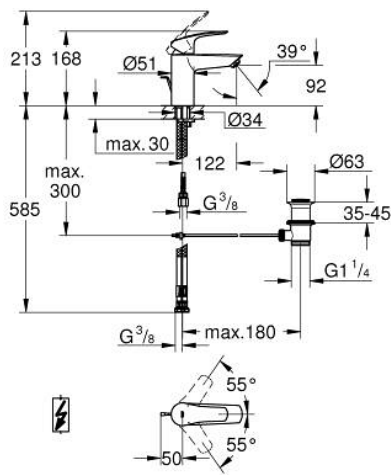

23 459 003 **EUROSMART BASIN MIXER 1/2"**
S-SIZE

PRODUCT DESCRIPTION

- Colour: chrome
- single hole installation
- metal lever
- GROHE SilkMove 35 mm ceramic cartridge
- adjustable flow rate limiter
- GROHE LongLife finish
- GROHE FastFixation rapid installation system
- spout with flow straightener
- pop-up waste set 1 1/4"
- flexible connection hoses
- for open water heater
- professional exclusive

23 459 003 **EUROSMART BASIN MIXER 1/2"**
S-SIZE

SPARE PARTS

- 1: Lever (Spare part-nr. 48530000)
 - 2: Cap (Spare part-nr. 46492000)
 - 3: Screw coupling (Spare part-nr. 46460000)
 - 4: Cartridge (Spare part-nr. 46558000)
 - 5: Lift rod (Spare part-nr. 65936PD0)
 - 6: Flow straightener (Spare part-nr. 46162000)
 - 7: Shank mounting kit (Spare part-nr. 46671000)
 - 8: Waste set 1 1/4" (Spare part-nr. 28910000)
 - 8.1: Plug (Spare part-nr. 07182000)
 - 8.2: Eccentric rod (Spare part-nr. 07052000)
 - 9: Temperature limiter (Spare part-nr. 46375000)*
 - 10: Socket spanner (Spare part-nr. 19332000)*
 - 11: Mounting wrench (Spare part-nr. 19017000)*
 - 12: Eccentric rod (Spare part-nr. 07341000)*
- * Optional accessories