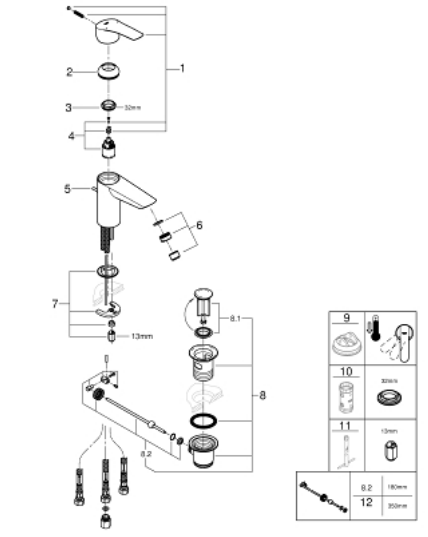

23 459 003 **EUROSMART BASIN MIXER 1/2"**
S-SIZE

PRODUCT DESCRIPTION

- Colour: chrome
- single hole installation
- metal lever
- GROHE SilkMove 35 mm ceramic cartridge
- adjustable flow rate limiter
- GROHE LongLife finish
- GROHE FastFixation rapid installation system
- spout with flow straightener
- pop-up waste set 1 1/4"
- flexible connection hoses
- for open water heater
- professional exclusive

23 459 003 **EUROSMART BASIN MIXER 1/2"**
S-SIZE

SPARE PARTS

- 1: Lever (Spare part-nr. 48530000)
 - 2: Cap (Spare part-nr. 46492000)
 - 3: Screw coupling (Spare part-nr. 46460000)
 - 4: Cartridge (Spare part-nr. 46558000)
 - 5: Lift rod (Spare part-nr. 65936PD0)
 - 6: Flow straightener (Spare part-nr. 46162000)
 - 7: Shank mounting kit (Spare part-nr. 46671000)
 - 8: Waste set 1 1/4" (Spare part-nr. 28910000)
 - 8.1: Plug (Spare part-nr. 07182000)
 - 8.2: Eccentric rod (Spare part-nr. 07052000)
 - 9: Temperature limiter (Spare part-nr. 46375000)*
 - 10: Socket spanner (Spare part-nr. 19332000)*
 - 11: Mounting wrench (Spare part-nr. 19017000)*
 - 12: Eccentric rod (Spare part-nr. 07341000)*
- * Optional accessories