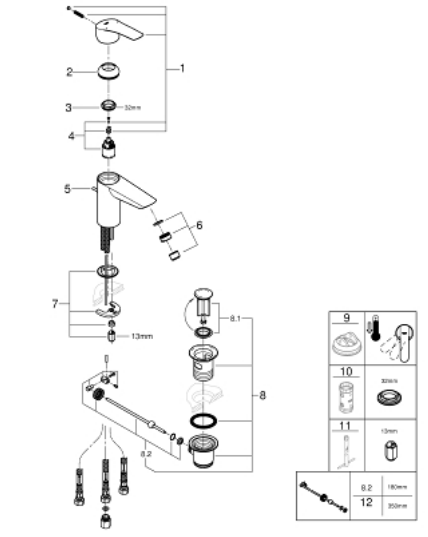

23 459 003 **EUROSMART BASIN MIXER 1/2"**
S-SIZE

PRODUCT DESCRIPTION

- Tyc: Chrome
- single hole installation
- metal lever
- GROHE SilkMove 35 mm ceramic cartridge
- adjustable flow rate limiter
- GROHE LongLife finish
- GROHE FastFixation rapid installation system
- spout with flow straightener
- pop-up waste set 1 1/4"
- flexible connection hoses
- for open water heater
- professional exclusive

23 459 003 **EUROSMART BASIN MIXER 1/2"**
S-SIZE

SPARE PARTS

- 1: Lever (Spare part-nr. 48530000)
 - 2: Cap (Spare part-nr. 46492000)
 - 3: Screw coupling (Spare part-nr. 46460000)
 - 4: Cartridge (Spare part-nr. 46558000)
 - 5: Lift rod (Spare part-nr. 65936PD0)
 - 6: Flow straightener (Spare part-nr. 46162000)
 - 7: Shank mounting kit (Spare part-nr. 46671000)
 - 8: Waste set 1 1/4" (Spare part-nr. 28910000)
 - 8.1: Plug (Spare part-nr. 07182000)
 - 8.2: Eccentric rod (Spare part-nr. 07052000)
 - 9: Temperature limiter (Spare part-nr. 46375000)*
 - 10: Socket spanner (Spare part-nr. 19332000)*
 - 11: Mounting wrench (Spare part-nr. 19017000)*
 - 12: Eccentric rod (Spare part-nr. 07341000)*
- * Optional accessories