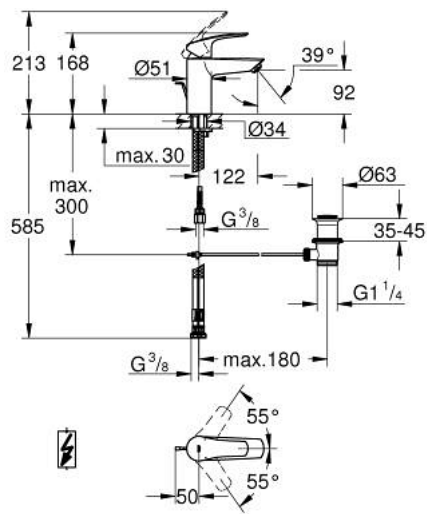

23 459 003 **EUROSMART BASIN MIXER 1/2"**
S-SIZE

PRODUCT DESCRIPTION

- Tyc: Chrome
- single hole installation
- metal lever
- GROHE SilkMove 35 mm ceramic cartridge
- adjustable flow rate limiter
- GROHE LongLife finish
- GROHE FastFixation rapid installation system
- spout with flow straightener
- pop-up waste set 1 1/4"
- flexible connection hoses
- for open water heater
- professional exclusive

23 459 003 **EUROSMART BASIN MIXER 1/2"**
S-SIZE

SPARE PARTS

- 1: Lever (Spare part-nr. 48530000)
 - 2: Cap (Spare part-nr. 46492000)
 - 3: Screw coupling (Spare part-nr. 46460000)
 - 4: Cartridge (Spare part-nr. 46558000)
 - 5: Lift rod (Spare part-nr. 65936PD0)
 - 6: Flow straightener (Spare part-nr. 46162000)
 - 7: Shank mounting kit (Spare part-nr. 46671000)
 - 8: Waste set 1 1/4" (Spare part-nr. 28910000)
 - 8.1: Plug (Spare part-nr. 07182000)
 - 8.2: Eccentric rod (Spare part-nr. 07052000)
 - 9: Temperature limiter (Spare part-nr. 46375000)*
 - 10: Socket spanner (Spare part-nr. 19332000)*
 - 11: Mounting wrench (Spare part-nr. 19017000)*
 - 12: Eccentric rod (Spare part-nr. 07341000)*
- * Optional accessories