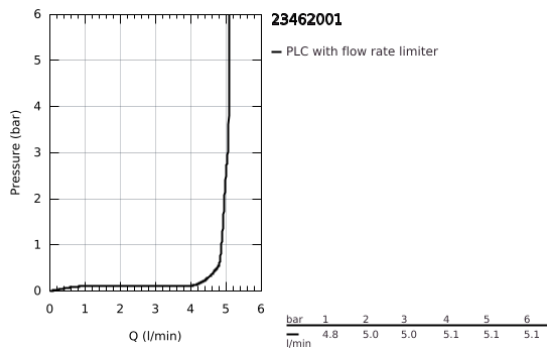

23 462 001 **ESSENCE BASIN MIXER 1/2"**  
**M-SIZE**

**PRODUCT DESCRIPTION**

- Colour: chrome
- single hole installation
- metal lever
- GROHE SilkMove 28 mm ceramic cartridge
- with temperature limiter
- GROHE LongLife finish
- GROHE EcoJoy - less water, perfect flow
- maximum flow rate (at 3 bar): 5.7 l/min
- GROHE AquaGuide adjustable mousseur
- GROHE FastFixation Plus installation system
- swivel spout with mousseur and stop limiter
- pop-up waste set 1 1/4"
- flexible connection hoses
- min. recommended pressure 1.0 bar

23 462 001 **ESSENCE BASIN MIXER 1/2"**  
**M-SIZE**

**SPARE PARTS**

- 1: Lever (Spare part-nr. 46919000)
  - 2: Cartridge (Spare part-nr. 46580000)
  - 3: screw ring (Spare part-nr. 48591000)
  - 4: Tubular spout (Spare part-nr. 13373000)
  - 4.1: Mousseur (Spare part-nr. 48270000)
  - 4.2: Sealing washer (Spare part-nr. 0128500M)
  - 4.3: Safety ring (Spare part-nr. 4826600M)
  - 5: Pop-up rod (Spare part-nr. 46739000)
  - 6: Escutcheon (Spare part-nr. 48603000)
  - 7: Shank mounting kit (Spare part-nr. 46645000)
  - 8: Waste set 1 1/4" (Spare part-nr. 28910000)
  - 8.1: Plug (Spare part-nr. 07182000)
  - 8.2: Eccentric rod (Spare part-nr. 07052000)
  - 9: Connection hose (Spare part-nr. 46255000)
  - 10: Mounting wrench (Spare part-nr. 19017000)\*
  - 11: Eccentric rod (Spare part-nr. 07341000)\*
- \* Optional accessories