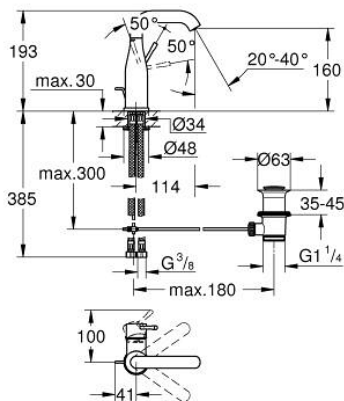

23 462 001 **ESSENCE BASIN MIXER 1/2"**  
**M-SIZE**

**PRODUCT DESCRIPTION**

- Colour: chrome
- single hole installation
- metal lever
- GROHE SilkMove 28 mm ceramic cartridge
- with temperature limiter
- GROHE LongLife finish
- GROHE EcoJoy - less water, perfect flow
- maximum flow rate (at 3 bar): 5.7 l/min
- GROHE AquaGuide adjustable mousseur
- GROHE FastFixation Plus installation system
- swivel spout with mousseur and stop limiter
- pop-up waste set 1 1/4"
- flexible connection hoses
- min. recommended pressure 1.0 bar

23 462 001 **ESSENCE BASIN MIXER 1/2"**  
**M-SIZE**

**SPARE PARTS**

- 1: Lever (Spare part-nr. 46919000)
  - 2: Cartridge (Spare part-nr. 46580000)
  - 3: screw ring (Spare part-nr. 48591000)
  - 4: Tubular spout (Spare part-nr. 13373000)
  - 4.1: Mousseur (Spare part-nr. 48270000)
  - 4.2: Sealing washer (Spare part-nr. 0128500M)
  - 4.3: Safety ring (Spare part-nr. 4826600M)
  - 5: Pop-up rod (Spare part-nr. 46739000)
  - 6: Escutcheon (Spare part-nr. 48603000)
  - 7: Shank mounting kit (Spare part-nr. 46645000)
  - 8: Waste set 1 1/4" (Spare part-nr. 28910000)
  - 8.1: Plug (Spare part-nr. 07182000)
  - 8.2: Eccentric rod (Spare part-nr. 07052000)
  - 9: Connection hose (Spare part-nr. 46255000)
  - 10: Mounting wrench (Spare part-nr. 19017000)\*
  - 11: Eccentric rod (Spare part-nr. 07341000)\*
- \* Optional accessories