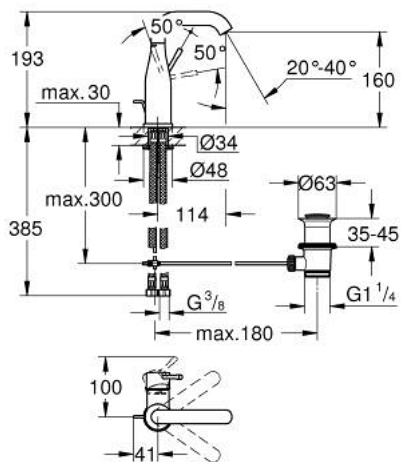

23 462 001 **ESSENCE BASIN MIXER 1/2"**
M-SIZE

PRODUCT DESCRIPTION

- Tyc: Chrome
- single hole installation
- metal lever
- GROHE SilkMove 28 mm ceramic cartridge
- with temperature limiter
- GROHE LongLife finish
- GROHE EcoJoy mousseur 5.7 l/min
- GROHE AquaGuide adjustable mousseur
- GROHE FastFixation Plus installation system
- swivel spout with mousseur and stop limiter
- pop-up waste set 1 1/4"
- flexible connection hoses
- min. recommended pressure 1.0 bar

23 462 001 **ESSENCE BASIN MIXER 1/2"**
M-SIZE

SPARE PARTS

- 1: Lever (Spare part-nr. 46919000)
 - 2: Cartridge (Spare part-nr. 46580000)
 - 3: screw ring (Spare part-nr. 48591000)
 - 4: Tubular spout (Spare part-nr. 13373000)
 - 4.1: Mousseur (Spare part-nr. 48270000)
 - 4.2: Sealing washer (Spare part-nr. 0128500M)
 - 4.3: Safety ring (Spare part-nr. 4826600M)
 - 5: Pop-up rod (Spare part-nr. 46739000)
 - 6: Escutcheon (Spare part-nr. 48603000)
 - 7: Shank mounting kit (Spare part-nr. 46645000)
 - 8: Waste set 1 1/4" (Spare part-nr. 28910000)
 - 8.1: Plug (Spare part-nr. 07182000)
 - 8.2: Eccentric rod (Spare part-nr. 07052000)
 - 9: Connection hose (Spare part-nr. 46255000)
 - 10: Mounting wrench (Spare part-nr. 19017000)*
 - 11: Eccentric rod (Spare part-nr. 07341000)*
- * Optional accessories