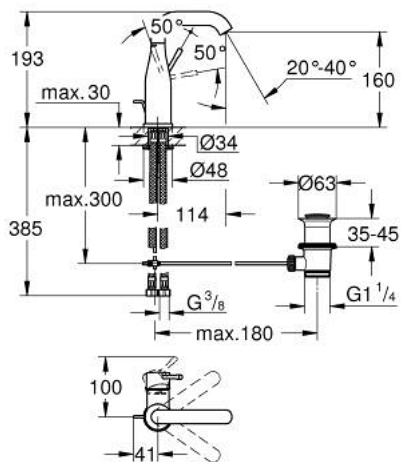

23 462 001 **ESSENCE BASIN MIXER 1/2"**
M-SIZE

PRODUCT DESCRIPTION

- Tyc: Chrome
- single hole installation
- metal lever
- GROHE SilkMove 28 mm ceramic cartridge
- with temperature limiter
- GROHE LongLife finish
- GROHE EcoJoy - Less water, perfect flow
- maximum flow rate (at 3 bar): 5.7 l/min
- GROHE AquaGuide adjustable mousseur
- GROHE FastFixation Plus installation system
- swivel spout with mousseur and stop limiter
- pop-up waste set 1 1/4"
- flexible connection hoses
- min. recommended pressure 1.0 bar

23 462 001 **ESSENCE BASIN MIXER 1/2"**
M-SIZE

SPARE PARTS

- 1: Lever (Spare part-nr. 46919000)
 - 2: Cartridge (Spare part-nr. 46580000)
 - 3: screw ring (Spare part-nr. 48591000)
 - 4: Tubular spout (Spare part-nr. 13373000)
 - 4.1: Mousseur (Spare part-nr. 48270000)
 - 4.2: Sealing washer (Spare part-nr. 0128500M)
 - 4.3: Safety ring (Spare part-nr. 4826600M)
 - 5: Pop-up rod (Spare part-nr. 46739000)
 - 6: Escutcheon (Spare part-nr. 48603000)
 - 7: Shank mounting kit (Spare part-nr. 46645000)
 - 8: Waste set 1 1/4" (Spare part-nr. 28910000)
 - 8.1: Plug (Spare part-nr. 07182000)
 - 8.2: Eccentric rod (Spare part-nr. 07052000)
 - 9: Connection hose (Spare part-nr. 46255000)
 - 10: Mounting wrench (Spare part-nr. 19017000)*
 - 11: Eccentric rod (Spare part-nr. 07341000)*
- * Optional accessories