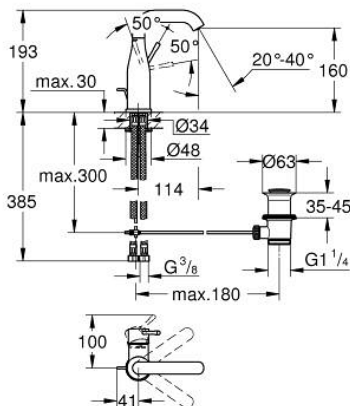

23 462 A01 **ESSENCE BASIN MIXER 1/2"**  
**M-SIZE**

**PRODUCT DESCRIPTION**

- Colour: hard graphite
- single hole installation
- metal lever
- GROHE SilkMove 28 mm ceramic cartridge
- with temperature limiter
- GROHE LongLife finish
- GROHE EcoJoy - less water, perfect flow
- maximum flow rate (at 3 bar): 5.7 l/min
- GROHE AquaGuide adjustable mousseur
- GROHE FastFixation Plus installation system
- swivel spout with mousseur and stop limiter
- pop-up waste set 1 1/4"
- flexible connection hoses
- min. recommended pressure 1.0 bar

23 462 A01 **ESSENCE BASIN MIXER 1/2"**  
**M-SIZE**

**SPARE PARTS**

- 1: Lever (Spare part-nr. 46919A00)
  - 2: Cartridge (Spare part-nr. 46580000)
  - 3: screw ring (Spare part-nr. 48591000)
  - 4: Tubular spout (Spare part-nr. 13373A00)
  - 4.1: Mousseur (Spare part-nr. 48270000)
  - 4.2: Sealing washer (Spare part-nr. 0128500M)
  - 4.3: Safety ring (Spare part-nr. 4826600M)
  - 5: Pop-up rod (Spare part-nr. 46739A00)
  - 6: Escutcheon (Spare part-nr. 48603A00)
  - 7: Shank mounting kit (Spare part-nr. 46645000)
  - 8: Waste set 1 1/4" (Spare part-nr. 28910A00)
  - 8.1: Plug (Spare part-nr. 07182A00)
  - 8.2: Eccentric rod (Spare part-nr. 07052000)
  - 9: Connection hose (Spare part-nr. 46255000)
  - 10: Mounting wrench (Spare part-nr. 19017000)\*
  - 11: Eccentric rod (Spare part-nr. 07341000)\*
- \* Optional accessories