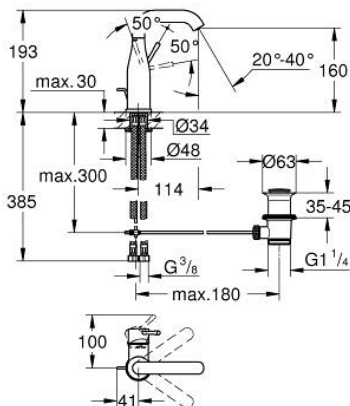

## 23 462 A01 ESSENCE BASIN MIXER 1/2" M-SIZE

### PRODUCT DESCRIPTION

- Colour: hard graphite
- single hole installation
- metal lever
- GROHE SilkMove 28 mm ceramic cartridge
- with temperature limiter
- GROHE LongLife finish
- GROHE EcoJoy mousseur 5.7 l/min
- GROHE AquaGuide adjustable mousseur
- GROHE FastFixation Plus installation system
- swivel spout with mousseur and stop limiter
- pop-up waste set 1 1/4"
- flexible connection hoses
- min. recommended pressure 1.0 bar

23 462 A01 **ESSENCE BASIN MIXER 1/2"**  
**M-SIZE**

**SPARE PARTS**

- 1: Lever (Spare part-nr. 46919A00)
  - 2: Cartridge (Spare part-nr. 46580000)
  - 3: screw ring (Spare part-nr. 48591000)
  - 4: Tubular spout (Spare part-nr. 13373A00)
  - 4.1: Mousseur (Spare part-nr. 48270000)
  - 4.2: Sealing washer (Spare part-nr. 0128500M)
  - 4.3: Safety ring (Spare part-nr. 4826600M)
  - 5: Pop-up rod (Spare part-nr. 46739A00)
  - 6: Escutcheon (Spare part-nr. 48603A00)
  - 7: Shank mounting kit (Spare part-nr. 46645000)
  - 8: Waste set 1 1/4" (Spare part-nr. 28910A00)
  - 8.1: Plug (Spare part-nr. 07182A00)
  - 8.2: Eccentric rod (Spare part-nr. 07052000)
  - 9: Connection hose (Spare part-nr. 46255000)
  - 10: Mounting wrench (Spare part-nr. 19017000)\*
  - 11: Eccentric rod (Spare part-nr. 07341000)\*
- \* Optional accessories