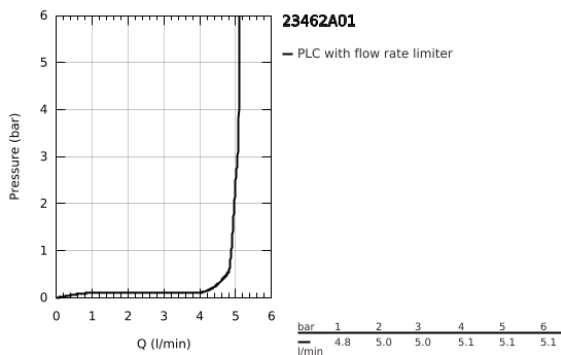

23 462 A01 **ESSENCE BASIN MIXER 1/2"**  
**M-SIZE**

**PRODUCT DESCRIPTION**

- Colour: hard graphite
- single hole installation
- metal lever
- GROHE SilkMove 28 mm ceramic cartridge
- with temperature limiter
- GROHE LongLife finish
- GROHE EcoJoy - less water, perfect flow
- maximum flow rate (at 3 bar): 5.7 l/min
- GROHE AquaGuide adjustable mousseur
- GROHE FastFixation Plus installation system
- swivel spout with mousseur and stop limiter
- pop-up waste set 1 1/4"
- flexible connection hoses
- min. recommended pressure 1.0 bar

23 462 A01 **ESSENCE BASIN MIXER 1/2"**  
**M-SIZE**

**SPARE PARTS**

- 1: Lever (Spare part-nr. 46919A00)
  - 2: Cartridge (Spare part-nr. 46580000)
  - 3: screw ring (Spare part-nr. 48591000)
  - 4: Tubular spout (Spare part-nr. 13373A00)
  - 4.1: Mousseur (Spare part-nr. 48270000)
  - 4.2: Sealing washer (Spare part-nr. 0128500M)
  - 4.3: Safety ring (Spare part-nr. 4826600M)
  - 5: Pop-up rod (Spare part-nr. 46739A00)
  - 6: Escutcheon (Spare part-nr. 48603A00)
  - 7: Shank mounting kit (Spare part-nr. 46645000)
  - 8: Waste set 1 1/4" (Spare part-nr. 28910A00)
  - 8.1: Plug (Spare part-nr. 07182A00)
  - 8.2: Eccentric rod (Spare part-nr. 07052000)
  - 9: Connection hose (Spare part-nr. 46255000)
  - 10: Mounting wrench (Spare part-nr. 19017000)\*
  - 11: Eccentric rod (Spare part-nr. 07341000)\*
- \* Optional accessories