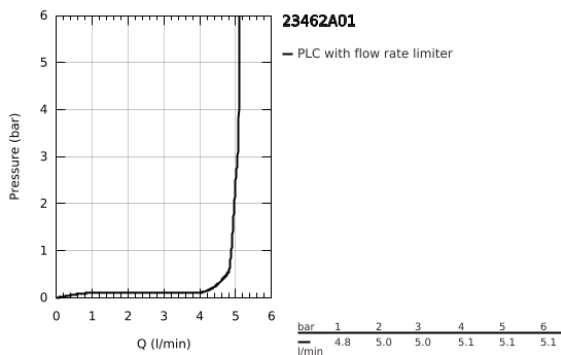

## 23 462 A01 ESSENCE BASIN MIXER 1/2" M-SIZE

### PRODUCT DESCRIPTION

- Colour: hard graphite
- single hole installation
- metal lever
- GROHE SilkMove 28 mm ceramic cartridge
- with temperature limiter
- GROHE LongLife finish
- GROHE EcoJoy mousseur 5.7 l/min
- GROHE AquaGuide adjustable mousseur
- GROHE FastFixation Plus installation system
- swivel spout with mousseur and stop limiter
- pop-up waste set 1 1/4"
- flexible connection hoses
- min. recommended pressure 1.0 bar

23 462 A01 **ESSENCE BASIN MIXER 1/2"**  
**M-SIZE**

**SPARE PARTS**

- 1: Lever (Spare part-nr. 46919A00)
  - 2: Cartridge (Spare part-nr. 46580000)
  - 3: screw ring (Spare part-nr. 48591000)
  - 4: Tubular spout (Spare part-nr. 13373A00)
  - 4.1: Mousseur (Spare part-nr. 48270000)
  - 4.2: Sealing washer (Spare part-nr. 0128500M)
  - 4.3: Safety ring (Spare part-nr. 4826600M)
  - 5: Pop-up rod (Spare part-nr. 46739A00)
  - 6: Escutcheon (Spare part-nr. 48603A00)
  - 7: Shank mounting kit (Spare part-nr. 46645000)
  - 8: Waste set 1 1/4" (Spare part-nr. 28910A00)
  - 8.1: Plug (Spare part-nr. 07182A00)
  - 8.2: Eccentric rod (Spare part-nr. 07052000)
  - 9: Connection hose (Spare part-nr. 46255000)
  - 10: Mounting wrench (Spare part-nr. 19017000)\*
  - 11: Eccentric rod (Spare part-nr. 07341000)\*
- \* Optional accessories