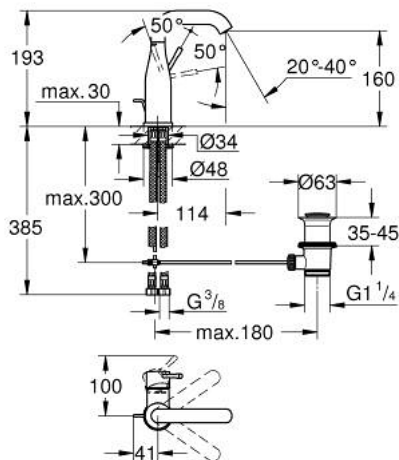

23 462 A01 ESSENCE BASIN MIXER 1/2"  
M-SIZE

**PRODUCT DESCRIPTION**

- Tyc: hard graphite
- single hole installation
- metal lever
- GROHE SilkMove 28 mm ceramic cartridge
- with temperature limiter
- GROHE LongLife finish
- GROHE EcoJoy - Less water, perfect flow
- maximum flow rate (at 3 bar): 5.7 l/min
- GROHE AquaGuide adjustable mousseur
- GROHE FastFixation Plus installation system
- swivel spout with mousseur and stop limiter
- pop-up waste set 1 1/4"
- flexible connection hoses
- min. recommended pressure 1.0 bar

23 462 A01 **ESSENCE BASIN MIXER 1/2"**  
**M-SIZE**

**SPARE PARTS**

- 1: Lever (Spare part-nr. 46919A00)
  - 2: Cartridge (Spare part-nr. 46580000)
  - 3: screw ring (Spare part-nr. 48591000)
  - 4: Tubular spout (Spare part-nr. 13373A00)
  - 4.1: Mousseur (Spare part-nr. 48270000)
  - 4.2: Sealing washer (Spare part-nr. 0128500M)
  - 4.3: Safety ring (Spare part-nr. 4826600M)
  - 5: Pop-up rod (Spare part-nr. 46739A00)
  - 6: Escutcheon (Spare part-nr. 48603A00)
  - 7: Shank mounting kit (Spare part-nr. 46645000)
  - 8: Waste set 1 1/4" (Spare part-nr. 28910A00)
  - 8.1: Plug (Spare part-nr. 07182A00)
  - 8.2: Eccentric rod (Spare part-nr. 07052000)
  - 9: Connection hose (Spare part-nr. 46255000)
  - 10: Mounting wrench (Spare part-nr. 19017000)\*
  - 11: Eccentric rod (Spare part-nr. 07341000)\*
- \* Optional accessories