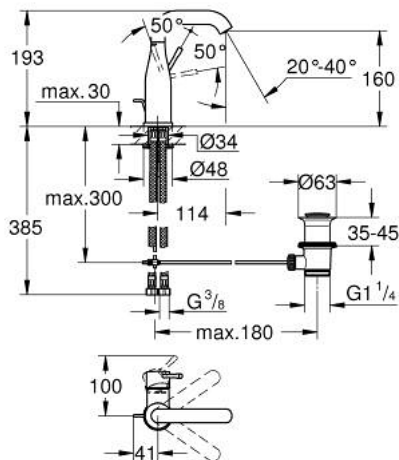

23 462 A01 **ESSENCE BASIN MIXER 1/2"**  
**M-SIZE**

**PRODUCT DESCRIPTION**

- Tyc: hard graphite
- single hole installation
- metal lever
- GROHE SilkMove 28 mm ceramic cartridge
- with temperature limiter
- GROHE LongLife finish
- GROHE EcoJoy - Less water, perfect flow
- maximum flow rate (at 3 bar): 5.7 l/min
- GROHE AquaGuide adjustable mousseur
- GROHE FastFixation Plus installation system
- swivel spout with mousseur and stop limiter
- pop-up waste set 1 1/4"
- flexible connection hoses
- min. recommended pressure 1.0 bar

23 462 A01 **ESSENCE BASIN MIXER 1/2"**  
**M-SIZE**

**SPARE PARTS**

- 1: Lever (Spare part-nr. 46919A00)
  - 2: Cartridge (Spare part-nr. 46580000)
  - 3: screw ring (Spare part-nr. 48591000)
  - 4: Tubular spout (Spare part-nr. 13373A00)
  - 4.1: Mousseur (Spare part-nr. 48270000)
  - 4.2: Sealing washer (Spare part-nr. 0128500M)
  - 4.3: Safety ring (Spare part-nr. 4826600M)
  - 5: Pop-up rod (Spare part-nr. 46739A00)
  - 6: Escutcheon (Spare part-nr. 48603A00)
  - 7: Shank mounting kit (Spare part-nr. 46645000)
  - 8: Waste set 1 1/4" (Spare part-nr. 28910A00)
  - 8.1: Plug (Spare part-nr. 07182A00)
  - 8.2: Eccentric rod (Spare part-nr. 07052000)
  - 9: Connection hose (Spare part-nr. 46255000)
  - 10: Mounting wrench (Spare part-nr. 19017000)\*
  - 11: Eccentric rod (Spare part-nr. 07341000)\*
- \* Optional accessories