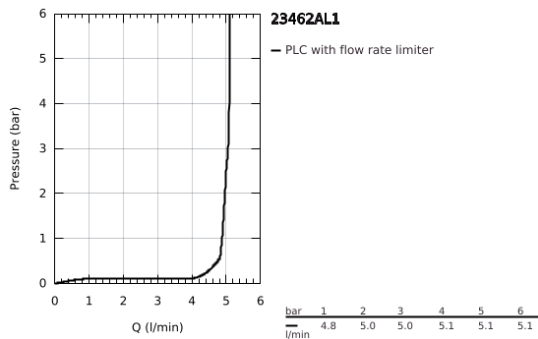

23 462 AL1 ESSENCE BASIN MIXER 1/2"
M-SIZE

PRODUCT DESCRIPTION

- Colour: brushed hard graphite
- single hole installation
- metal lever
- GROHE SilkMove 28 mm ceramic cartridge
- with temperature limiter
- GROHE LongLife finish
- GROHE EcoJoy mousseur 5.7 l/min
- GROHE AquaGuide adjustable mousseur
- GROHE FastFixation Plus installation system
- swivel spout with mousseur and stop limiter
- pop-up waste set 1 1/4"
- flexible connection hoses
- min. recommended pressure 1.0 bar

23 462 AL1 ESSENCE BASIN MIXER 1/2" M-SIZE

SPARE PARTS

- 1: Lever (Spare part-nr. 46919AL0)
 - 2: Cartridge (Spare part-nr. 46580000)
 - 3: screw ring (Spare part-nr. 48591000)
 - 4: Tubular spout (Spare part-nr. 13373AL0)
 - 4.1: Mousseur (Spare part-nr. 48270000)
 - 4.2: Sealing washer (Spare part-nr. 0128500M)
 - 4.3: Safety ring (Spare part-nr. 4826600M)
 - 5: Pop-up rod (Spare part-nr. 46739AL0)
 - 6: Escutcheon (Spare part-nr. 48603AL0)
 - 7: Shank mounting kit (Spare part-nr. 46645000)
 - 8: Waste set 1 1/4" (Spare part-nr. 28910AL0)
 - 8.1: Plug (Spare part-nr. 07182AL0)
 - 8.2: Eccentric rod (Spare part-nr. 07052000)
 - 9: Connection hose (Spare part-nr. 46255000)
 - 10: Mounting wrench (Spare part-nr. 19017000)*
 - 11: Eccentric rod (Spare part-nr. 07341000)*
- * Optional accessories