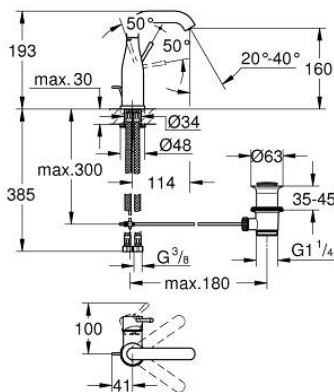

23 462 AL1 ESSENCE BASIN MIXER 1/2"
M-SIZE

PRODUCT DESCRIPTION

- Colour: brushed hard graphite
- single hole installation
- metal lever
- GROHE SilkMove 28 mm ceramic cartridge
- with temperature limiter
- GROHE LongLife finish
- GROHE EcoJoy mousseur 5.7 l/min
- GROHE AquaGuide adjustable mousseur
- GROHE FastFixation Plus installation system
- swivel spout with mousseur and stop limiter
- pop-up waste set 1 1/4"
- flexible connection hoses
- min. recommended pressure 1.0 bar

23 462 AL1 ESSENCE BASIN MIXER 1/2" M-SIZE

SPARE PARTS

- 1: Lever (Spare part-nr. 46919AL0)
 - 2: Cartridge (Spare part-nr. 46580000)
 - 3: screw ring (Spare part-nr. 48591000)
 - 4: Tubular spout (Spare part-nr. 13373AL0)
 - 4.1: Mousseur (Spare part-nr. 48270000)
 - 4.2: Sealing washer (Spare part-nr. 0128500M)
 - 4.3: Safety ring (Spare part-nr. 4826600M)
 - 5: Pop-up rod (Spare part-nr. 46739AL0)
 - 6: Escutcheon (Spare part-nr. 48603AL0)
 - 7: Shank mounting kit (Spare part-nr. 46645000)
 - 8: Waste set 1 1/4" (Spare part-nr. 28910AL0)
 - 8.1: Plug (Spare part-nr. 07182AL0)
 - 8.2: Eccentric rod (Spare part-nr. 07052000)
 - 9: Connection hose (Spare part-nr. 46255000)
 - 10: Mounting wrench (Spare part-nr. 19017000)*
 - 11: Eccentric rod (Spare part-nr. 07341000)*
- * Optional accessories