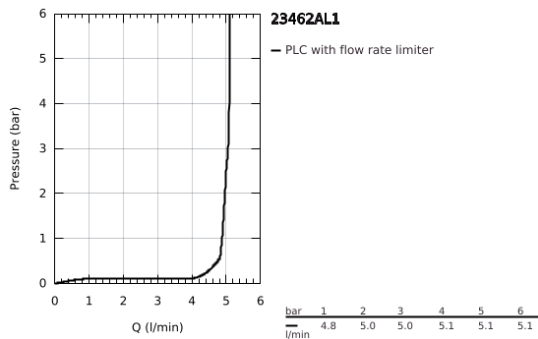

23 462 AL1 ESSENCE BASIN MIXER 1/2"
M-SIZE

PRODUCT DESCRIPTION

- Colour: brushed hard graphite
- single hole installation
- metal lever
- GROHE SilkMove 28 mm ceramic cartridge
- with temperature limiter
- GROHE LongLife finish
- GROHE EcoJoy - less water, perfect flow
- maximum flow rate (at 3 bar): 5.7 l/min
- GROHE AquaGuide adjustable mousseur
- GROHE FastFixation Plus installation system
- swivel spout with mousseur and stop limiter
- pop-up waste set 1 1/4"
- flexible connection hoses
- min. recommended pressure 1.0 bar

23 462 AL1 ESSENCE BASIN MIXER 1/2" M-SIZE

SPARE PARTS

- 1: Lever (Spare part-nr. 46919AL0)
 - 2: Cartridge (Spare part-nr. 46580000)
 - 3: screw ring (Spare part-nr. 48591000)
 - 4: Tubular spout (Spare part-nr. 13373AL0)
 - 4.1: Mousseur (Spare part-nr. 48270000)
 - 4.2: Sealing washer (Spare part-nr. 0128500M)
 - 4.3: Safety ring (Spare part-nr. 4826600M)
 - 5: Pop-up rod (Spare part-nr. 46739AL0)
 - 6: Escutcheon (Spare part-nr. 48603AL0)
 - 7: Shank mounting kit (Spare part-nr. 46645000)
 - 8: Waste set 1 1/4" (Spare part-nr. 28910AL0)
 - 8.1: Plug (Spare part-nr. 07182AL0)
 - 8.2: Eccentric rod (Spare part-nr. 07052000)
 - 9: Connection hose (Spare part-nr. 46255000)
 - 10: Mounting wrench (Spare part-nr. 19017000)*
 - 11: Eccentric rod (Spare part-nr. 07341000)*
- * Optional accessories