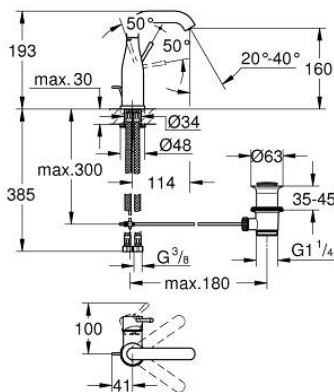

23 462 AL1 ESSENCE BASIN MIXER 1/2"
M-SIZE

PRODUCT DESCRIPTION

- Colour: brushed hard graphite
- single hole installation
- metal lever
- GROHE SilkMove 28 mm ceramic cartridge
- with temperature limiter
- GROHE LongLife finish
- GROHE EcoJoy - less water, perfect flow
- maximum flow rate (at 3 bar): 5.7 l/min
- GROHE AquaGuide adjustable mousseur
- GROHE FastFixation Plus installation system
- swivel spout with mousseur and stop limiter
- pop-up waste set 1 1/4"
- flexible connection hoses
- min. recommended pressure 1.0 bar

23 462 AL1 ESSENCE BASIN MIXER 1/2" M-SIZE

SPARE PARTS

- 1: Lever (Spare part-nr. 46919AL0)
 - 2: Cartridge (Spare part-nr. 46580000)
 - 3: screw ring (Spare part-nr. 48591000)
 - 4: Tubular spout (Spare part-nr. 13373AL0)
 - 4.1: Mousseur (Spare part-nr. 48270000)
 - 4.2: Sealing washer (Spare part-nr. 0128500M)
 - 4.3: Safety ring (Spare part-nr. 4826600M)
 - 5: Pop-up rod (Spare part-nr. 46739AL0)
 - 6: Escutcheon (Spare part-nr. 48603AL0)
 - 7: Shank mounting kit (Spare part-nr. 46645000)
 - 8: Waste set 1 1/4" (Spare part-nr. 28910AL0)
 - 8.1: Plug (Spare part-nr. 07182AL0)
 - 8.2: Eccentric rod (Spare part-nr. 07052000)
 - 9: Connection hose (Spare part-nr. 46255000)
 - 10: Mounting wrench (Spare part-nr. 19017000)*
 - 11: Eccentric rod (Spare part-nr. 07341000)*
- * Optional accessories