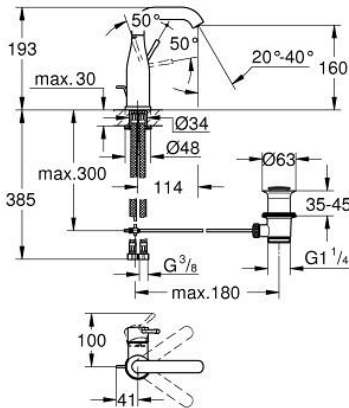

23 462 DA1 ESSENCE BASIN MIXER 1/2"
M-SIZE

PRODUCT DESCRIPTION

- Colour: warm sunset
- single hole installation
- metal lever
- GROHE SilkMove 28 mm ceramic cartridge
- with temperature limiter
- GROHE LongLife finish
- GROHE EcoJoy - less water, perfect flow
- maximum flow rate (at 3 bar): 5.7 l/min
- GROHE AquaGuide adjustable mousseur
- GROHE FastFixation Plus installation system
- swivel spout with mousseur and stop limiter
- pop-up waste set 1 1/4"
- flexible connection hoses
- min. recommended pressure 1.0 bar

23 462 DA1 **ESSENCE BASIN MIXER 1/2"**
M-SIZE

SPARE PARTS

- 1: Lever (Spare part-nr. 46919DA0)
 - 2: Cartridge (Spare part-nr. 46580000)
 - 3: screw ring (Spare part-nr. 48591000)
 - 4: Tubular spout (Spare part-nr. 13373DA0)
 - 4.1: Mousseur (Spare part-nr. 48270000)
 - 4.2: Sealing washer (Spare part-nr. 0128500M)
 - 4.3: Safety ring (Spare part-nr. 4826600M)
 - 5: lift rod (Spare part-nr. 46739DA0)
 - 6: Escutcheon (Spare part-nr. 48603DA0)
 - 7: Shank mounting kit (Spare part-nr. 46645000)
 - 8: Waste set 1 1/4" (Spare part-nr. 28910DA0)
 - 8.1: Plug (Spare part-nr. 07182DA0)
 - 8.2: Eccentric rod (Spare part-nr. 07052000)
 - 9: Connection hose (Spare part-nr. 46255000)
 - 10: Mounting wrench (Spare part-nr. 19017000)*
 - 11: Eccentric rod (Spare part-nr. 07341000)*
- * Optional accessories