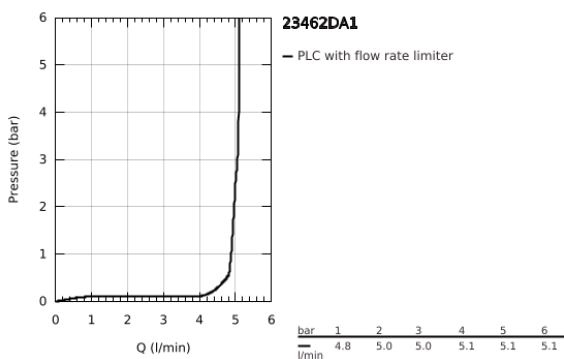

23 462 DA1 ESSENCE BASIN MIXER 1/2"
M-SIZE

PRODUCT DESCRIPTION

- Colour: warm sunset
- single hole installation
- metal lever
- GROHE SilkMove 28 mm ceramic cartridge
- with temperature limiter
- GROHE LongLife finish
- GROHE EcoJoy mousseur 5.7 l/min
- GROHE AquaGuide adjustable mousseur
- GROHE FastFixation Plus installation system
- swivel spout with mousseur and stop limiter
- pop-up waste set 1 1/4"
- flexible connection hoses
- min. recommended pressure 1.0 bar

23 462 DA1 **ESSENCE BASIN MIXER 1/2"**
M-SIZE

SPARE PARTS

- 1: Lever (Spare part-nr. 46919DA0)
 - 2: Cartridge (Spare part-nr. 46580000)
 - 3: screw ring (Spare part-nr. 48591000)
 - 4: Tubular spout (Spare part-nr. 13373DA0)
 - 4.1: Mousseur (Spare part-nr. 48270000)
 - 4.2: Sealing washer (Spare part-nr. 0128500M)
 - 4.3: Safety ring (Spare part-nr. 4826600M)
 - 5: lift rod (Spare part-nr. 46739DA0)
 - 6: Escutcheon (Spare part-nr. 48603DA0)
 - 7: Shank mounting kit (Spare part-nr. 46645000)
 - 8: Waste set 1 1/4" (Spare part-nr. 28910DA0)
 - 8.1: Plug (Spare part-nr. 07182DA0)
 - 8.2: Eccentric rod (Spare part-nr. 07052000)
 - 9: Connection hose (Spare part-nr. 46255000)
 - 10: Mounting wrench (Spare part-nr. 19017000)*
 - 11: Eccentric rod (Spare part-nr. 07341000)*
- * Optional accessories