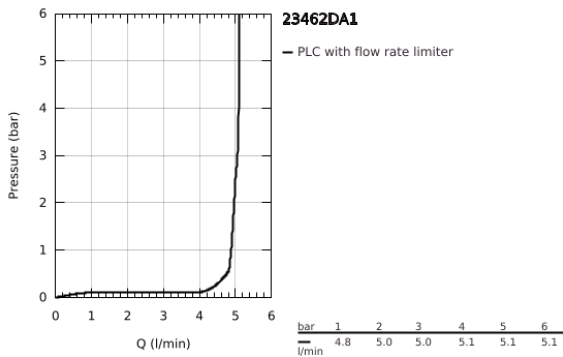

23 462 DA1 ESSENCE BASIN MIXER 1/2"
M-SIZE

PRODUCT DESCRIPTION

- Colour: warm sunset
- single hole installation
- metal lever
- GROHE SilkMove 28 mm ceramic cartridge
- with temperature limiter
- GROHE LongLife finish
- GROHE EcoJoy - less water, perfect flow
- maximum flow rate (at 3 bar): 5.7 l/min
- GROHE AquaGuide adjustable mousseur
- GROHE FastFixation Plus installation system
- swivel spout with mousseur and stop limiter
- pop-up waste set 1 1/4"
- flexible connection hoses
- min. recommended pressure 1.0 bar

23 462 DA1 **ESSENCE BASIN MIXER 1/2"**
M-SIZE

SPARE PARTS

- 1: Lever (Spare part-nr. 46919DA0)
 - 2: Cartridge (Spare part-nr. 46580000)
 - 3: screw ring (Spare part-nr. 48591000)
 - 4: Tubular spout (Spare part-nr. 13373DA0)
 - 4.1: Mousseur (Spare part-nr. 48270000)
 - 4.2: Sealing washer (Spare part-nr. 0128500M)
 - 4.3: Safety ring (Spare part-nr. 4826600M)
 - 5: lift rod (Spare part-nr. 46739DA0)
 - 6: Escutcheon (Spare part-nr. 48603DA0)
 - 7: Shank mounting kit (Spare part-nr. 46645000)
 - 8: Waste set 1 1/4" (Spare part-nr. 28910DA0)
 - 8.1: Plug (Spare part-nr. 07182DA0)
 - 8.2: Eccentric rod (Spare part-nr. 07052000)
 - 9: Connection hose (Spare part-nr. 46255000)
 - 10: Mounting wrench (Spare part-nr. 19017000)*
 - 11: Eccentric rod (Spare part-nr. 07341000)*
- * Optional accessories