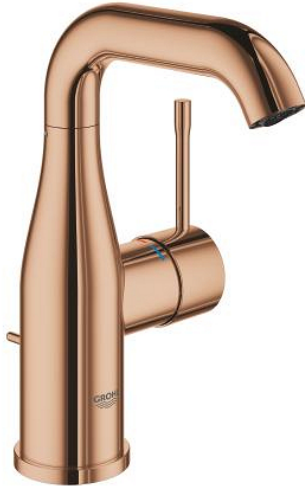

23 462 DA1 ESSENCE BASIN MIXER 1/2"
M-SIZE

PRODUCT DESCRIPTION

- Colour: warm sunset
- single hole installation
- metal lever
- GROHE SilkMove 28 mm ceramic cartridge
- with temperature limiter
- GROHE LongLife finish
- GROHE EcoJoy mousseur 5.7 l/min
- GROHE AquaGuide adjustable mousseur
- GROHE FastFixation Plus installation system
- swivel spout with mousseur and stop limiter
- pop-up waste set 1 1/4"
- flexible connection hoses
- min. recommended pressure 1.0 bar

23 462 DA1 **ESSENCE BASIN MIXER 1/2"**
M-SIZE

SPARE PARTS

- 1: Lever (Spare part-nr. 46919DA0)
 - 2: Cartridge (Spare part-nr. 46580000)
 - 3: screw ring (Spare part-nr. 48591000)
 - 4: Tubular spout (Spare part-nr. 13373DA0)
 - 4.1: Mousseur (Spare part-nr. 48270000)
 - 4.2: Sealing washer (Spare part-nr. 0128500M)
 - 4.3: Safety ring (Spare part-nr. 4826600M)
 - 5: lift rod (Spare part-nr. 46739DA0)
 - 6: Escutcheon (Spare part-nr. 48603DA0)
 - 7: Shank mounting kit (Spare part-nr. 46645000)
 - 8: Waste set 1 1/4" (Spare part-nr. 28910DA0)
 - 8.1: Plug (Spare part-nr. 07182DA0)
 - 8.2: Eccentric rod (Spare part-nr. 07052000)
 - 9: Connection hose (Spare part-nr. 46255000)
 - 10: Mounting wrench (Spare part-nr. 19017000)*
 - 11: Eccentric rod (Spare part-nr. 07341000)*
- * Optional accessories