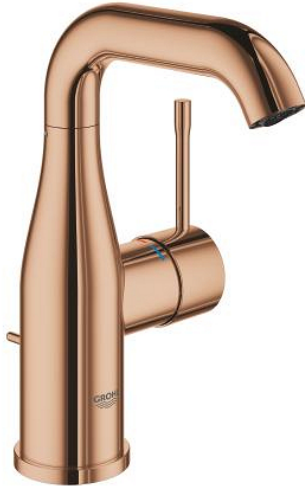

23 462 DA1 ESSENCE BASIN MIXER 1/2"
M-SIZE

PRODUCT DESCRIPTION

- Colour: warm sunset
- single hole installation
- metal lever
- GROHE SilkMove 28 mm ceramic cartridge
- with temperature limiter
- GROHE LongLife finish
- GROHE EcoJoy - less water, perfect flow
- maximum flow rate (at 3 bar): 5.7 l/min
- GROHE AquaGuide adjustable mousseur
- GROHE FastFixation Plus installation system
- swivel spout with mousseur and stop limiter
- pop-up waste set 1 1/4"
- flexible connection hoses
- min. recommended pressure 1.0 bar

23 462 DA1 **ESSENCE BASIN MIXER 1/2"**
M-SIZE

SPARE PARTS

- 1: Lever (Spare part-nr. 46919DA0)
 - 2: Cartridge (Spare part-nr. 46580000)
 - 3: screw ring (Spare part-nr. 48591000)
 - 4: Tubular spout (Spare part-nr. 13373DA0)
 - 4.1: Mousseur (Spare part-nr. 48270000)
 - 4.2: Sealing washer (Spare part-nr. 0128500M)
 - 4.3: Safety ring (Spare part-nr. 4826600M)
 - 5: lift rod (Spare part-nr. 46739DA0)
 - 6: Escutcheon (Spare part-nr. 48603DA0)
 - 7: Shank mounting kit (Spare part-nr. 46645000)
 - 8: Waste set 1 1/4" (Spare part-nr. 28910DA0)
 - 8.1: Plug (Spare part-nr. 07182DA0)
 - 8.2: Eccentric rod (Spare part-nr. 07052000)
 - 9: Connection hose (Spare part-nr. 46255000)
 - 10: Mounting wrench (Spare part-nr. 19017000)*
 - 11: Eccentric rod (Spare part-nr. 07341000)*
- * Optional accessories