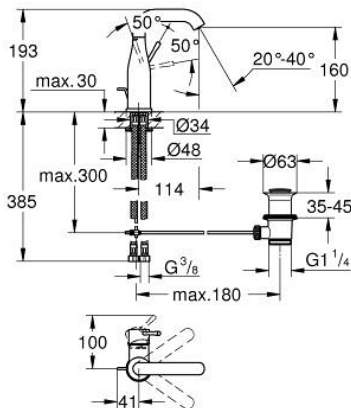

23 462 DA1 ESSENCE BASIN MIXER 1/2"
M-SIZE

PRODUCT DESCRIPTION

- Colour: warm sunset
- single hole installation
- metal lever
- GROHE SilkMove 28 mm ceramic cartridge
- with temperature limiter
- GROHE LongLife finish
- GROHE EcoJoy mousseur 5.7 l/min
- GROHE AquaGuide adjustable mousseur
- GROHE FastFixation Plus installation system
- swivel spout with mousseur and stop limiter
- pop-up waste set 1 1/4"
- flexible connection hoses
- min. recommended pressure 1.0 bar

23 462 DA1 **ESSENCE BASIN MIXER 1/2"**
M-SIZE

SPARE PARTS

- 1: Lever (Spare part-nr. 46919DA0)
 - 2: Cartridge (Spare part-nr. 46580000)
 - 3: screw ring (Spare part-nr. 48591000)
 - 4: Tubular spout (Spare part-nr. 13373DA0)
 - 4.1: Mousseur (Spare part-nr. 48270000)
 - 4.2: Sealing washer (Spare part-nr. 0128500M)
 - 4.3: Safety ring (Spare part-nr. 4826600M)
 - 5: lift rod (Spare part-nr. 46739DA0)
 - 6: Escutcheon (Spare part-nr. 48603DA0)
 - 7: Shank mounting kit (Spare part-nr. 46645000)
 - 8: Waste set 1 1/4" (Spare part-nr. 28910DA0)
 - 8.1: Plug (Spare part-nr. 07182DA0)
 - 8.2: Eccentric rod (Spare part-nr. 07052000)
 - 9: Connection hose (Spare part-nr. 46255000)
 - 10: Mounting wrench (Spare part-nr. 19017000)*
 - 11: Eccentric rod (Spare part-nr. 07341000)*
- * Optional accessories