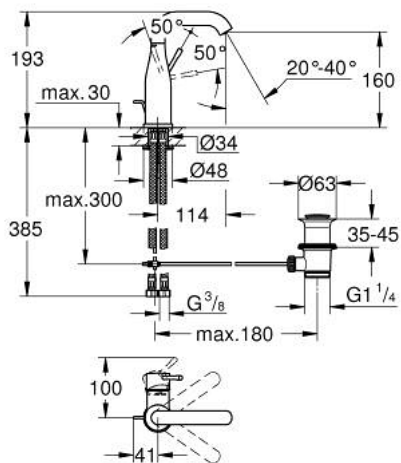

23 462 DA1 **ESSENCE BASIN MIXER 1/2"**
M-SIZE

PRODUCT DESCRIPTION

- Tyc: warm sunset
- single hole installation
- metal lever
- GROHE SilkMove 28 mm ceramic cartridge
- with temperature limiter
- GROHE LongLife finish
- GROHE EcoJoy mousseur 5.7 l/min
- GROHE AquaGuide adjustable mousseur
- GROHE FastFixation Plus installation system
- swivel spout with mousseur and stop limiter
- pop-up waste set 1 1/4"
- flexible connection hoses
- min. recommended pressure 1.0 bar

23 462 DA1 **ESSENCE BASIN MIXER 1/2"**
M-SIZE

SPARE PARTS

- 1: Lever (Spare part-nr. 46919DA0)
 - 2: Cartridge (Spare part-nr. 46580000)
 - 3: screw ring (Spare part-nr. 48591000)
 - 4: Tubular spout (Spare part-nr. 13373DA0)
 - 4.1: Mousseur (Spare part-nr. 48270000)
 - 4.2: Sealing washer (Spare part-nr. 0128500M)
 - 4.3: Safety ring (Spare part-nr. 4826600M)
 - 5: lift rod (Spare part-nr. 46739DA0)
 - 6: Escutcheon (Spare part-nr. 48603DA0)
 - 7: Shank mounting kit (Spare part-nr. 46645000)
 - 8: Waste set 1 1/4" (Spare part-nr. 28910DA0)
 - 8.1: Plug (Spare part-nr. 07182DA0)
 - 8.2: Eccentric rod (Spare part-nr. 07052000)
 - 9: Connection hose (Spare part-nr. 46255000)
 - 10: Mounting wrench (Spare part-nr. 19017000)*
 - 11: Eccentric rod (Spare part-nr. 07341000)*
- * Optional accessories