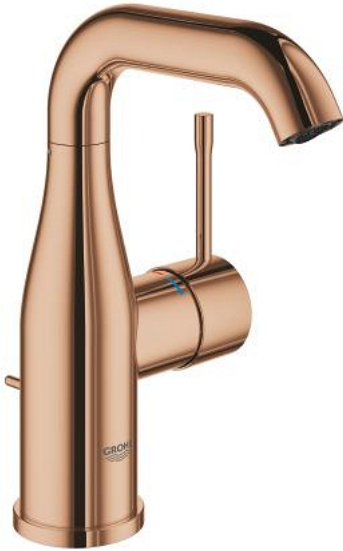

23 462 DA1 **ESSENCE BASIN MIXER 1/2"**
M-SIZE

PRODUCT DESCRIPTION

- Tyc: warm sunset
- single hole installation
- metal lever
- GROHE SilkMove 28 mm ceramic cartridge
- with temperature limiter
- GROHE LongLife finish
- GROHE EcoJoy - Less water, perfect flow
- maximum flow rate (at 3 bar): 5.7 l/min
- GROHE AquaGuide adjustable mousseur
- GROHE FastFixation Plus installation system
- swivel spout with mousseur and stop limiter
- pop-up waste set 1 1/4"
- flexible connection hoses
- min. recommended pressure 1.0 bar

23 462 DA1 **ESSENCE BASIN MIXER 1/2"**
M-SIZE

SPARE PARTS

- 1: Lever (Spare part-nr. 46919DA0)
 - 2: Cartridge (Spare part-nr. 46580000)
 - 3: screw ring (Spare part-nr. 48591000)
 - 4: Tubular spout (Spare part-nr. 13373DA0)
 - 4.1: Mousseur (Spare part-nr. 48270000)
 - 4.2: Sealing washer (Spare part-nr. 0128500M)
 - 4.3: Safety ring (Spare part-nr. 4826600M)
 - 5: lift rod (Spare part-nr. 46739DA0)
 - 6: Escutcheon (Spare part-nr. 48603DA0)
 - 7: Shank mounting kit (Spare part-nr. 46645000)
 - 8: Waste set 1 1/4" (Spare part-nr. 28910DA0)
 - 8.1: Plug (Spare part-nr. 07182DA0)
 - 8.2: Eccentric rod (Spare part-nr. 07052000)
 - 9: Connection hose (Spare part-nr. 46255000)
 - 10: Mounting wrench (Spare part-nr. 19017000)*
 - 11: Eccentric rod (Spare part-nr. 07341000)*
- * Optional accessories