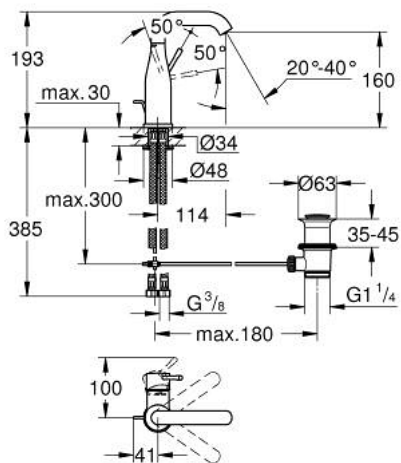

23 462 DA1 **ESSENCE BASIN MIXER 1/2"**
M-SIZE

PRODUCT DESCRIPTION

- Tyc: warm sunset
- single hole installation
- metal lever
- GROHE SilkMove 28 mm ceramic cartridge
- with temperature limiter
- GROHE LongLife finish
- GROHE EcoJoy - Less water, perfect flow
- maximum flow rate (at 3 bar): 5.7 l/min
- GROHE AquaGuide adjustable mousseur
- GROHE FastFixation Plus installation system
- swivel spout with mousseur and stop limiter
- pop-up waste set 1 1/4"
- flexible connection hoses
- min. recommended pressure 1.0 bar

23 462 DA1 **ESSENCE BASIN MIXER 1/2"**
M-SIZE

SPARE PARTS

- 1: Lever (Spare part-nr. 46919DA0)
 - 2: Cartridge (Spare part-nr. 46580000)
 - 3: screw ring (Spare part-nr. 48591000)
 - 4: Tubular spout (Spare part-nr. 13373DA0)
 - 4.1: Mousseur (Spare part-nr. 48270000)
 - 4.2: Sealing washer (Spare part-nr. 0128500M)
 - 4.3: Safety ring (Spare part-nr. 4826600M)
 - 5: lift rod (Spare part-nr. 46739DA0)
 - 6: Escutcheon (Spare part-nr. 48603DA0)
 - 7: Shank mounting kit (Spare part-nr. 46645000)
 - 8: Waste set 1 1/4" (Spare part-nr. 28910DA0)
 - 8.1: Plug (Spare part-nr. 07182DA0)
 - 8.2: Eccentric rod (Spare part-nr. 07052000)
 - 9: Connection hose (Spare part-nr. 46255000)
 - 10: Mounting wrench (Spare part-nr. 19017000)*
 - 11: Eccentric rod (Spare part-nr. 07341000)*
- * Optional accessories