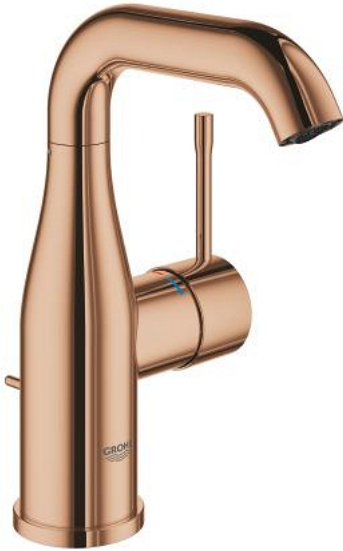

23 462 DA1 **ESSENCE BASIN MIXER 1/2"**
M-SIZE

PRODUCT DESCRIPTION

- Tyc: warm sunset
- single hole installation
- metal lever
- GROHE SilkMove 28 mm ceramic cartridge
- with temperature limiter
- GROHE LongLife finish
- GROHE EcoJoy mousseur 5.7 l/min
- GROHE AquaGuide adjustable mousseur
- GROHE FastFixation Plus installation system
- swivel spout with mousseur and stop limiter
- pop-up waste set 1 1/4"
- flexible connection hoses
- min. recommended pressure 1.0 bar

23 462 DA1 **ESSENCE BASIN MIXER 1/2"**
M-SIZE

SPARE PARTS

- 1: Lever (Spare part-nr. 46919DA0)
 - 2: Cartridge (Spare part-nr. 46580000)
 - 3: screw ring (Spare part-nr. 48591000)
 - 4: Tubular spout (Spare part-nr. 13373DA0)
 - 4.1: Mousseur (Spare part-nr. 48270000)
 - 4.2: Sealing washer (Spare part-nr. 0128500M)
 - 4.3: Safety ring (Spare part-nr. 4826600M)
 - 5: lift rod (Spare part-nr. 46739DA0)
 - 6: Escutcheon (Spare part-nr. 48603DA0)
 - 7: Shank mounting kit (Spare part-nr. 46645000)
 - 8: Waste set 1 1/4" (Spare part-nr. 28910DA0)
 - 8.1: Plug (Spare part-nr. 07182DA0)
 - 8.2: Eccentric rod (Spare part-nr. 07052000)
 - 9: Connection hose (Spare part-nr. 46255000)
 - 10: Mounting wrench (Spare part-nr. 19017000)*
 - 11: Eccentric rod (Spare part-nr. 07341000)*
- * Optional accessories