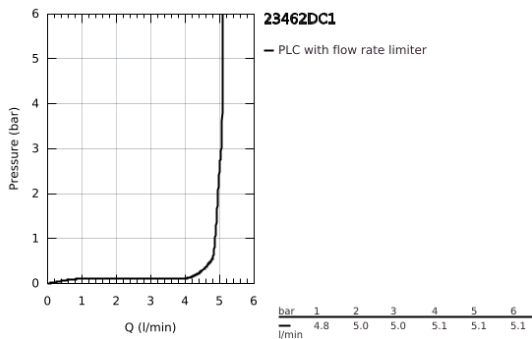

23 462 DC1 **ESSENCE BASIN MIXER 1/2"**
M-SIZE

PRODUCT DESCRIPTION

- Colour: supersteel
- single hole installation
- metal lever
- GROHE SilkMove 28 mm ceramic cartridge
- with temperature limiter
- GROHE LongLife finish
- GROHE EcoJoy mousseur 5.7 l/min
- GROHE AquaGuide adjustable mousseur
- GROHE FastFixation Plus installation system
- swivel spout with mousseur and stop limiter
- pop-up waste set 1 1/4"
- flexible connection hoses
- min. recommended pressure 1.0 bar

23 462 DC1 **ESSENCE BASIN MIXER 1/2"**
M-SIZE

SPARE PARTS

- 1: Lever (Spare part-nr. 46919DC0)
 - 2: Cartridge (Spare part-nr. 46580000)
 - 3: screw ring (Spare part-nr. 48591000)
 - 4: Tubular spout (Spare part-nr. 13373DC0)
 - 4.1: Mousseur (Spare part-nr. 48270000)
 - 4.2: Sealing washer (Spare part-nr. 0128500M)
 - 4.3: Safety ring (Spare part-nr. 4826600M)
 - 5: Pop-up rod (Spare part-nr. 46739EN0)
 - 6: Escutcheon (Spare part-nr. 48603DC0)
 - 7: Shank mounting kit (Spare part-nr. 46645000)
 - 8: Waste set 1 1/4" (Spare part-nr. 28910DC0)
 - 8.1: Plug (Spare part-nr. 07182DC0)
 - 8.2: Eccentric rod (Spare part-nr. 07052000)
 - 9: Connection hose (Spare part-nr. 46255000)
 - 10: Mounting wrench (Spare part-nr. 19017000)*
 - 11: Eccentric rod (Spare part-nr. 07341000)*
- * Optional accessories