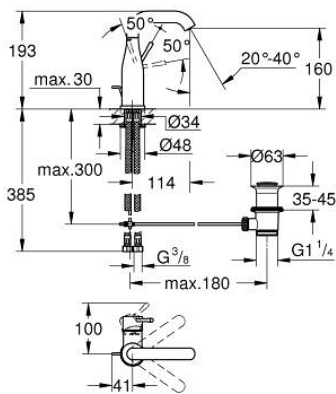

23 462 DC1 **ESSENCE BASIN MIXER 1/2"**
M-SIZE

PRODUCT DESCRIPTION

- Colour: supersteel
- single hole installation
- metal lever
- GROHE SilkMove 28 mm ceramic cartridge
- with temperature limiter
- GROHE LongLife finish
- GROHE EcoJoy mousseur 5.7 l/min
- GROHE AquaGuide adjustable mousseur
- GROHE FastFixation Plus installation system
- swivel spout with mousseur and stop limiter
- pop-up waste set 1 1/4"
- flexible connection hoses
- min. recommended pressure 1.0 bar

23 462 DC1 **ESSENCE BASIN MIXER 1/2"**
M-SIZE

SPARE PARTS

- 1: Lever (Spare part-nr. 46919DC0)
 - 2: Cartridge (Spare part-nr. 46580000)
 - 3: screw ring (Spare part-nr. 48591000)
 - 4: Tubular spout (Spare part-nr. 13373DC0)
 - 4.1: Mousseur (Spare part-nr. 48270000)
 - 4.2: Sealing washer (Spare part-nr. 0128500M)
 - 4.3: Safety ring (Spare part-nr. 4826600M)
 - 5: Pop-up rod (Spare part-nr. 46739EN0)
 - 6: Escutcheon (Spare part-nr. 48603DC0)
 - 7: Shank mounting kit (Spare part-nr. 46645000)
 - 8: Waste set 1 1/4" (Spare part-nr. 28910DC0)
 - 8.1: Plug (Spare part-nr. 07182DC0)
 - 8.2: Eccentric rod (Spare part-nr. 07052000)
 - 9: Connection hose (Spare part-nr. 46255000)
 - 10: Mounting wrench (Spare part-nr. 19017000)*
 - 11: Eccentric rod (Spare part-nr. 07341000)*
- * Optional accessories