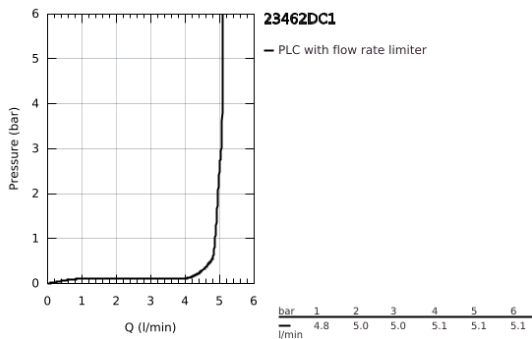

23 462 DC1 **ESSENCE BASIN MIXER 1/2"**
M-SIZE

PRODUCT DESCRIPTION

- Colour: supersteel
- single hole installation
- metal lever
- GROHE SilkMove 28 mm ceramic cartridge
- with temperature limiter
- GROHE LongLife finish
- GROHE EcoJoy - less water, perfect flow
- maximum flow rate (at 3 bar): 5.7 l/min
- GROHE AquaGuide adjustable mousseur
- GROHE FastFixation Plus installation system
- swivel spout with mousseur and stop limiter
- pop-up waste set 1 1/4"
- flexible connection hoses
- min. recommended pressure 1.0 bar

23 462 DC1 ESSENCE BASIN MIXER 1/2" M-SIZE

SPARE PARTS

- 1: Lever (Spare part-nr. 46919DC0)
 - 2: Cartridge (Spare part-nr. 46580000)
 - 3: screw ring (Spare part-nr. 48591000)
 - 4: Tubular spout (Spare part-nr. 13373DC0)
 - 4.1: Mousseur (Spare part-nr. 48270000)
 - 4.2: Sealing washer (Spare part-nr. 0128500M)
 - 4.3: Safety ring (Spare part-nr. 4826600M)
 - 5: Pop-up rod (Spare part-nr. 46739EN0)
 - 6: Escutcheon (Spare part-nr. 48603DC0)
 - 7: Shank mounting kit (Spare part-nr. 46645000)
 - 8: Waste set 1 1/4" (Spare part-nr. 28910DC0)
 - 8.1: Plug (Spare part-nr. 07182DC0)
 - 8.2: Eccentric rod (Spare part-nr. 07052000)
 - 9: Connection hose (Spare part-nr. 46255000)
 - 10: Mounting wrench (Spare part-nr. 19017000)*
 - 11: Eccentric rod (Spare part-nr. 07341000)*
- * Optional accessories