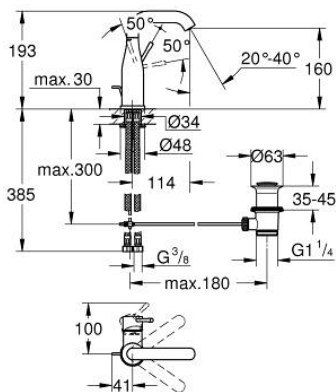

23 462 DC1 **ESSENCE BASIN MIXER 1/2"**
M-SIZE

PRODUCT DESCRIPTION

- Colour: supersteel
- single hole installation
- metal lever
- GROHE SilkMove 28 mm ceramic cartridge
- with temperature limiter
- GROHE LongLife finish
- GROHE EcoJoy - less water, perfect flow
- maximum flow rate (at 3 bar): 5.7 l/min
- GROHE AquaGuide adjustable mousseur
- GROHE FastFixation Plus installation system
- swivel spout with mousseur and stop limiter
- pop-up waste set 1 1/4"
- flexible connection hoses
- min. recommended pressure 1.0 bar

23 462 DC1 ESSENCE BASIN MIXER 1/2" M-SIZE

SPARE PARTS

- 1: Lever (Spare part-nr. 46919DC0)
 - 2: Cartridge (Spare part-nr. 46580000)
 - 3: screw ring (Spare part-nr. 48591000)
 - 4: Tubular spout (Spare part-nr. 13373DC0)
 - 4.1: Mousseur (Spare part-nr. 48270000)
 - 4.2: Sealing washer (Spare part-nr. 0128500M)
 - 4.3: Safety ring (Spare part-nr. 4826600M)
 - 5: Pop-up rod (Spare part-nr. 46739EN0)
 - 6: Escutcheon (Spare part-nr. 48603DC0)
 - 7: Shank mounting kit (Spare part-nr. 46645000)
 - 8: Waste set 1 1/4" (Spare part-nr. 28910DC0)
 - 8.1: Plug (Spare part-nr. 07182DC0)
 - 8.2: Eccentric rod (Spare part-nr. 07052000)
 - 9: Connection hose (Spare part-nr. 46255000)
 - 10: Mounting wrench (Spare part-nr. 19017000)*
 - 11: Eccentric rod (Spare part-nr. 07341000)*
- * Optional accessories