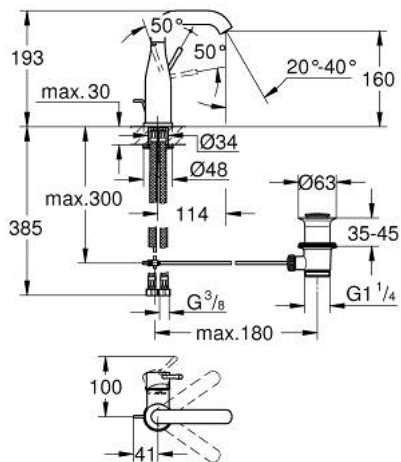

23 462 DC1 ESSENCE BASIN MIXER 1/2" M-SIZE

PRODUCT DESCRIPTION

- Tyc: supersteel
- single hole installation
- metal lever
- GROHE SilkMove 28 mm ceramic cartridge
- with temperature limiter
- GROHE LongLife finish
- GROHE EcoJoy mousseur 5.7 l/min
- GROHE AquaGuide adjustable mousseur
- GROHE FastFixation Plus installation system
- swivel spout with mousseur and stop limiter
- pop-up waste set 1 1/4"
- flexible connection hoses
- min. recommended pressure 1.0 bar

23 462 DC1 **ESSENCE BASIN MIXER 1/2"**
M-SIZE

SPARE PARTS

- 1: Lever (Spare part-nr. 46919DC0)
 - 2: Cartridge (Spare part-nr. 46580000)
 - 3: screw ring (Spare part-nr. 48591000)
 - 4: Tubular spout (Spare part-nr. 13373DC0)
 - 4.1: Mousseur (Spare part-nr. 48270000)
 - 4.2: Sealing washer (Spare part-nr. 0128500M)
 - 4.3: Safety ring (Spare part-nr. 4826600M)
 - 5: Pop-up rod (Spare part-nr. 46739EN0)
 - 6: Escutcheon (Spare part-nr. 48603DC0)
 - 7: Shank mounting kit (Spare part-nr. 46645000)
 - 8: Waste set 1 1/4" (Spare part-nr. 28910DC0)
 - 8.1: Plug (Spare part-nr. 07182DC0)
 - 8.2: Eccentric rod (Spare part-nr. 07052000)
 - 9: Connection hose (Spare part-nr. 46255000)
 - 10: Mounting wrench (Spare part-nr. 19017000)*
 - 11: Eccentric rod (Spare part-nr. 07341000)*
- * Optional accessories