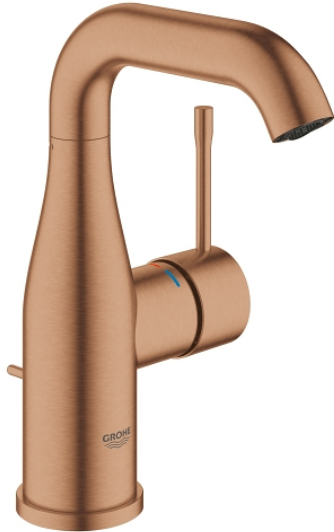

23 462 DL1 **ESSENCE BASIN MIXER 1/2"**
M-SIZE

PRODUCT DESCRIPTION

- Colour: brushed warm sunset
- single hole installation
- metal lever
- GROHE SilkMove 28 mm ceramic cartridge
- with temperature limiter
- GROHE LongLife finish
- GROHE EcoJoy - less water, perfect flow
- maximum flow rate (at 3 bar): 5.7 l/min
- GROHE AquaGuide adjustable mousseur
- GROHE FastFixation Plus installation system
- swivel spout with mousseur and stop limiter
- pop-up waste set 1 1/4"
- flexible connection hoses
- min. recommended pressure 1.0 bar

23 462 DL1 **ESSENCE BASIN MIXER 1/2"**
M-SIZE

SPARE PARTS

- 1: Lever (Spare part-nr. 46919DL0)
 - 2: Cartridge (Spare part-nr. 46580000)
 - 3: screw ring (Spare part-nr. 48591000)
 - 4: Tubular spout (Spare part-nr. 13373DL0)
 - 4.1: Mousseur (Spare part-nr. 48270000)
 - 4.2: Sealing washer (Spare part-nr. 0128500M)
 - 4.3: Safety ring (Spare part-nr. 4826600M)
 - 5: lift rod (Spare part-nr. 46739DL0)
 - 6: Escutcheon (Spare part-nr. 48603DL0)
 - 7: Shank mounting kit (Spare part-nr. 46645000)
 - 8: Waste set 1 1/4" (Spare part-nr. 28910DL0)
 - 8.1: Plug (Spare part-nr. 07182DL0)
 - 8.2: Eccentric rod (Spare part-nr. 07052000)
 - 9: Connection hose (Spare part-nr. 46255000)
 - 10: Mounting wrench (Spare part-nr. 19017000)*
 - 11: Eccentric rod (Spare part-nr. 07341000)*
- * Optional accessories