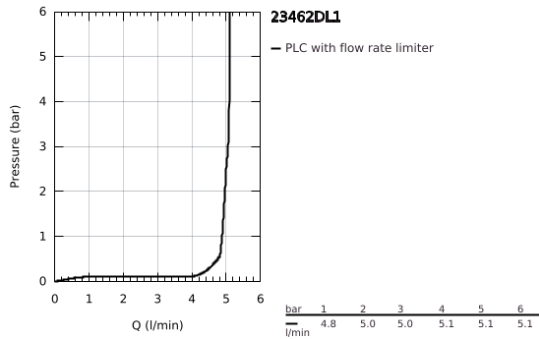

23 462 DL1 **ESSENCE BASIN MIXER 1/2"**
M-SIZE

PRODUCT DESCRIPTION

- Colour: brushed warm sunset
- single hole installation
- metal lever
- GROHE SilkMove 28 mm ceramic cartridge
- with temperature limiter
- GROHE LongLife finish
- GROHE EcoJoy - less water, perfect flow
- maximum flow rate (at 3 bar): 5.7 l/min
- GROHE AquaGuide adjustable mousseur
- GROHE FastFixation Plus installation system
- swivel spout with mousseur and stop limiter
- pop-up waste set 1 1/4"
- flexible connection hoses
- min. recommended pressure 1.0 bar

23 462 DL1 **ESSENCE BASIN MIXER 1/2"**
M-SIZE

SPARE PARTS

- 1: Lever (Spare part-nr. 46919DL0)
 - 2: Cartridge (Spare part-nr. 46580000)
 - 3: screw ring (Spare part-nr. 48591000)
 - 4: Tubular spout (Spare part-nr. 13373DL0)
 - 4.1: Mousseur (Spare part-nr. 48270000)
 - 4.2: Sealing washer (Spare part-nr. 0128500M)
 - 4.3: Safety ring (Spare part-nr. 4826600M)
 - 5: lift rod (Spare part-nr. 46739DL0)
 - 6: Escutcheon (Spare part-nr. 48603DL0)
 - 7: Shank mounting kit (Spare part-nr. 46645000)
 - 8: Waste set 1 1/4" (Spare part-nr. 28910DL0)
 - 8.1: Plug (Spare part-nr. 07182DL0)
 - 8.2: Eccentric rod (Spare part-nr. 07052000)
 - 9: Connection hose (Spare part-nr. 46255000)
 - 10: Mounting wrench (Spare part-nr. 19017000)*
 - 11: Eccentric rod (Spare part-nr. 07341000)*
- * Optional accessories