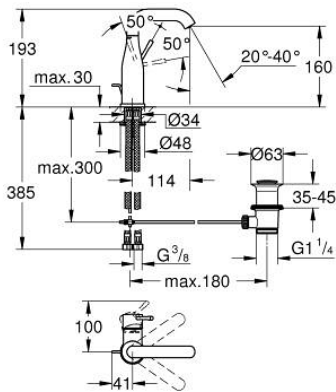

23 462 DL1 **ESSENCE BASIN MIXER 1/2"**
M-SIZE

PRODUCT DESCRIPTION

- Colour: brushed warm sunset
- single hole installation
- metal lever
- GROHE SilkMove 28 mm ceramic cartridge
- with temperature limiter
- GROHE LongLife finish
- GROHE EcoJoy - less water, perfect flow
- maximum flow rate (at 3 bar): 5.7 l/min
- GROHE AquaGuide adjustable mousseur
- GROHE FastFixation Plus installation system
- swivel spout with mousseur and stop limiter
- pop-up waste set 1 1/4"
- flexible connection hoses
- min. recommended pressure 1.0 bar

23 462 DL1 **ESSENCE BASIN MIXER 1/2"**
M-SIZE

SPARE PARTS

- 1: Lever (Spare part-nr. 46919DL0)
 - 2: Cartridge (Spare part-nr. 46580000)
 - 3: screw ring (Spare part-nr. 48591000)
 - 4: Tubular spout (Spare part-nr. 13373DL0)
 - 4.1: Mousseur (Spare part-nr. 48270000)
 - 4.2: Sealing washer (Spare part-nr. 0128500M)
 - 4.3: Safety ring (Spare part-nr. 4826600M)
 - 5: lift rod (Spare part-nr. 46739DL0)
 - 6: Escutcheon (Spare part-nr. 48603DL0)
 - 7: Shank mounting kit (Spare part-nr. 46645000)
 - 8: Waste set 1 1/4" (Spare part-nr. 28910DL0)
 - 8.1: Plug (Spare part-nr. 07182DL0)
 - 8.2: Eccentric rod (Spare part-nr. 07052000)
 - 9: Connection hose (Spare part-nr. 46255000)
 - 10: Mounting wrench (Spare part-nr. 19017000)*
 - 11: Eccentric rod (Spare part-nr. 07341000)*
- * Optional accessories