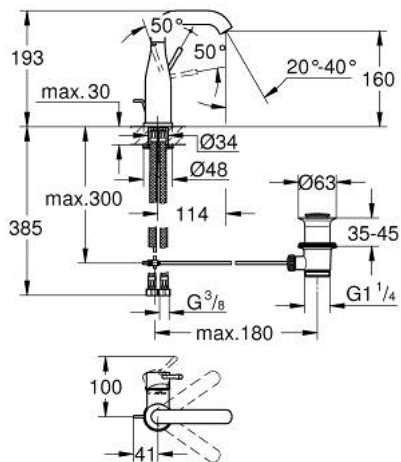

23 462 DL1 **ESSENCE BASIN MIXER 1/2"**
M-SIZE

PRODUCT DESCRIPTION

- Tyc: brushed warm sunset
- single hole installation
- metal lever
- GROHE SilkMove 28 mm ceramic cartridge
- with temperature limiter
- GROHE LongLife finish
- GROHE EcoJoy - Less water, perfect flow
- maximum flow rate (at 3 bar): 5.7 l/min
- GROHE AquaGuide adjustable mousseur
- GROHE FastFixation Plus installation system
- swivel spout with mousseur and stop limiter
- pop-up waste set 1 1/4"
- flexible connection hoses
- min. recommended pressure 1.0 bar

23 462 DL1 **ESSENCE BASIN MIXER 1/2"**
M-SIZE

SPARE PARTS

- 1: Lever (Spare part-nr. 46919DL0)
 - 2: Cartridge (Spare part-nr. 46580000)
 - 3: screw ring (Spare part-nr. 48591000)
 - 4: Tubular spout (Spare part-nr. 13373DL0)
 - 4.1: Mousseur (Spare part-nr. 48270000)
 - 4.2: Sealing washer (Spare part-nr. 0128500M)
 - 4.3: Safety ring (Spare part-nr. 4826600M)
 - 5: lift rod (Spare part-nr. 46739DL0)
 - 6: Escutcheon (Spare part-nr. 48603DL0)
 - 7: Shank mounting kit (Spare part-nr. 46645000)
 - 8: Waste set 1 1/4" (Spare part-nr. 28910DL0)
 - 8.1: Plug (Spare part-nr. 07182DL0)
 - 8.2: Eccentric rod (Spare part-nr. 07052000)
 - 9: Connection hose (Spare part-nr. 46255000)
 - 10: Mounting wrench (Spare part-nr. 19017000)*
 - 11: Eccentric rod (Spare part-nr. 07341000)*
- * Optional accessories