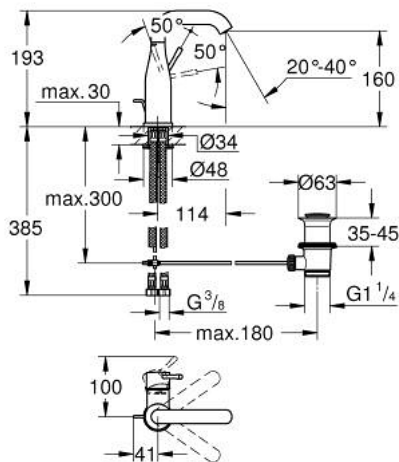

23 462 DL1 **ESSENCE BASIN MIXER 1/2"**  
**M-SIZE**

**PRODUCT DESCRIPTION**

- Tyc: brushed warm sunset
- single hole installation
- metal lever
- GROHE SilkMove 28 mm ceramic cartridge
- with temperature limiter
- GROHE LongLife finish
- GROHE EcoJoy mousseur 5.7 l/min
- GROHE AquaGuide adjustable mousseur
- GROHE FastFixation Plus installation system
- swivel spout with mousseur and stop limiter
- pop-up waste set 1 1/4"
- flexible connection hoses
- min. recommended pressure 1.0 bar

23 462 DL1 **ESSENCE BASIN MIXER 1/2"**  
**M-SIZE**

**SPARE PARTS**

- 1: Lever (Spare part-nr. 46919DL0)
  - 2: Cartridge (Spare part-nr. 46580000)
  - 3: screw ring (Spare part-nr. 48591000)
  - 4: Tubular spout (Spare part-nr. 13373DL0)
  - 4.1: Mousseur (Spare part-nr. 48270000)
  - 4.2: Sealing washer (Spare part-nr. 0128500M)
  - 4.3: Safety ring (Spare part-nr. 4826600M)
  - 5: lift rod (Spare part-nr. 46739DL0)
  - 6: Escutcheon (Spare part-nr. 48603DL0)
  - 7: Shank mounting kit (Spare part-nr. 46645000)
  - 8: Waste set 1 1/4" (Spare part-nr. 28910DL0)
  - 8.1: Plug (Spare part-nr. 07182DL0)
  - 8.2: Eccentric rod (Spare part-nr. 07052000)
  - 9: Connection hose (Spare part-nr. 46255000)
  - 10: Mounting wrench (Spare part-nr. 19017000)\*
  - 11: Eccentric rod (Spare part-nr. 07341000)\*
- \* Optional accessories