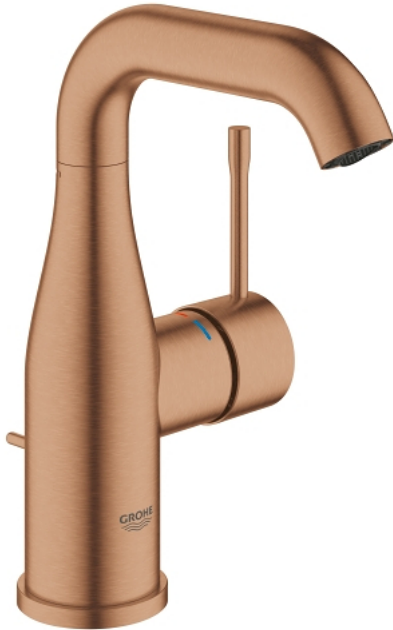

23 462 DL1 **ESSENCE BASIN MIXER 1/2"**  
**M-SIZE**

**PRODUCT DESCRIPTION**

- Tyc: brushed warm sunset
- single hole installation
- metal lever
- GROHE SilkMove 28 mm ceramic cartridge
- with temperature limiter
- GROHE LongLife finish
- GROHE EcoJoy mousseur 5.7 l/min
- GROHE AquaGuide adjustable mousseur
- GROHE FastFixation Plus installation system
- swivel spout with mousseur and stop limiter
- pop-up waste set 1 1/4"
- flexible connection hoses
- min. recommended pressure 1.0 bar

23 462 DL1 **ESSENCE BASIN MIXER 1/2"**  
**M-SIZE**

**SPARE PARTS**

- 1: Lever (Spare part-nr. 46919DL0)
  - 2: Cartridge (Spare part-nr. 46580000)
  - 3: screw ring (Spare part-nr. 48591000)
  - 4: Tubular spout (Spare part-nr. 13373DL0)
  - 4.1: Mousseur (Spare part-nr. 48270000)
  - 4.2: Sealing washer (Spare part-nr. 0128500M)
  - 4.3: Safety ring (Spare part-nr. 4826600M)
  - 5: lift rod (Spare part-nr. 46739DL0)
  - 6: Escutcheon (Spare part-nr. 48603DL0)
  - 7: Shank mounting kit (Spare part-nr. 46645000)
  - 8: Waste set 1 1/4" (Spare part-nr. 28910DL0)
  - 8.1: Plug (Spare part-nr. 07182DL0)
  - 8.2: Eccentric rod (Spare part-nr. 07052000)
  - 9: Connection hose (Spare part-nr. 46255000)
  - 10: Mounting wrench (Spare part-nr. 19017000)\*
  - 11: Eccentric rod (Spare part-nr. 07341000)\*
- \* Optional accessories