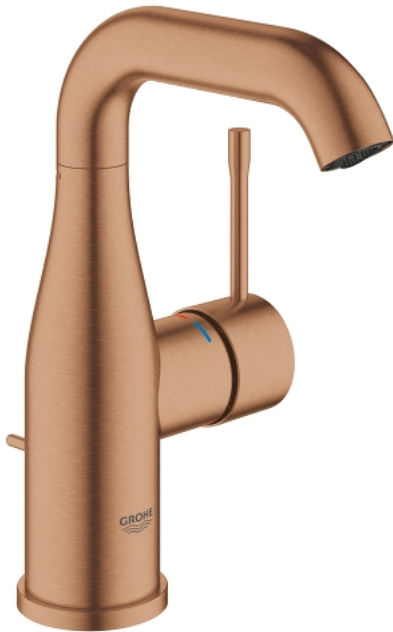

23 462 DL1 **ESSENCE BASIN MIXER 1/2"**
M-SIZE

PRODUCT DESCRIPTION

- Tyc: brushed warm sunset
- single hole installation
- metal lever
- GROHE SilkMove 28 mm ceramic cartridge
- with temperature limiter
- GROHE LongLife finish
- GROHE EcoJoy - Less water, perfect flow
- maximum flow rate (at 3 bar): 5.7 l/min
- GROHE AquaGuide adjustable mousseur
- GROHE FastFixation Plus installation system
- swivel spout with mousseur and stop limiter
- pop-up waste set 1 1/4"
- flexible connection hoses
- min. recommended pressure 1.0 bar

23 462 DL1 **ESSENCE BASIN MIXER 1/2"**
M-SIZE

SPARE PARTS

- 1: Lever (Spare part-nr. 46919DL0)
 - 2: Cartridge (Spare part-nr. 46580000)
 - 3: screw ring (Spare part-nr. 48591000)
 - 4: Tubular spout (Spare part-nr. 13373DL0)
 - 4.1: Mousseur (Spare part-nr. 48270000)
 - 4.2: Sealing washer (Spare part-nr. 0128500M)
 - 4.3: Safety ring (Spare part-nr. 4826600M)
 - 5: lift rod (Spare part-nr. 46739DL0)
 - 6: Escutcheon (Spare part-nr. 48603DL0)
 - 7: Shank mounting kit (Spare part-nr. 46645000)
 - 8: Waste set 1 1/4" (Spare part-nr. 28910DL0)
 - 8.1: Plug (Spare part-nr. 07182DL0)
 - 8.2: Eccentric rod (Spare part-nr. 07052000)
 - 9: Connection hose (Spare part-nr. 46255000)
 - 10: Mounting wrench (Spare part-nr. 19017000)*
 - 11: Eccentric rod (Spare part-nr. 07341000)*
- * Optional accessories