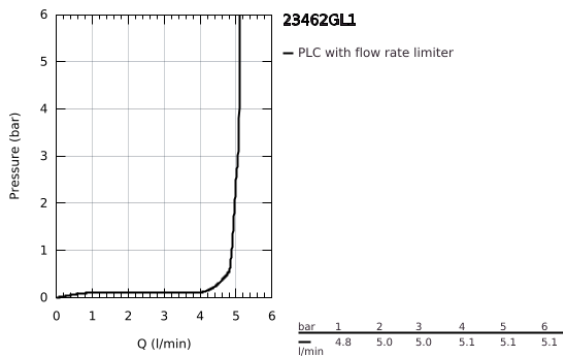

23 462 GL1 **ESSENCE BASIN MIXER 1/2"**
M-SIZE

PRODUCT DESCRIPTION

- Colour: cool sunrise
- single hole installation
- metal lever
- GROHE SilkMove 28 mm ceramic cartridge
- with temperature limiter
- GROHE LongLife finish
- GROHE EcoJoy mousseur 5.7 l/min
- GROHE AquaGuide adjustable mousseur
- GROHE FastFixation Plus installation system
- swivel spout with mousseur and stop limiter
- pop-up waste set 1 1/4"
- flexible connection hoses
- min. recommended pressure 1.0 bar

23 462 GL1 ESSENCE BASIN MIXER 1/2" M-SIZE

SPARE PARTS

- 1: Lever (Spare part-nr. 46919GL0)
 - 2: Cartridge (Spare part-nr. 46580000)
 - 3: screw ring (Spare part-nr. 48591000)
 - 4: Tubular spout (Spare part-nr. 13373GL0)
 - 4.1: Mousseur (Spare part-nr. 48270000)
 - 4.2: Sealing washer (Spare part-nr. 0128500M)
 - 4.3: Safety ring (Spare part-nr. 4826600M)
 - 5: lift rod (Spare part-nr. 46739GL0)
 - 6: Escutcheon (Spare part-nr. 48603GL0)
 - 7: Shank mounting kit (Spare part-nr. 46645000)
 - 8: Waste set 1 1/4" (Spare part-nr. 28910GL0)
 - 8.1: Plug (Spare part-nr. 07182GL0)
 - 8.2: Eccentric rod (Spare part-nr. 07052000)
 - 9: Connection hose (Spare part-nr. 46255000)
 - 10: Mounting wrench (Spare part-nr. 19017000)*
 - 11: Eccentric rod (Spare part-nr. 07341000)*
- * Optional accessories