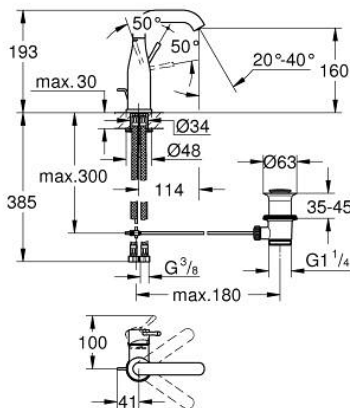

23 462 GL1 **ESSENCE BASIN MIXER 1/2"**
M-SIZE

PRODUCT DESCRIPTION

- Colour: cool sunrise
- single hole installation
- metal lever
- GROHE SilkMove 28 mm ceramic cartridge
- with temperature limiter
- GROHE LongLife finish
- GROHE EcoJoy mousseur 5.7 l/min
- GROHE AquaGuide adjustable mousseur
- GROHE FastFixation Plus installation system
- swivel spout with mousseur and stop limiter
- pop-up waste set 1 1/4"
- flexible connection hoses
- min. recommended pressure 1.0 bar

23 462 GL1 ESSENCE BASIN MIXER 1/2" M-SIZE

SPARE PARTS

- 1: Lever (Spare part-nr. 46919GL0)
 - 2: Cartridge (Spare part-nr. 46580000)
 - 3: screw ring (Spare part-nr. 48591000)
 - 4: Tubular spout (Spare part-nr. 13373GL0)
 - 4.1: Mousseur (Spare part-nr. 48270000)
 - 4.2: Sealing washer (Spare part-nr. 0128500M)
 - 4.3: Safety ring (Spare part-nr. 4826600M)
 - 5: lift rod (Spare part-nr. 46739GL0)
 - 6: Escutcheon (Spare part-nr. 48603GL0)
 - 7: Shank mounting kit (Spare part-nr. 46645000)
 - 8: Waste set 1 1/4" (Spare part-nr. 28910GL0)
 - 8.1: Plug (Spare part-nr. 07182GL0)
 - 8.2: Eccentric rod (Spare part-nr. 07052000)
 - 9: Connection hose (Spare part-nr. 46255000)
 - 10: Mounting wrench (Spare part-nr. 19017000)*
 - 11: Eccentric rod (Spare part-nr. 07341000)*
- * Optional accessories