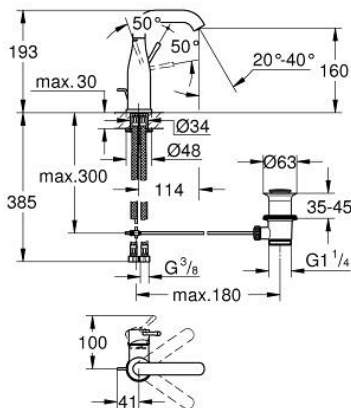

23 462 GL1 **ESSENCE BASIN MIXER 1/2"**
M-SIZE

PRODUCT DESCRIPTION

- Colour: cool sunrise
- single hole installation
- metal lever
- GROHE SilkMove 28 mm ceramic cartridge
- with temperature limiter
- GROHE LongLife finish
- GROHE EcoJoy - less water, perfect flow
- maximum flow rate (at 3 bar): 5.7 l/min
- GROHE AquaGuide adjustable mousseur
- GROHE FastFixation Plus installation system
- swivel spout with mousseur and stop limiter
- pop-up waste set 1 1/4"
- flexible connection hoses
- min. recommended pressure 1.0 bar

23 462 GL1 **ESSENCE BASIN MIXER 1/2"**
M-SIZE

SPARE PARTS

- 1: Lever (Spare part-nr. 46919GL0)
 - 2: Cartridge (Spare part-nr. 46580000)
 - 3: screw ring (Spare part-nr. 48591000)
 - 4: Tubular spout (Spare part-nr. 13373GL0)
 - 4.1: Mousseur (Spare part-nr. 48270000)
 - 4.2: Sealing washer (Spare part-nr. 0128500M)
 - 4.3: Safety ring (Spare part-nr. 4826600M)
 - 5: lift rod (Spare part-nr. 46739GL0)
 - 6: Escutcheon (Spare part-nr. 48603GL0)
 - 7: Shank mounting kit (Spare part-nr. 46645000)
 - 8: Waste set 1 1/4" (Spare part-nr. 28910GL0)
 - 8.1: Plug (Spare part-nr. 07182GL0)
 - 8.2: Eccentric rod (Spare part-nr. 07052000)
 - 9: Connection hose (Spare part-nr. 46255000)
 - 10: Mounting wrench (Spare part-nr. 19017000)*
 - 11: Eccentric rod (Spare part-nr. 07341000)*
- * Optional accessories