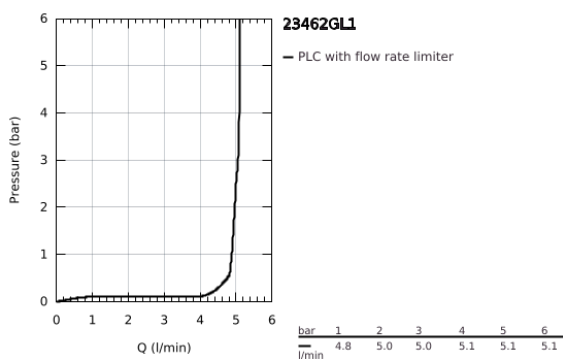

23 462 GL1 **ESSENCE BASIN MIXER 1/2"**
M-SIZE

PRODUCT DESCRIPTION

- Colour: cool sunrise
- single hole installation
- metal lever
- GROHE SilkMove 28 mm ceramic cartridge
- with temperature limiter
- GROHE LongLife finish
- GROHE EcoJoy - less water, perfect flow
- maximum flow rate (at 3 bar): 5.7 l/min
- GROHE AquaGuide adjustable mousseur
- GROHE FastFixation Plus installation system
- swivel spout with mousseur and stop limiter
- pop-up waste set 1 1/4"
- flexible connection hoses
- min. recommended pressure 1.0 bar

23 462 GL1 **ESSENCE BASIN MIXER 1/2"**
M-SIZE

SPARE PARTS

- 1: Lever (Spare part-nr. 46919GL0)
 - 2: Cartridge (Spare part-nr. 46580000)
 - 3: screw ring (Spare part-nr. 48591000)
 - 4: Tubular spout (Spare part-nr. 13373GL0)
 - 4.1: Mousseur (Spare part-nr. 48270000)
 - 4.2: Sealing washer (Spare part-nr. 0128500M)
 - 4.3: Safety ring (Spare part-nr. 4826600M)
 - 5: lift rod (Spare part-nr. 46739GL0)
 - 6: Escutcheon (Spare part-nr. 48603GL0)
 - 7: Shank mounting kit (Spare part-nr. 46645000)
 - 8: Waste set 1 1/4" (Spare part-nr. 28910GL0)
 - 8.1: Plug (Spare part-nr. 07182GL0)
 - 8.2: Eccentric rod (Spare part-nr. 07052000)
 - 9: Connection hose (Spare part-nr. 46255000)
 - 10: Mounting wrench (Spare part-nr. 19017000)*
 - 11: Eccentric rod (Spare part-nr. 07341000)*
- * Optional accessories