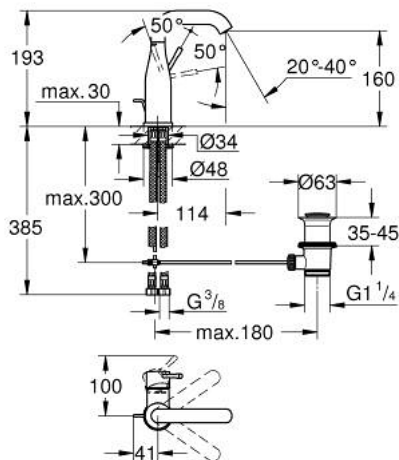

23 462 GL1 **ESSENCE BASIN MIXER 1/2"**
M-SIZE

PRODUCT DESCRIPTION

- Tyc: cool sunrise
- single hole installation
- metal lever
- GROHE SilkMove 28 mm ceramic cartridge
- with temperature limiter
- GROHE LongLife finish
- GROHE EcoJoy - Less water, perfect flow
- maximum flow rate (at 3 bar): 5.7 l/min
- GROHE AquaGuide adjustable mousseur
- GROHE FastFixation Plus installation system
- swivel spout with mousseur and stop limiter
- pop-up waste set 1 1/4"
- flexible connection hoses
- min. recommended pressure 1.0 bar

23 462 GL1 **ESSENCE BASIN MIXER 1/2"**
M-SIZE

SPARE PARTS

- 1: Lever (Spare part-nr. 46919GL0)
 - 2: Cartridge (Spare part-nr. 46580000)
 - 3: screw ring (Spare part-nr. 48591000)
 - 4: Tubular spout (Spare part-nr. 13373GL0)
 - 4.1: Mousseur (Spare part-nr. 48270000)
 - 4.2: Sealing washer (Spare part-nr. 0128500M)
 - 4.3: Safety ring (Spare part-nr. 4826600M)
 - 5: lift rod (Spare part-nr. 46739GL0)
 - 6: Escutcheon (Spare part-nr. 48603GL0)
 - 7: Shank mounting kit (Spare part-nr. 46645000)
 - 8: Waste set 1 1/4" (Spare part-nr. 28910GL0)
 - 8.1: Plug (Spare part-nr. 07182GL0)
 - 8.2: Eccentric rod (Spare part-nr. 07052000)
 - 9: Connection hose (Spare part-nr. 46255000)
 - 10: Mounting wrench (Spare part-nr. 19017000)*
 - 11: Eccentric rod (Spare part-nr. 07341000)*
- * Optional accessories