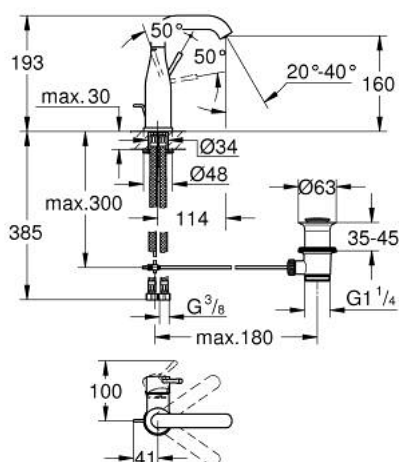

23 462 GL1 ESSENCE BASIN MIXER 1/2" M-SIZE

PRODUCT DESCRIPTION

- Tyc: cool sunrise
- single hole installation
- metal lever
- GROHE SilkMove 28 mm ceramic cartridge
- with temperature limiter
- GROHE LongLife finish
- GROHE EcoJoy mousseur 5.7 l/min
- GROHE AquaGuide adjustable mousseur
- GROHE FastFixation Plus installation system
- swivel spout with mousseur and stop limiter
- pop-up waste set 1 1/4"
- flexible connection hoses
- min. recommended pressure 1.0 bar

23 462 GL1 **ESSENCE BASIN MIXER 1/2"**
M-SIZE

SPARE PARTS

- 1: Lever (Spare part-nr. 46919GL0)
 - 2: Cartridge (Spare part-nr. 46580000)
 - 3: screw ring (Spare part-nr. 48591000)
 - 4: Tubular spout (Spare part-nr. 13373GL0)
 - 4.1: Mousseur (Spare part-nr. 48270000)
 - 4.2: Sealing washer (Spare part-nr. 0128500M)
 - 4.3: Safety ring (Spare part-nr. 4826600M)
 - 5: lift rod (Spare part-nr. 46739GL0)
 - 6: Escutcheon (Spare part-nr. 48603GL0)
 - 7: Shank mounting kit (Spare part-nr. 46645000)
 - 8: Waste set 1 1/4" (Spare part-nr. 28910GL0)
 - 8.1: Plug (Spare part-nr. 07182GL0)
 - 8.2: Eccentric rod (Spare part-nr. 07052000)
 - 9: Connection hose (Spare part-nr. 46255000)
 - 10: Mounting wrench (Spare part-nr. 19017000)*
 - 11: Eccentric rod (Spare part-nr. 07341000)*
- * Optional accessories