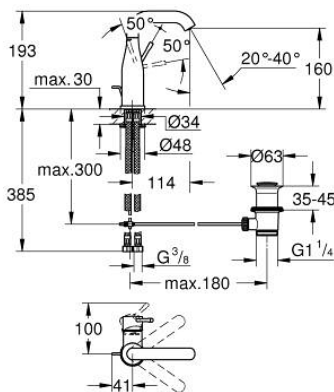

## 23 462 GN1 ESSENCE BASIN MIXER 1/2" M-SIZE

### PRODUCT DESCRIPTION

- Colour: brushed cool sunrise
- single hole installation
- metal lever
- GROHE SilkMove 28 mm ceramic cartridge
- with temperature limiter
- GROHE LongLife finish
- GROHE EcoJoy mousseur 5.7 l/min
- GROHE AquaGuide adjustable mousseur
- GROHE FastFixation Plus installation system
- swivel spout with mousseur and stop limiter
- pop-up waste set 1 1/4"
- flexible connection hoses
- min. recommended pressure 1.0 bar

### SPARE PARTS

- 1: Lever (Spare part-nr. 46919GN0)
  - 2: Cartridge (Spare part-nr. 46580000)
  - 3: screw ring (Spare part-nr. 48591000)
  - 4: Tubular spout (Spare part-nr. 13373GN0)
  - 4.1: Mousseur (Spare part-nr. 48270000)
  - 4.2: Sealing washer (Spare part-nr. 0128500M)
  - 4.3: Safety ring (Spare part-nr. 4826600M)
  - 5: Pop-up rod (Spare part-nr. 46739GN0)
  - 6: Escutcheon (Spare part-nr. 48603GN0)
  - 7: Shank mounting kit (Spare part-nr. 46645000)
  - 8: Waste set 1 1/4" (Spare part-nr. 28910GN0)
  - 8.1: Plug (Spare part-nr. 07182GN0)
  - 8.2: Eccentric rod (Spare part-nr. 07052000)
  - 9: Connection hose (Spare part-nr. 46255000)
  - 10: Mounting wrench (Spare part-nr. 19017000)\*
  - 11: Eccentric rod (Spare part-nr. 07341000)\*
- \* Optional accessories