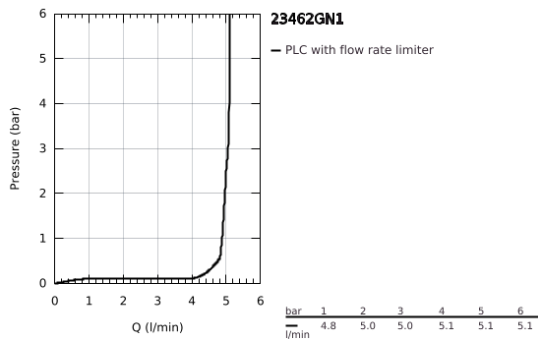

23 462 GN1 **ESSENCE BASIN MIXER 1/2"**
M-SIZE

PRODUCT DESCRIPTION

- Colour: brushed cool sunrise
- single hole installation
- metal lever
- GROHE SilkMove 28 mm ceramic cartridge
- with temperature limiter
- GROHE LongLife finish
- GROHE EcoJoy - less water, perfect flow
- maximum flow rate (at 3 bar): 5.7 l/min
- GROHE AquaGuide adjustable mousseur
- GROHE FastFixation Plus installation system
- swivel spout with mousseur and stop limiter
- pop-up waste set 1 1/4"
- flexible connection hoses
- min. recommended pressure 1.0 bar

23 462 GN1 ESSENCE BASIN MIXER 1/2" M-SIZE

SPARE PARTS

- 1: Lever (Spare part-nr. 46919GN0)
 - 2: Cartridge (Spare part-nr. 46580000)
 - 3: screw ring (Spare part-nr. 48591000)
 - 4: Tubular spout (Spare part-nr. 13373GN0)
 - 4.1: Mousseur (Spare part-nr. 48270000)
 - 4.2: Sealing washer (Spare part-nr. 0128500M)
 - 4.3: Safety ring (Spare part-nr. 4826600M)
 - 5: Pop-up rod (Spare part-nr. 46739GN0)
 - 6: Escutcheon (Spare part-nr. 48603GN0)
 - 7: Shank mounting kit (Spare part-nr. 46645000)
 - 8: Waste set 1 1/4" (Spare part-nr. 28910GN0)
 - 8.1: Plug (Spare part-nr. 07182GN0)
 - 8.2: Eccentric rod (Spare part-nr. 07052000)
 - 9: Connection hose (Spare part-nr. 46255000)
 - 10: Mounting wrench (Spare part-nr. 19017000)*
 - 11: Eccentric rod (Spare part-nr. 07341000)*
- * Optional accessories