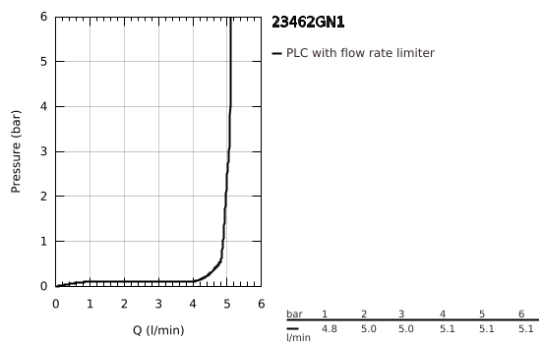

## 23 462 GN1 ESSENCE BASIN MIXER 1/2" M-SIZE

### PRODUCT DESCRIPTION

- Colour: brushed cool sunrise
- single hole installation
- metal lever
- GROHE SilkMove 28 mm ceramic cartridge
- with temperature limiter
- GROHE LongLife finish
- GROHE EcoJoy mousseur 5.7 l/min
- GROHE AquaGuide adjustable mousseur
- GROHE FastFixation Plus installation system
- swivel spout with mousseur and stop limiter
- pop-up waste set 1 1/4"
- flexible connection hoses
- min. recommended pressure 1.0 bar