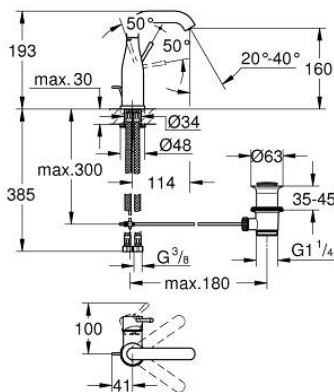

23 462 GN1 **ESSENCE BASIN MIXER 1/2"**
M-SIZE

PRODUCT DESCRIPTION

- Colour: brushed cool sunrise
- single hole installation
- metal lever
- GROHE SilkMove 28 mm ceramic cartridge
- with temperature limiter
- GROHE LongLife finish
- GROHE EcoJoy - less water, perfect flow
- maximum flow rate (at 3 bar): 5.7 l/min
- GROHE AquaGuide adjustable mousseur
- GROHE FastFixation Plus installation system
- swivel spout with mousseur and stop limiter
- pop-up waste set 1 1/4"
- flexible connection hoses
- min. recommended pressure 1.0 bar

23 462 GN1 ESSENCE BASIN MIXER 1/2" M-SIZE

SPARE PARTS

- 1: Lever (Spare part-nr. 46919GN0)
 - 2: Cartridge (Spare part-nr. 46580000)
 - 3: screw ring (Spare part-nr. 48591000)
 - 4: Tubular spout (Spare part-nr. 13373GN0)
 - 4.1: Mousseur (Spare part-nr. 48270000)
 - 4.2: Sealing washer (Spare part-nr. 0128500M)
 - 4.3: Safety ring (Spare part-nr. 4826600M)
 - 5: Pop-up rod (Spare part-nr. 46739GN0)
 - 6: Escutcheon (Spare part-nr. 48603GN0)
 - 7: Shank mounting kit (Spare part-nr. 46645000)
 - 8: Waste set 1 1/4" (Spare part-nr. 28910GN0)
 - 8.1: Plug (Spare part-nr. 07182GN0)
 - 8.2: Eccentric rod (Spare part-nr. 07052000)
 - 9: Connection hose (Spare part-nr. 46255000)
 - 10: Mounting wrench (Spare part-nr. 19017000)*
 - 11: Eccentric rod (Spare part-nr. 07341000)*
- * Optional accessories