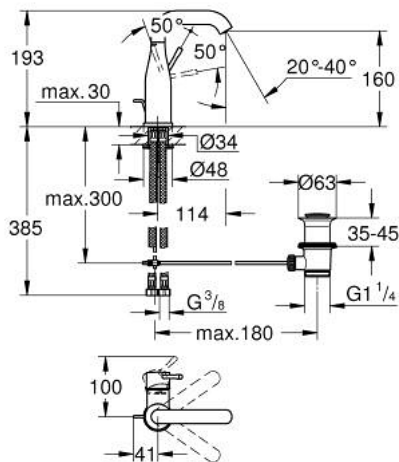

23 462 GN1 **ESSENCE BASIN MIXER 1/2"**
M-SIZE

PRODUCT DESCRIPTION

- Tyc: brushed cool sunrise
- single hole installation
- metal lever
- GROHE SilkMove 28 mm ceramic cartridge
- with temperature limiter
- GROHE LongLife finish
- GROHE EcoJoy - Less water, perfect flow
- maximum flow rate (at 3 bar): 5.7 l/min
- GROHE AquaGuide adjustable mousseur
- GROHE FastFixation Plus installation system
- swivel spout with mousseur and stop limiter
- pop-up waste set 1 1/4"
- flexible connection hoses
- min. recommended pressure 1.0 bar

23 462 GN1 **ESSENCE BASIN MIXER 1/2"**
M-SIZE

SPARE PARTS

- 1: Lever (Spare part-nr. 46919GN0)
 - 2: Cartridge (Spare part-nr. 46580000)
 - 3: screw ring (Spare part-nr. 48591000)
 - 4: Tubular spout (Spare part-nr. 13373GN0)
 - 4.1: Mousseur (Spare part-nr. 48270000)
 - 4.2: Sealing washer (Spare part-nr. 0128500M)
 - 4.3: Safety ring (Spare part-nr. 4826600M)
 - 5: Pop-up rod (Spare part-nr. 46739GN0)
 - 6: Escutcheon (Spare part-nr. 48603GN0)
 - 7: Shank mounting kit (Spare part-nr. 46645000)
 - 8: Waste set 1 1/4" (Spare part-nr. 28910GN0)
 - 8.1: Plug (Spare part-nr. 07182GN0)
 - 8.2: Eccentric rod (Spare part-nr. 07052000)
 - 9: Connection hose (Spare part-nr. 46255000)
 - 10: Mounting wrench (Spare part-nr. 19017000)*
 - 11: Eccentric rod (Spare part-nr. 07341000)*
- * Optional accessories