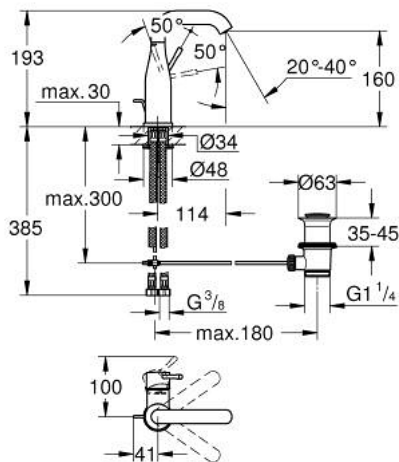

23 462 GN1 **ESSENCE BASIN MIXER 1/2"**
M-SIZE

PRODUCT DESCRIPTION

- Tyc: brushed cool sunrise
- single hole installation
- metal lever
- GROHE SilkMove 28 mm ceramic cartridge
- with temperature limiter
- GROHE LongLife finish
- GROHE EcoJoy mousseur 5.7 l/min
- GROHE AquaGuide adjustable mousseur
- GROHE FastFixation Plus installation system
- swivel spout with mousseur and stop limiter
- pop-up waste set 1 1/4"
- flexible connection hoses
- min. recommended pressure 1.0 bar

23 462 GN1 ESSENCE BASIN MIXER 1/2" M-SIZE

SPARE PARTS

- 1: Lever (Spare part-nr. 46919GN0)
 - 2: Cartridge (Spare part-nr. 46580000)
 - 3: screw ring (Spare part-nr. 48591000)
 - 4: Tubular spout (Spare part-nr. 13373GN0)
 - 4.1: Mousseur (Spare part-nr. 48270000)
 - 4.2: Sealing washer (Spare part-nr. 0128500M)
 - 4.3: Safety ring (Spare part-nr. 4826600M)
 - 5: Pop-up rod (Spare part-nr. 46739GN0)
 - 6: Escutcheon (Spare part-nr. 48603GN0)
 - 7: Shank mounting kit (Spare part-nr. 46645000)
 - 8: Waste set 1 1/4" (Spare part-nr. 28910GN0)
 - 8.1: Plug (Spare part-nr. 07182GN0)
 - 8.2: Eccentric rod (Spare part-nr. 07052000)
 - 9: Connection hose (Spare part-nr. 46255000)
 - 10: Mounting wrench (Spare part-nr. 19017000)*
 - 11: Eccentric rod (Spare part-nr. 07341000)*
- * Optional accessories