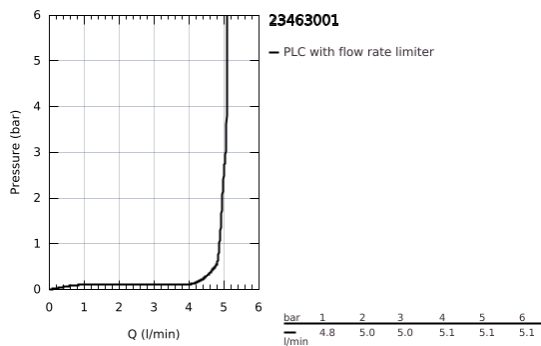

23 463 001 **ESSENCE BASIN MIXER 1/2"**
M-SIZE

PRODUCT DESCRIPTION

- Colour: chrome
- single hole installation
- metal lever
- GROHE SilkMove 28 mm ceramic cartridge
- with temperature limiter
- GROHE LongLife finish
- GROHE EcoJoy - less water, perfect flow
- maximum flow rate (at 3 bar): 5.7 l/min
- GROHE AquaGuide adjustable mousseur
- GROHE FastFixation Plus installation system
- swivel spout with mousseur and stop limiter
- smooth body
- flexible connection hoses
- min. recommended pressure 1.0 bar

23 463 001 **ESSENCE BASIN MIXER 1/2"**
M-SIZE

SPARE PARTS

- 1: Lever (Spare part-nr. 46919000)
 - 2: Cartridge (Spare part-nr. 46580000)
 - 3: screw ring (Spare part-nr. 48591000)
 - 4: Tubular spout (Spare part-nr. 13373000)
 - 4.1: Mousseur (Spare part-nr. 48270000)
 - 4.2: Sealing washer (Spare part-nr. 0128500M)
 - 4.3: Safety ring (Spare part-nr. 4826600M)
 - 5: Escutcheon (Spare part-nr. 48603000)
 - 6: Shank mounting kit (Spare part-nr. 46645000)
 - 7: Connection hose (Spare part-nr. 46255000)
 - 8: Mounting wrench (Spare part-nr. 19017000)*
 - 9: Waste set with push-open plug (Spare part-nr. 65807000)*
- * Optional accessories