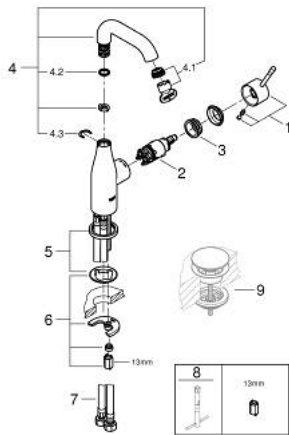

23 463 001 **ESSENCE BASIN MIXER 1/2"**
M-SIZE

PRODUCT DESCRIPTION

- Colour: chrome
- single hole installation
- metal lever
- GROHE SilkMove 28 mm ceramic cartridge
- with temperature limiter
- GROHE LongLife finish
- GROHE EcoJoy - less water, perfect flow
- maximum flow rate (at 3 bar): 5.7 l/min
- GROHE AquaGuide adjustable mousseur
- GROHE FastFixation Plus installation system
- swivel spout with mousseur and stop limiter
- smooth body
- flexible connection hoses
- min. recommended pressure 1.0 bar

23 463 001 **ESSENCE BASIN MIXER 1/2"**
M-SIZE

SPARE PARTS

- 1: Lever (Spare part-nr. 46919000)
 - 2: Cartridge (Spare part-nr. 46580000)
 - 3: screw ring (Spare part-nr. 48591000)
 - 4: Tubular spout (Spare part-nr. 13373000)
 - 4.1: Mousseur (Spare part-nr. 48270000)
 - 4.2: Sealing washer (Spare part-nr. 0128500M)
 - 4.3: Safety ring (Spare part-nr. 4826600M)
 - 5: Escutcheon (Spare part-nr. 48603000)
 - 6: Shank mounting kit (Spare part-nr. 46645000)
 - 7: Connection hose (Spare part-nr. 46255000)
 - 8: Mounting wrench (Spare part-nr. 19017000)*
 - 9: Waste set with push-open plug (Spare part-nr. 65807000)*
- * Optional accessories