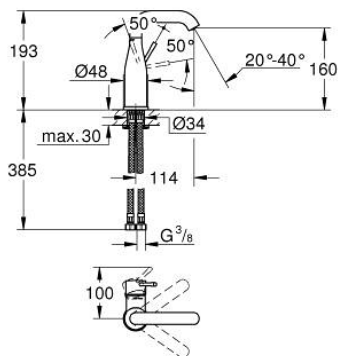

23 463 001 **ESSENCE BASIN MIXER 1/2"**
M-SIZE

PRODUCT DESCRIPTION

- Colour: chrome
- single hole installation
- metal lever
- GROHE SilkMove 28 mm ceramic cartridge
- with temperature limiter
- GROHE LongLife finish
- GROHE EcoJoy - less water, perfect flow
- maximum flow rate (at 3 bar): 5.7 l/min
- GROHE AquaGuide adjustable mousseur
- GROHE FastFixation Plus installation system
- swivel spout with mousseur and stop limiter
- smooth body
- flexible connection hoses
- min. recommended pressure 1.0 bar

23 463 001 **ESSENCE BASIN MIXER 1/2"**
M-SIZE

SPARE PARTS

- 1: Lever (Spare part-nr. 46919000)
 - 2: Cartridge (Spare part-nr. 46580000)
 - 3: screw ring (Spare part-nr. 48591000)
 - 4: Tubular spout (Spare part-nr. 13373000)
 - 4.1: Mousseur (Spare part-nr. 48270000)
 - 4.2: Sealing washer (Spare part-nr. 0128500M)
 - 4.3: Safety ring (Spare part-nr. 4826600M)
 - 5: Escutcheon (Spare part-nr. 48603000)
 - 6: Shank mounting kit (Spare part-nr. 46645000)
 - 7: Connection hose (Spare part-nr. 46255000)
 - 8: Mounting wrench (Spare part-nr. 19017000)*
 - 9: Waste set with push-open plug (Spare part-nr. 65807000)*
- * Optional accessories