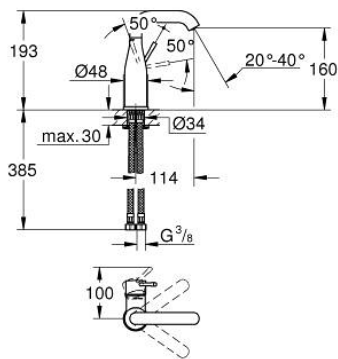

23 463 001 **ESSENCE BASIN MIXER 1/2"**
M-SIZE

PRODUCT DESCRIPTION

- Colour: chrome
- single hole installation
- metal lever
- GROHE SilkMove 28 mm ceramic cartridge
- with temperature limiter
- GROHE LongLife finish
- GROHE EcoJoy mousseur 5.7 l/min
- GROHE AquaGuide adjustable mousseur
- GROHE FastFixation Plus installation system
- swivel spout with mousseur and stop limiter
- smooth body
- flexible connection hoses
- min. recommended pressure 1.0 bar

23 463 001 **ESSENCE BASIN MIXER 1/2"**
M-SIZE

SPARE PARTS

- 1: Lever (Spare part-nr. 46919000)
 - 2: Cartridge (Spare part-nr. 46580000)
 - 3: screw ring (Spare part-nr. 48591000)
 - 4: Tubular spout (Spare part-nr. 13373000)
 - 4.1: Mousseur (Spare part-nr. 48270000)
 - 4.2: Sealing washer (Spare part-nr. 0128500M)
 - 4.3: Safety ring (Spare part-nr. 4826600M)
 - 5: Escutcheon (Spare part-nr. 48603000)
 - 6: Shank mounting kit (Spare part-nr. 46645000)
 - 7: Connection hose (Spare part-nr. 46255000)
 - 8: Mounting wrench (Spare part-nr. 19017000)*
 - 9: Waste set with push-open plug (Spare part-nr. 65807000)*
- * Optional accessories