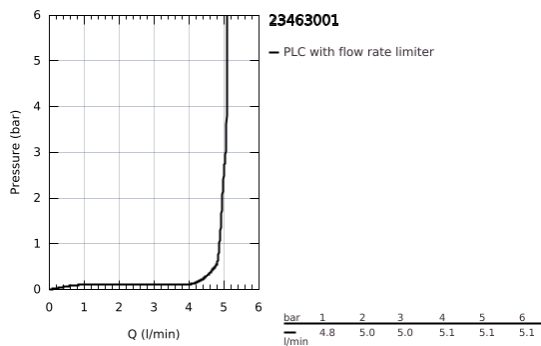

23 463 001 **ESSENCE BASIN MIXER 1/2"**
M-SIZE

PRODUCT DESCRIPTION

- Colour: chrome
- single hole installation
- metal lever
- GROHE SilkMove 28 mm ceramic cartridge
- with temperature limiter
- GROHE LongLife finish
- GROHE EcoJoy mousseur 5.7 l/min
- GROHE AquaGuide adjustable mousseur
- GROHE FastFixation Plus installation system
- swivel spout with mousseur and stop limiter
- smooth body
- flexible connection hoses
- min. recommended pressure 1.0 bar

23 463 001 **ESSENCE BASIN MIXER 1/2"**
M-SIZE

SPARE PARTS

- 1: Lever (Spare part-nr. 46919000)
 - 2: Cartridge (Spare part-nr. 46580000)
 - 3: screw ring (Spare part-nr. 48591000)
 - 4: Tubular spout (Spare part-nr. 13373000)
 - 4.1: Mousseur (Spare part-nr. 48270000)
 - 4.2: Sealing washer (Spare part-nr. 0128500M)
 - 4.3: Safety ring (Spare part-nr. 4826600M)
 - 5: Escutcheon (Spare part-nr. 48603000)
 - 6: Shank mounting kit (Spare part-nr. 46645000)
 - 7: Connection hose (Spare part-nr. 46255000)
 - 8: Mounting wrench (Spare part-nr. 19017000)*
 - 9: Waste set with push-open plug (Spare part-nr. 65807000)*
- * Optional accessories