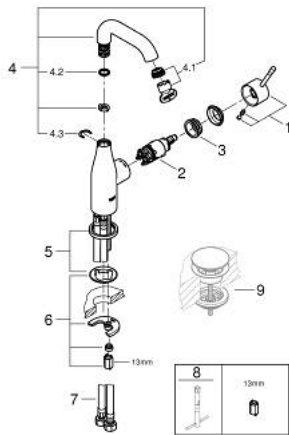

23 463 001 **ESSENCE BASIN MIXER 1/2"**
M-SIZE

PRODUCT DESCRIPTION

- Colour: chrome
- single hole installation
- metal lever
- GROHE SilkMove 28 mm ceramic cartridge
- with temperature limiter
- GROHE LongLife finish
- GROHE EcoJoy mousseur 5.7 l/min
- GROHE AquaGuide adjustable mousseur
- GROHE FastFixation Plus installation system
- swivel spout with mousseur and stop limiter
- smooth body
- flexible connection hoses
- min. recommended pressure 1.0 bar

23 463 001 **ESSENCE BASIN MIXER 1/2"**
M-SIZE

SPARE PARTS

- 1: Lever (Spare part-nr. 46919000)
 - 2: Cartridge (Spare part-nr. 46580000)
 - 3: screw ring (Spare part-nr. 48591000)
 - 4: Tubular spout (Spare part-nr. 13373000)
 - 4.1: Mousseur (Spare part-nr. 48270000)
 - 4.2: Sealing washer (Spare part-nr. 0128500M)
 - 4.3: Safety ring (Spare part-nr. 4826600M)
 - 5: Escutcheon (Spare part-nr. 48603000)
 - 6: Shank mounting kit (Spare part-nr. 46645000)
 - 7: Connection hose (Spare part-nr. 46255000)
 - 8: Mounting wrench (Spare part-nr. 19017000)*
 - 9: Waste set with push-open plug (Spare part-nr. 65807000)*
- * Optional accessories