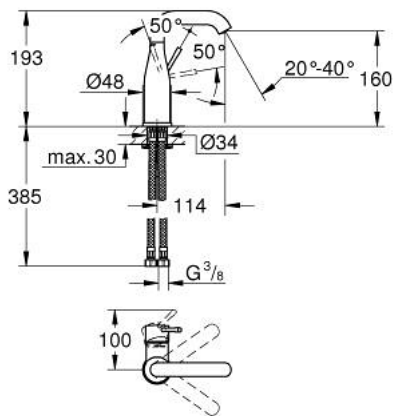

23 463 001 ESSENCE BASIN MIXER 1/2"
M-SIZE

PRODUCT DESCRIPTION

- Tyc: Chrome
- single hole installation
- metal lever
- GROHE SilkMove 28 mm ceramic cartridge
- with temperature limiter
- GROHE LongLife finish
- GROHE EcoJoy mousseur 5.7 l/min
- GROHE AquaGuide adjustable mousseur
- GROHE FastFixation Plus installation system
- swivel spout with mousseur and stop limiter
- smooth body
- flexible connection hoses
- min. recommended pressure 1.0 bar

23 463 001 **ESSENCE BASIN MIXER 1/2"**
M-SIZE

SPARE PARTS

- 1: Lever (Spare part-nr. 46919000)
 - 2: Cartridge (Spare part-nr. 46580000)
 - 3: screw ring (Spare part-nr. 48591000)
 - 4: Tubular spout (Spare part-nr. 13373000)
 - 4.1: Mousseur (Spare part-nr. 48270000)
 - 4.2: Sealing washer (Spare part-nr. 0128500M)
 - 4.3: Safety ring (Spare part-nr. 4826600M)
 - 5: Escutcheon (Spare part-nr. 48603000)
 - 6: Shank mounting kit (Spare part-nr. 46645000)
 - 7: Connection hose (Spare part-nr. 46255000)
 - 8: Mounting wrench (Spare part-nr. 19017000)*
 - 9: Waste set with push-open plug (Spare part-nr. 65807000)*
- * Optional accessories