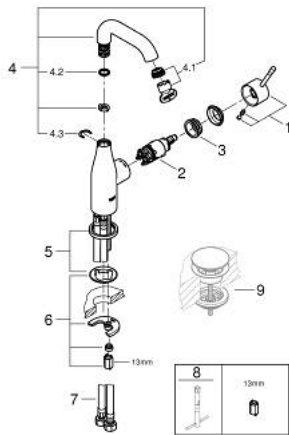

23 463 001 ESSENCE BASIN MIXER 1/2"
M-SIZE

PRODUCT DESCRIPTION

- Tyc: Chrome
- single hole installation
- metal lever
- GROHE SilkMove 28 mm ceramic cartridge
- with temperature limiter
- GROHE LongLife finish
- GROHE EcoJoy - Less water, perfect flow
- maximum flow rate (at 3 bar): 5.7 l/min
- GROHE AquaGuide adjustable mousseur
- GROHE FastFixation Plus installation system
- swivel spout with mousseur and stop limiter
- smooth body
- flexible connection hoses
- min. recommended pressure 1.0 bar

23 463 001 **ESSENCE BASIN MIXER 1/2"**
M-SIZE

SPARE PARTS

- 1: Lever (Spare part-nr. 46919000)
 - 2: Cartridge (Spare part-nr. 46580000)
 - 3: screw ring (Spare part-nr. 48591000)
 - 4: Tubular spout (Spare part-nr. 13373000)
 - 4.1: Mousseur (Spare part-nr. 48270000)
 - 4.2: Sealing washer (Spare part-nr. 0128500M)
 - 4.3: Safety ring (Spare part-nr. 4826600M)
 - 5: Escutcheon (Spare part-nr. 48603000)
 - 6: Shank mounting kit (Spare part-nr. 46645000)
 - 7: Connection hose (Spare part-nr. 46255000)
 - 8: Mounting wrench (Spare part-nr. 19017000)*
 - 9: Waste set with push-open plug (Spare part-nr. 65807000)*
- * Optional accessories