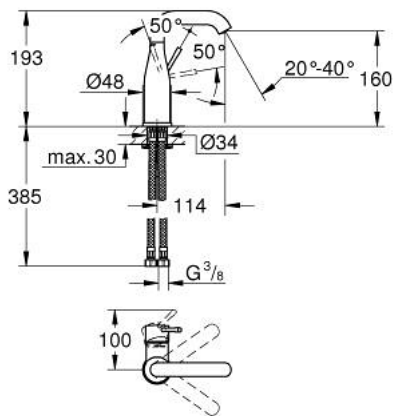

23 463 001 ESSENCE BASIN MIXER 1/2"
M-SIZE

PRODUCT DESCRIPTION

- Tyc: Chrome
- single hole installation
- metal lever
- GROHE SilkMove 28 mm ceramic cartridge
- with temperature limiter
- GROHE LongLife finish
- GROHE EcoJoy - Less water, perfect flow
- maximum flow rate (at 3 bar): 5.7 l/min
- GROHE AquaGuide adjustable mousseur
- GROHE FastFixation Plus installation system
- swivel spout with mousseur and stop limiter
- smooth body
- flexible connection hoses
- min. recommended pressure 1.0 bar

23 463 001 **ESSENCE BASIN MIXER 1/2"**
M-SIZE

SPARE PARTS

- 1: Lever (Spare part-nr. 46919000)
 - 2: Cartridge (Spare part-nr. 46580000)
 - 3: screw ring (Spare part-nr. 48591000)
 - 4: Tubular spout (Spare part-nr. 13373000)
 - 4.1: Mousseur (Spare part-nr. 48270000)
 - 4.2: Sealing washer (Spare part-nr. 0128500M)
 - 4.3: Safety ring (Spare part-nr. 4826600M)
 - 5: Escutcheon (Spare part-nr. 48603000)
 - 6: Shank mounting kit (Spare part-nr. 46645000)
 - 7: Connection hose (Spare part-nr. 46255000)
 - 8: Mounting wrench (Spare part-nr. 19017000)*
 - 9: Waste set with push-open plug (Spare part-nr. 65807000)*
- * Optional accessories