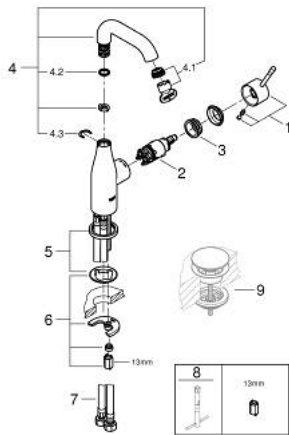

23 463 001 ESSENCE BASIN MIXER 1/2"
M-SIZE

PRODUCT DESCRIPTION

- Tyc: Chrome
- single hole installation
- metal lever
- GROHE SilkMove 28 mm ceramic cartridge
- with temperature limiter
- GROHE LongLife finish
- GROHE EcoJoy mousseur 5.7 l/min
- GROHE AquaGuide adjustable mousseur
- GROHE FastFixation Plus installation system
- swivel spout with mousseur and stop limiter
- smooth body
- flexible connection hoses
- min. recommended pressure 1.0 bar

23 463 001 **ESSENCE BASIN MIXER 1/2"**
M-SIZE

SPARE PARTS

- 1: Lever (Spare part-nr. 46919000)
 - 2: Cartridge (Spare part-nr. 46580000)
 - 3: screw ring (Spare part-nr. 48591000)
 - 4: Tubular spout (Spare part-nr. 13373000)
 - 4.1: Mousseur (Spare part-nr. 48270000)
 - 4.2: Sealing washer (Spare part-nr. 0128500M)
 - 4.3: Safety ring (Spare part-nr. 4826600M)
 - 5: Escutcheon (Spare part-nr. 48603000)
 - 6: Shank mounting kit (Spare part-nr. 46645000)
 - 7: Connection hose (Spare part-nr. 46255000)
 - 8: Mounting wrench (Spare part-nr. 19017000)*
 - 9: Waste set with push-open plug (Spare part-nr. 65807000)*
- * Optional accessories