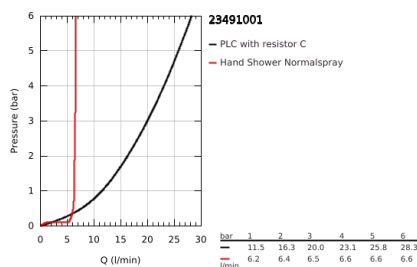

## 23 491 001 ESSENCE SINGLE-LEVER BATH MIXER 1/2" FLOOR MOUNTED

### PRODUCT DESCRIPTION

- Colour: chrome
- for use with rough-in set 45 984
- without roughing-in set
- GROHE SilkMove 35 mm ceramic cartridge
- with temperature limiter
- GROHE LongLife finish
- automatic diverter: bath/shower
- swivel spout with mousseur and stop limiter
- projection 277 mm
- integrated non-return valve in the shower outlet 1/2"
- with shower holder
- metal stick hand shower
- Silverflex shower hose 1250 mm 1/2" x 1/2" (28 362)
- protected against backflow
- min. recommended pressure 1.0 bar