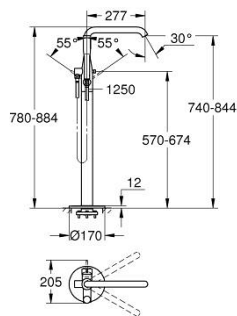

## 23 491 001 ESSENCE SINGLE-LEVER BATH MIXER 1/2" FLOOR MOUNTED

### PRODUCT DESCRIPTION

- Colour: chrome
- for use with rough-in set 45 984
- without roughing-in set
- GROHE SilkMove 35 mm ceramic cartridge
- with temperature limiter
- GROHE LongLife finish
- automatic diverter: bath/shower
- swivel spout with mousseur and stop limiter
- projection 277 mm
- integrated non-return valve in the shower outlet 1/2"
- with shower holder
- metal stick hand shower
- Silverflex shower hose 1250 mm 1/2" x 1/2" (28 362)
- protected against backflow
- min. recommended pressure 1.0 bar

23 491 001 **ESSENCE SINGLE-LEVER BATH MIXER 1/2" FLOOR MOUNTED**

**SPARE PARTS**

- 1: Lever (Spare part-nr. 46916000)
- 2: Cartridge (Spare part-nr. 46374000)
- 3: Mousseur (Spare part-nr. 13926000)
- 4: Sealing washer (Spare part-nr. 0128500M)
- 5: Dirt strainer (Spare part-nr. 0700200M)
- 6: Diverter knob (Spare part-nr. 64989000)
- 7: Diverter (Spare part-nr. 65655000)
- 8: Non-return valve (Spare part-nr. 08565000)