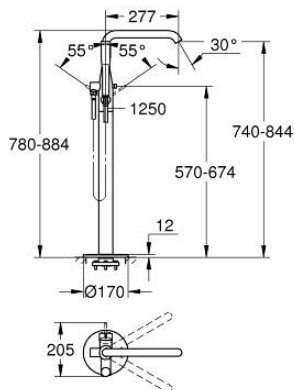

## 23 491 001 ESSENCE SINGLE-LEVER BATH MIXER 1/2" FLOOR MOUNTED

### PRODUCT DESCRIPTION

- Tyc: Chrome
- for use with rough-in set 45 984
- without rough-in set (sold separately)
- GROHE SilkMove 35 mm ceramic cartridge
- with temperature limiter
- GROHE LongLife finish
- automatic diverter: bath/shower
- swivel spout with mousseur and stop limiter
- projection 277 mm
- integrated non-return valve in the shower outlet 1/2"
- with shower holder
- metal stick hand shower
- Silverflex shower hose 1250 mm 1/2" x 1/2" (28 362)
- protected against backflow
- min. recommended pressure 1.0 bar

23 491 001 **ESSENCE SINGLE-LEVER BATH MIXER 1/2" FLOOR MOUNTED**

**SPARE PARTS**

- 1: Lever (Spare part-nr. 46916000)
- 2: Cartridge (Spare part-nr. 46374000)
- 3: Mousseur (Spare part-nr. 13926000)
- 4: Sealing washer (Spare part-nr. 0128500M)
- 5: Dirt strainer (Spare part-nr. 0700200M)
- 6: Diverter knob (Spare part-nr. 64989000)
- 7: Diverter (Spare part-nr. 65655000)
- 8: Non-return valve (Spare part-nr. 08565000)