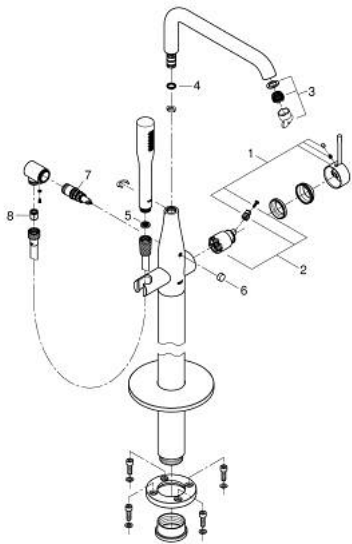

## 23 491 001 ESSENCE SINGLE-LEVER BATH MIXER 1/2" FLOOR MOUNTED

### PRODUCT DESCRIPTION

- Tyc: Chrome
- for use with rough-in set 45 984
- without rough-in set (sold separately)
- GROHE SilkMove 35 mm ceramic cartridge
- with temperature limiter
- GROHE LongLife finish
- automatic diverter: bath/shower
- swivel spout with mousseur and stop limiter
- projection 277 mm
- integrated non-return valve in the shower outlet 1/2"
- with shower holder
- metal stick hand shower
- Silverflex shower hose 1250 mm 1/2" x 1/2" (28 362)
- protected against backflow
- min. recommended pressure 1.0 bar

23 491 001 **ESSENCE SINGLE-LEVER BATH MIXER 1/2" FLOOR MOUNTED**

**SPARE PARTS**

- 1: Lever (Spare part-nr. 46916000)
- 2: Cartridge (Spare part-nr. 46374000)
- 3: Mousseur (Spare part-nr. 13926000)
- 4: Sealing washer (Spare part-nr. 0128500M)
- 5: Dirt strainer (Spare part-nr. 0700200M)
- 6: Diverter knob (Spare part-nr. 64989000)
- 7: Diverter (Spare part-nr. 65655000)
- 8: Non-return valve (Spare part-nr. 08565000)