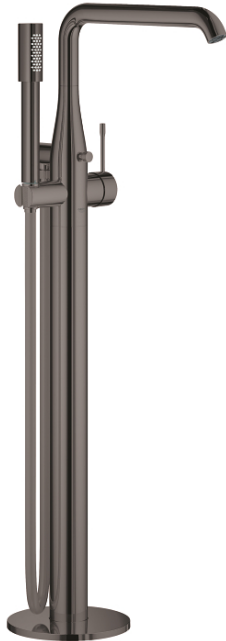

## 23 491 A01 ESSENCE SINGLE-LEVER BATH MIXER 1/2" FLOOR MOUNTED

### PRODUCT DESCRIPTION

- Colour: hard graphite
- for use with rough-in set 45 984
- without roughing-in set
- GROHE SilkMove 35 mm ceramic cartridge
- with temperature limiter
- GROHE LongLife finish
- automatic diverter: bath/shower
- swivel spout with mousseur and stop limiter
- projection 277 mm
- integrated non-return valve in the shower outlet 1/2"
- with shower holder
- metal stick hand shower
- Silverflex shower hose 1250 mm 1/2" x 1/2" (28 362)
- protected against backflow
- min. recommended pressure 1.0 bar