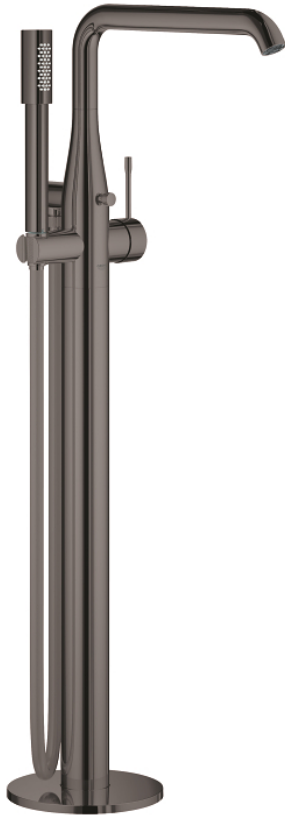

23 491 A01 ESSENCE SINGLE-LEVER BATH MIXER 1/2" FLOOR MOUNTED

PRODUCT DESCRIPTION

- Tyc: hard graphite
- for use with rough-in set 45 984
- without rough-in set (sold separately)
- GROHE SilkMove 35 mm ceramic cartridge
- with temperature limiter
- GROHE LongLife finish
- automatic diverter: bath/shower
- swivel spout with mousseur and stop limiter
- projection 277 mm
- integrated non-return valve in the shower outlet 1/2"
- with shower holder
- metal stick hand shower
- Silverflex shower hose 1250 mm 1/2" x 1/2" (28 362)
- protected against backflow
- min. recommended pressure 1.0 bar