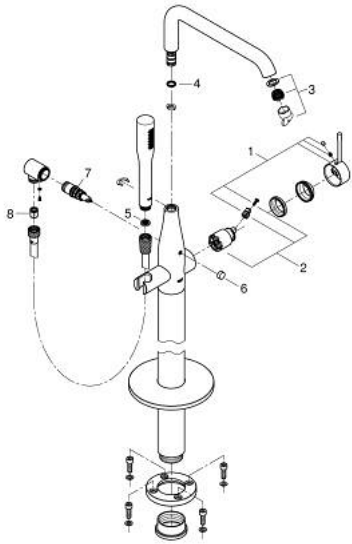

## 23 491 AL1 ESSENCE SINGLE-LEVER BATH MIXER 1/2" FLOOR MOUNTED

### PRODUCT DESCRIPTION

- Colour: brushed hard graphite
- for use with rough-in set 45 984
- without roughing-in set
- GROHE SilkMove 35 mm ceramic cartridge
- with temperature limiter
- GROHE LongLife finish
- automatic diverter: bath/shower
- swivel spout with mousseur and stop limiter
- projection 277 mm
- integrated non-return valve in the shower outlet 1/2"
- with shower holder
- metal stick hand shower
- Silverflex shower hose 1250 mm 1/2" x 1/2" (28 362)
- protected against backflow
- min. recommended pressure 1.0 bar

### SPARE PARTS

- 1: Lever (Spare part-nr. 46916AL0)
- 2: Cartridge (Spare part-nr. 46374000)
- 3: Mousseur (Spare part-nr. 13926000)
- 4: Sealing washer (Spare part-nr. 0128500M)
- 5: Dirt strainer (Spare part-nr. 0700200M)
- 6: Diverter knob (Spare part-nr. 64989AL0)
- 7: Diverter (Spare part-nr. 65655AL0)
- 8: Non-return valve (Spare part-nr. 08565000)