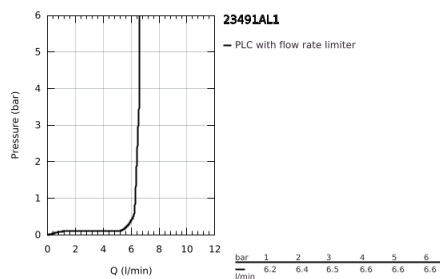

## 23 491 AL1 ESSENCE SINGLE-LEVER BATH MIXER 1/2" FLOOR MOUNTED

### PRODUCT DESCRIPTION

- Colour: brushed hard graphite
- for use with rough-in set 45 984
- without roughing-in set
- GROHE SilkMove 35 mm ceramic cartridge
- with temperature limiter
- GROHE LongLife finish
- automatic diverter: bath/shower
- swivel spout with mousseur and stop limiter
- projection 277 mm
- integrated non-return valve in the shower outlet 1/2"
- with shower holder
- metal stick hand shower
- Silverflex shower hose 1250 mm 1/2" x 1/2" (28 362)
- protected against backflow
- min. recommended pressure 1.0 bar