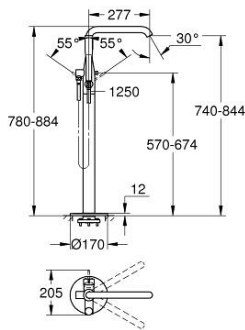

## 23 491 AL1 ESSENCE SINGLE-LEVER BATH MIXER 1/2" FLOOR MOUNTED

### PRODUCT DESCRIPTION

- Colour: brushed hard graphite
- for use with rough-in set 45 984
- without roughing-in set
- GROHE SilkMove 35 mm ceramic cartridge
- with temperature limiter
- GROHE LongLife finish
- automatic diverter: bath/shower
- swivel spout with mousseur and stop limiter
- projection 277 mm
- integrated non-return valve in the shower outlet 1/2"
- with shower holder
- metal stick hand shower
- Silverflex shower hose 1250 mm 1/2" x 1/2" (28 362)
- protected against backflow
- min. recommended pressure 1.0 bar

### SPARE PARTS

- 1: Lever (Spare part-nr. 46916AL0)
- 2: Cartridge (Spare part-nr. 46374000)
- 3: Mousseur (Spare part-nr. 13926000)
- 4: Sealing washer (Spare part-nr. 0128500M)
- 5: Dirt strainer (Spare part-nr. 0700200M)
- 6: Diverter knob (Spare part-nr. 64989AL0)
- 7: Diverter (Spare part-nr. 65655AL0)
- 8: Non-return valve (Spare part-nr. 08565000)