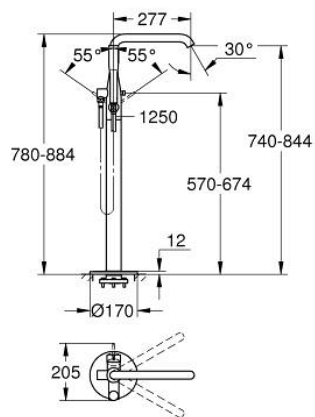

23 491 AL1 ESSENCE SINGLE-LEVER BATH MIXER 1/2" FLOOR MOUNTED

PRODUCT DESCRIPTION

- Tyc: brushed hard graphite
- for use with rough-in set 45 984
- without rough-in set (sold separately)
- GROHE SilkMove 35 mm ceramic cartridge
- with temperature limiter
- GROHE LongLife finish
- automatic diverter: bath/shower
- swivel spout with mousseur and stop limiter
- projection 277 mm
- integrated non-return valve in the shower outlet 1/2"
- with shower holder
- metal stick hand shower
- Silverflex shower hose 1250 mm 1/2" x 1/2" (28 362)
- protected against backflow
- min. recommended pressure 1.0 bar

23 491 AL1 ESSENCE SINGLE-LEVER BATH MIXER 1/2" FLOOR MOUNTED

SPARE PARTS

- 1: Lever (Spare part-nr. 46916AL0)
- 2: Cartridge (Spare part-nr. 46374000)
- 3: Mousseur (Spare part-nr. 13926000)
- 4: Sealing washer (Spare part-nr. 0128500M)
- 5: Dirt strainer (Spare part-nr. 0700200M)
- 6: Diverter knob (Spare part-nr. 64989AL0)
- 7: Diverter (Spare part-nr. 65655AL0)
- 8: Non-return valve (Spare part-nr. 08565000)