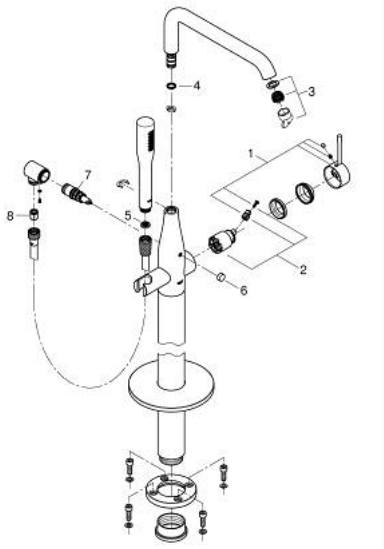

23 491 AL1 ESSENCE SINGLE-LEVER BATH MIXER 1/2" FLOOR MOUNTED

PRODUCT DESCRIPTION

- Tyc: brushed hard graphite
- for use with rough-in set 45 984
- without rough-in set (sold separately)
- GROHE SilkMove 35 mm ceramic cartridge
- with temperature limiter
- GROHE LongLife finish
- automatic diverter: bath/shower
- swivel spout with mousseur and stop limiter
- projection 277 mm
- integrated non-return valve in the shower outlet 1/2"
- with shower holder
- metal stick hand shower
- Silverflex shower hose 1250 mm 1/2" x 1/2" (28 362)
- protected against backflow
- min. recommended pressure 1.0 bar

23 491 AL1 ESSENCE SINGLE-LEVER BATH MIXER 1/2" FLOOR MOUNTED

SPARE PARTS

- 1: Lever (Spare part-nr. 46916AL0)
- 2: Cartridge (Spare part-nr. 46374000)
- 3: Mousseur (Spare part-nr. 13926000)
- 4: Sealing washer (Spare part-nr. 0128500M)
- 5: Dirt strainer (Spare part-nr. 0700200M)
- 6: Diverter knob (Spare part-nr. 64989AL0)
- 7: Diverter (Spare part-nr. 65655AL0)
- 8: Non-return valve (Spare part-nr. 08565000)