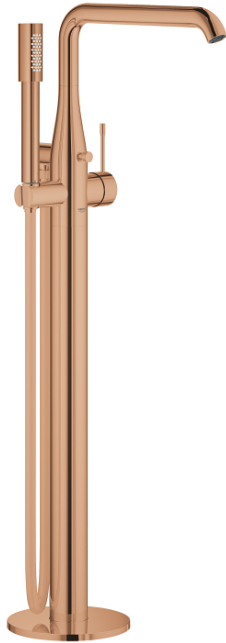

23 491 DA1 ESSENCE SINGLE-LEVER BATH MIXER 1/2" FLOOR MOUNTED

PRODUCT DESCRIPTION

- Colour: warm sunset
- for use with rough-in set 45 984
- without roughing-in set
- GROHE SilkMove 35 mm ceramic cartridge
- with temperature limiter
- GROHE LongLife finish
- automatic diverter: bath/shower
- swivel spout with mousseur and stop limiter
- projection 277 mm
- integrated non-return valve in the shower outlet 1/2"
- with shower holder
- metal stick hand shower
- Silverflex shower hose 1250 mm 1/2" x 1/2" (28 362)
- protected against backflow
- min. recommended pressure 1.0 bar