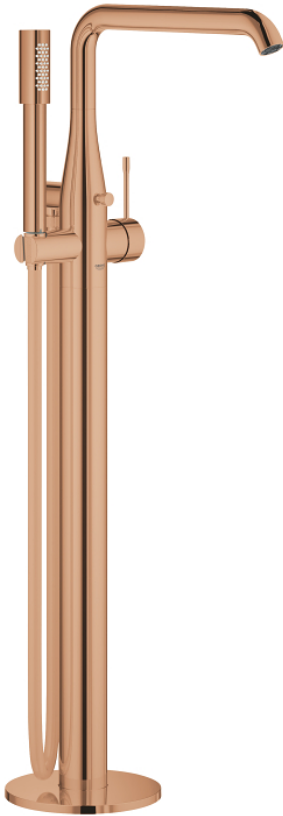

## 23 491 DA1 ESSENCE SINGLE-LEVER BATH MIXER 1/2" FLOOR MOUNTED

### PRODUCT DESCRIPTION

- Tyc: warm sunset
- for use with rough-in set 45 984
- without rough-in set (sold separately)
- GROHE SilkMove 35 mm ceramic cartridge
- with temperature limiter
- GROHE LongLife finish
- automatic diverter: bath/shower
- swivel spout with mousseur and stop limiter
- projection 277 mm
- integrated non-return valve in the shower outlet 1/2"
- with shower holder
- metal stick hand shower
- Silverflex shower hose 1250 mm 1/2" x 1/2" (28 362)
- protected against backflow
- min. recommended pressure 1.0 bar