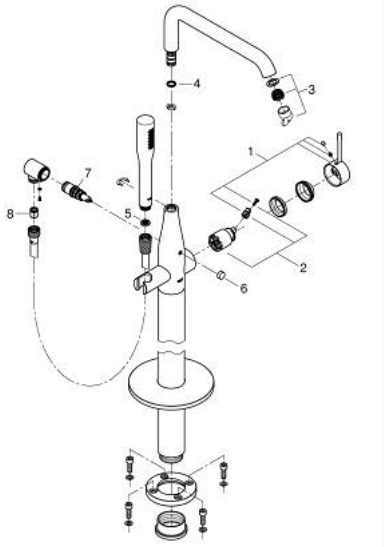

23 491 DC1 ESSENCE SINGLE-LEVER BATH MIXER 1/2" FLOOR MOUNTED

PRODUCT DESCRIPTION

- Colour: supersteel
- for use with rough-in set 45 984
- without roughing-in set
- GROHE SilkMove 35 mm ceramic cartridge
- with temperature limiter
- GROHE LongLife finish
- automatic diverter: bath/shower
- swivel spout with mousseur and stop limiter
- projection 277 mm
- integrated non-return valve in the shower outlet 1/2"
- with shower holder
- metal stick hand shower
- Silverflex shower hose 1250 mm 1/2" x 1/2" (28 362)
- protected against backflow
- min. recommended pressure 1.0 bar

23 491 DC1 ESSENCE SINGLE-LEVER BATH MIXER 1/2" FLOOR MOUNTED

SPARE PARTS

- 1: Lever (Spare part-nr. 46916DC0)
- 2: Cartridge (Spare part-nr. 46374000)
- 3: Mousseur (Spare part-nr. 13926000)
- 4: Sealing washer (Spare part-nr. 0128500M)
- 5: Dirt strainer (Spare part-nr. 0700200M)
- 6: Diverter knob (Spare part-nr. 64989DC0)
- 7: Diverter (Spare part-nr. 65655DC0)
- 8: Non-return valve (Spare part-nr. 08565000)