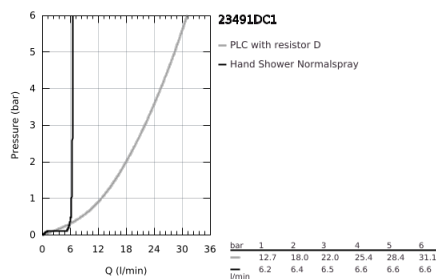

23 491 DC1 ESSENCE SINGLE-LEVER BATH MIXER 1/2" FLOOR MOUNTED

PRODUCT DESCRIPTION

- Colour: supersteel
- for use with rough-in set 45 984
- without roughing-in set
- GROHE SilkMove 35 mm ceramic cartridge
- with temperature limiter
- GROHE LongLife finish
- automatic diverter: bath/shower
- swivel spout with mousseur and stop limiter
- projection 277 mm
- integrated non-return valve in the shower outlet 1/2"
- with shower holder
- metal stick hand shower
- Silverflex shower hose 1250 mm 1/2" x 1/2" (28 362)
- protected against backflow
- min. recommended pressure 1.0 bar

23 491 DC1 ESSENCE SINGLE-LEVER BATH MIXER 1/2" FLOOR MOUNTED

SPARE PARTS

- 1: Lever (Spare part-nr. 46916DC0)
- 2: Cartridge (Spare part-nr. 46374000)
- 3: Mousseur (Spare part-nr. 13926000)
- 4: Sealing washer (Spare part-nr. 0128500M)
- 5: Dirt strainer (Spare part-nr. 0700200M)
- 6: Diverter knob (Spare part-nr. 64989DC0)
- 7: Diverter (Spare part-nr. 65655DC0)
- 8: Non-return valve (Spare part-nr. 08565000)