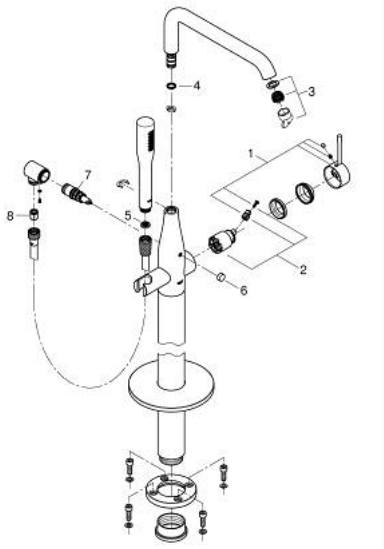

## 23 491 DC1 ESSENCE SINGLE-LEVER BATH MIXER 1/2" FLOOR MOUNTED

### PRODUCT DESCRIPTION

- Typ: supersteel
- for use with rough-in set 45 984
- without rough-in set (sold separately)
- GROHE SilkMove 35 mm ceramic cartridge
- with temperature limiter
- GROHE LongLife finish
- automatic diverter: bath/shower
- swivel spout with mousseur and stop limiter
- projection 277 mm
- integrated non-return valve in the shower outlet 1/2"
- with shower holder
- metal stick hand shower
- Silverflex shower hose 1250 mm 1/2" x 1/2" (28 362)
- protected against backflow
- min. recommended pressure 1.0 bar

### SPARE PARTS

- 1: Lever (Spare part-nr. 46916DC0)
- 2: Cartridge (Spare part-nr. 46374000)
- 3: Mousseur (Spare part-nr. 13926000)
- 4: Sealing washer (Spare part-nr. 0128500M)
- 5: Dirt strainer (Spare part-nr. 0700200M)
- 6: Diverter knob (Spare part-nr. 64989DC0)
- 7: Diverter (Spare part-nr. 65655DC0)
- 8: Non-return valve (Spare part-nr. 08565000)