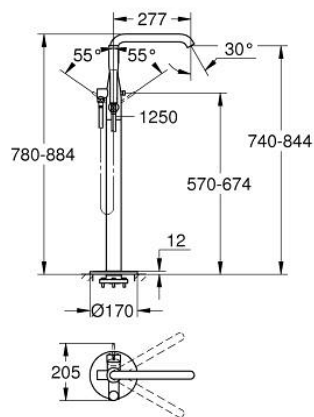

## 23 491 DC1 ESSENCE SINGLE-LEVER BATH MIXER 1/2" FLOOR MOUNTED

### PRODUCT DESCRIPTION

- Typ: supersteel
- for use with rough-in set 45 984
- without rough-in set (sold separately)
- GROHE SilkMove 35 mm ceramic cartridge
- with temperature limiter
- GROHE LongLife finish
- automatic diverter: bath/shower
- swivel spout with mousseur and stop limiter
- projection 277 mm
- integrated non-return valve in the shower outlet 1/2"
- with shower holder
- metal stick hand shower
- Silverflex shower hose 1250 mm 1/2" x 1/2" (28 362)
- protected against backflow
- min. recommended pressure 1.0 bar

### SPARE PARTS

- 1: Lever (Spare part-nr. 46916DC0)
- 2: Cartridge (Spare part-nr. 46374000)
- 3: Mousseur (Spare part-nr. 13926000)
- 4: Sealing washer (Spare part-nr. 0128500M)
- 5: Dirt strainer (Spare part-nr. 0700200M)
- 6: Diverter knob (Spare part-nr. 64989DC0)
- 7: Diverter (Spare part-nr. 65655DC0)
- 8: Non-return valve (Spare part-nr. 08565000)