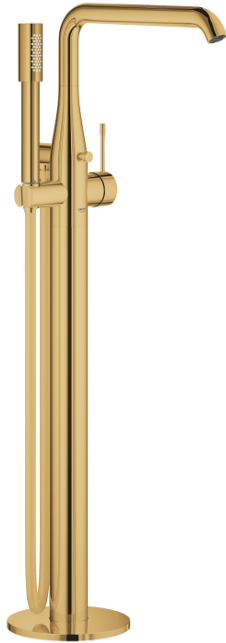

23 491 GL1 ESSENCE SINGLE-LEVER BATH MIXER 1/2" FLOOR MOUNTED

PRODUCT DESCRIPTION

- Colour: cool sunrise
- for use with rough-in set 45 984
- without roughing-in set
- GROHE SilkMove 35 mm ceramic cartridge
- with temperature limiter
- GROHE LongLife finish
- automatic diverter: bath/shower
- swivel spout with mousseur and stop limiter
- projection 277 mm
- integrated non-return valve in the shower outlet 1/2"
- with shower holder
- metal stick hand shower
- Silverflex shower hose 1250 mm 1/2" x 1/2" (28 362)
- protected against backflow
- min. recommended pressure 1.0 bar