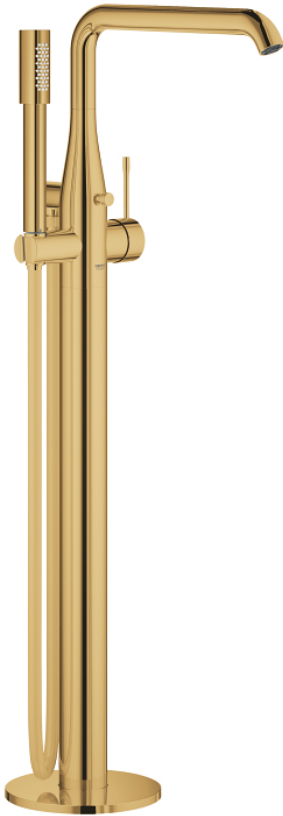

23 491 GL1 ESSENCE SINGLE-LEVER BATH MIXER 1/2" FLOOR MOUNTED

PRODUCT DESCRIPTION

- Tyc: cool sunrise
- for use with rough-in set 45 984
- without rough-in set (sold separately)
- GROHE SilkMove 35 mm ceramic cartridge
- with temperature limiter
- GROHE LongLife finish
- automatic diverter: bath/shower
- swivel spout with mousseur and stop limiter
- projection 277 mm
- integrated non-return valve in the shower outlet 1/2"
- with shower holder
- metal stick hand shower
- Silverflex shower hose 1250 mm 1/2" x 1/2" (28 362)
- protected against backflow
- min. recommended pressure 1.0 bar