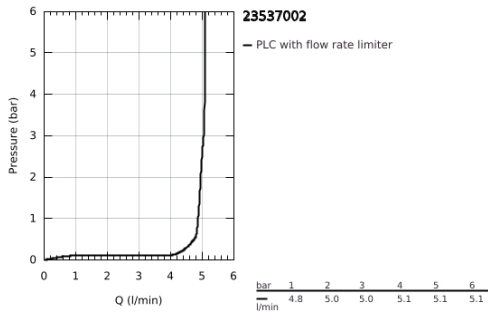

23 537 002 **EUROSMART SINGLE-LEVER BASIN MIXER 1/2" L-SIZE**

PRODUCT DESCRIPTION

- Colour: chrome
- single hole installation
- metal lever
- GROHE SilkMove 28 mm ceramic cartridge
- with temperature limiter
- GROHE LongLife finish
- GROHE EcoJoy - less water, perfect flow
- maximum flow rate (at 3 bar): 5 l/min
- GROHE FastFixation rapid installation system
- swivel tubular spout, swivel area 360°
- pop-up waste set 1 1/4"
- flexible connection hoses

23 537 002 EUROSMART SINGLE-LEVER BASIN MIXER 1/2" L-SIZE

SPARE PARTS

- 1: Lever (Spare part-nr. 46900000)
 - 2: retaining ring (Spare part-nr. 46715000)
 - 3: Cartridge (Spare part-nr. 46580000)
 - 4: Tubular spout (Spare part-nr. 13368000)
 - 4.1: Safety ring (Spare part-nr. 4825700M)
 - 4.2: Mousseur (Spare part-nr. 13967000)
 - 5: Pop-up rod (Spare part-nr. 06329000)
 - 6: Shank mounting kit (Spare part-nr. 46249000)
 - 7: Waste set 1 1/4" (Spare part-nr. 28910000)
 - 7.1: Plug (Spare part-nr. 07182000)
 - 7.2: Eccentric rod (Spare part-nr. 07052000)
 - 8: Mounting wrench (Spare part-nr. 19017000)*
 - 9: Eccentric rod (Spare part-nr. 07341000)*
- * Optional accessories