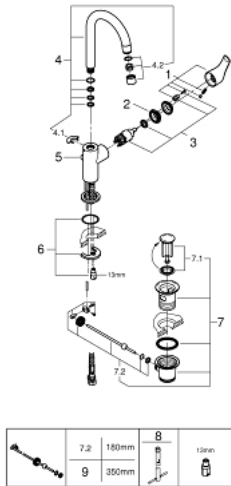

23 537 002 **EUROSMART SINGLE-LEVER BASIN MIXER 1/2" L-SIZE**

PRODUCT DESCRIPTION

- Colour: chrome
- single hole installation
- metal lever
- GROHE SilkMove 28 mm ceramic cartridge
- with temperature limiter
- GROHE LongLife finish
- GROHE EcoJoy - less water, perfect flow
- maximum flow rate (at 3 bar): 5 l/min
- GROHE FastFixation rapid installation system
- swivel tubular spout, swivel area 360°
- pop-up waste set 1 1/4"
- flexible connection hoses

23 537 002 EUROSMART SINGLE-LEVER BASIN MIXER 1/2" L-SIZE

SPARE PARTS

- 1: Lever (Spare part-nr. 46900000)
 - 2: retaining ring (Spare part-nr. 46715000)
 - 3: Cartridge (Spare part-nr. 46580000)
 - 4: Tubular spout (Spare part-nr. 13368000)
 - 4.1: Safety ring (Spare part-nr. 4825700M)
 - 4.2: Mousseur (Spare part-nr. 13967000)
 - 5: Pop-up rod (Spare part-nr. 06329000)
 - 6: Shank mounting kit (Spare part-nr. 46249000)
 - 7: Waste set 1 1/4" (Spare part-nr. 28910000)
 - 7.1: Plug (Spare part-nr. 07182000)
 - 7.2: Eccentric rod (Spare part-nr. 07052000)
 - 8: Mounting wrench (Spare part-nr. 19017000)*
 - 9: Eccentric rod (Spare part-nr. 07341000)*
- * Optional accessories