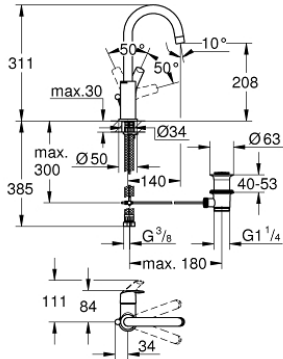

23 537 002 **EUROSMART SINGLE-LEVER BASIN MIXER 1/2" L-SIZE**

PRODUCT DESCRIPTION

- Colour: chrome
- single hole installation
- metal lever
- GROHE SilkMove 28 mm ceramic cartridge
- with temperature limiter
- GROHE LongLife finish
- GROHE EcoJoy - less water, perfect flow
- maximum flow rate (at 3 bar): 5 l/min
- GROHE FastFixation rapid installation system
- swivel tubular spout, swivel area 360°
- pop-up waste set 1 1/4"
- flexible connection hoses

23 537 002 EUROSMART SINGLE-LEVER BASIN MIXER 1/2" L-SIZE

SPARE PARTS

- 1: Lever (Spare part-nr. 46900000)
 - 2: retaining ring (Spare part-nr. 46715000)
 - 3: Cartridge (Spare part-nr. 46580000)
 - 4: Tubular spout (Spare part-nr. 13368000)
 - 4.1: Safety ring (Spare part-nr. 4825700M)
 - 4.2: Mousseur (Spare part-nr. 13967000)
 - 5: Pop-up rod (Spare part-nr. 06329000)
 - 6: Shank mounting kit (Spare part-nr. 46249000)
 - 7: Waste set 1 1/4" (Spare part-nr. 28910000)
 - 7.1: Plug (Spare part-nr. 07182000)
 - 7.2: Eccentric rod (Spare part-nr. 07052000)
 - 8: Mounting wrench (Spare part-nr. 19017000)*
 - 9: Eccentric rod (Spare part-nr. 07341000)*
- * Optional accessories