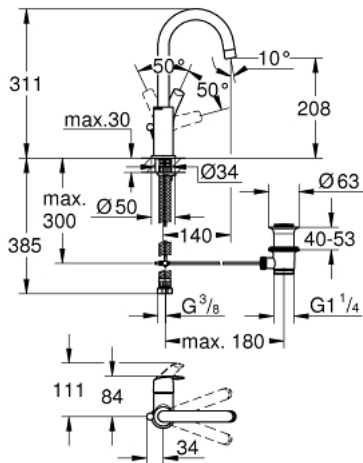

23 537 002 **EUROSMART SINGLE-LEVER BASIN MIXER 1/2"**
L-SIZE

PRODUCT DESCRIPTION

- Tyc: Chrome
- single hole installation
- metal lever
- GROHE SilkMove 28 mm ceramic cartridge
- with temperature limiter
- GROHE LongLife finish
- GROHE EcoJoy - Less water, perfect flow
- maximum flow rate (at 3 bar): 5 l/min
- GROHE FastFixation rapid installation system
- swivel tubular spout, swivel area 360°
- pop-up waste set 1 1/4"
- flexible connection hoses

23 537 002 **EUROSMART SINGLE-LEVER BASIN MIXER 1/2"**
L-SIZE

SPARE PARTS

- 1: Lever (Spare part-nr. 46900000)
 - 2: Fitting ring (Spare part-nr. 46715000)
 - 3: Cartridge (Spare part-nr. 46580000)
 - 4: Tubular spout (Spare part-nr. 13368000)
 - 4.1: Safety ring (Spare part-nr. 4825700M)
 - 4.2: Mousseur (Spare part-nr. 13967000)
 - 5: Pop-up rod (Spare part-nr. 06329000)
 - 6: Shank mounting kit (Spare part-nr. 46249000)
 - 7: Waste set 1 1/4" (Spare part-nr. 28910000)
 - 7.1: Plug (Spare part-nr. 07182000)
 - 7.2: Eccentric rod (Spare part-nr. 07052000)
 - 8: Mounting wrench (Spare part-nr. 19017000)*
 - 9: Eccentric rod (Spare part-nr. 07341000)*
- * Optional accessories