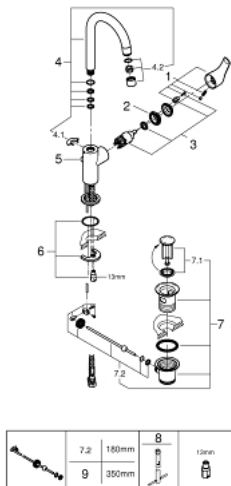

23 537 002 **EUROSMART SINGLE-LEVER BASIN MIXER 1/2"**
L-SIZE

PRODUCT DESCRIPTION

- Tyc: Chrome
- single hole installation
- metal lever
- GROHE SilkMove 28 mm ceramic cartridge
- with temperature limiter
- GROHE LongLife finish
- GROHE EcoJoy - Less water, perfect flow
- maximum flow rate (at 3 bar): 5 l/min
- GROHE FastFixation rapid installation system
- swivel tubular spout, swivel area 360°
- pop-up waste set 1 1/4"
- flexible connection hoses

23 537 002 **EUROSMART SINGLE-LEVER BASIN MIXER 1/2"**
L-SIZE

SPARE PARTS

- 1: Lever (Spare part-nr. 46900000)
 - 2: Fitting ring (Spare part-nr. 46715000)
 - 3: Cartridge (Spare part-nr. 46580000)
 - 4: Tubular spout (Spare part-nr. 13368000)
 - 4.1: Safety ring (Spare part-nr. 4825700M)
 - 4.2: Mousseur (Spare part-nr. 13967000)
 - 5: Pop-up rod (Spare part-nr. 06329000)
 - 6: Shank mounting kit (Spare part-nr. 46249000)
 - 7: Waste set 1 1/4" (Spare part-nr. 28910000)
 - 7.1: Plug (Spare part-nr. 07182000)
 - 7.2: Eccentric rod (Spare part-nr. 07052000)
 - 8: Mounting wrench (Spare part-nr. 19017000)*
 - 9: Eccentric rod (Spare part-nr. 07341000)*
- * Optional accessories