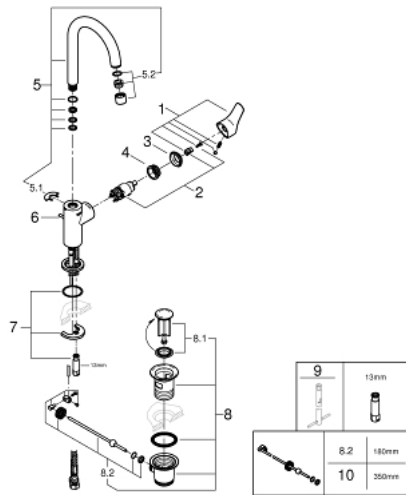

23 537 003 EUROSMART SINGLE-LEVER BASIN MIXER 1/2" L-SIZE

PRODUCT DESCRIPTION

- Colour: chrome
- single hole installation
- metal lever
- GROHE SilkMove 28 mm ceramic cartridge
- with temperature limiter
- GROHE LongLife finish
- GROHE EcoJoy - less water, perfect flow
- maximum flow rate (at 3 bar): 5 l/min
- GROHE FastFixation rapid installation system
- swivel tubular spout
- pop-up waste set 1 1/4"
- flexible connection hoses
- professional exclusive

23 537 003 EUROSMART SINGLE-LEVER BASIN MIXER 1/2" L-SIZE

SPARE PARTS

- 1: Lever (Spare part-nr. 48531000)
 - 2: Cartridge (Spare part-nr. 46580000)
 - 3: Cap (Spare part-nr. 46581000)
 - 4: retaining ring (Spare part-nr. 46715000)
 - 5: Spout (Spare part-nr. 13427000)
 - 5.1: Safety ring (Spare part-nr. 4825700M)
 - 5.2: Mousseur (Spare part-nr. 13935000)
 - 6: Lift rod (Spare part-nr. 65936PD0)
 - 7: Shank mounting kit (Spare part-nr. 46671000)
 - 8: Waste set 1 1/4" (Spare part-nr. 28910000)
 - 8.1: Plug (Spare part-nr. 07182000)
 - 8.2: Eccentric rod (Spare part-nr. 07052000)
 - 9: Mounting wrench (Spare part-nr. 19017000)*
 - 10: Eccentric rod (Spare part-nr. 07341000)*
- * Optional accessories