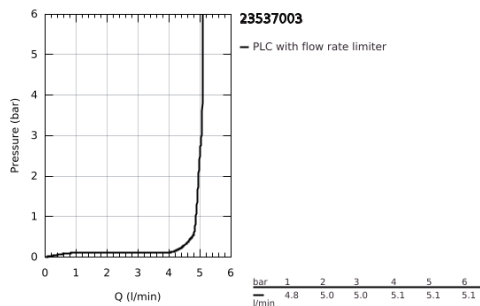

23 537 003 EUROSMART SINGLE-LEVER BASIN MIXER 1/2" L-SIZE

PRODUCT DESCRIPTION

- Colour: chrome
- single hole installation
- metal lever
- GROHE SilkMove 28 mm ceramic cartridge
- with temperature limiter
- GROHE LongLife finish
- GROHE EcoJoy - less water, perfect flow
- maximum flow rate (at 3 bar): 5 l/min
- GROHE FastFixation rapid installation system
- swivel tubular spout
- pop-up waste set 1 1/4"
- flexible connection hoses
- professional exclusive

23 537 003 EUROSMART SINGLE-LEVER BASIN MIXER 1/2" L-SIZE

SPARE PARTS

- 1: Lever (Spare part-nr. 48531000)
 - 2: Cartridge (Spare part-nr. 46580000)
 - 3: Cap (Spare part-nr. 46581000)
 - 4: retaining ring (Spare part-nr. 46715000)
 - 5: Spout (Spare part-nr. 13427000)
 - 5.1: Safety ring (Spare part-nr. 4825700M)
 - 5.2: Mousseur (Spare part-nr. 13935000)
 - 6: Lift rod (Spare part-nr. 65936PD0)
 - 7: Shank mounting kit (Spare part-nr. 46671000)
 - 8: Waste set 1 1/4" (Spare part-nr. 28910000)
 - 8.1: Plug (Spare part-nr. 07182000)
 - 8.2: Eccentric rod (Spare part-nr. 07052000)
 - 9: Mounting wrench (Spare part-nr. 19017000)*
 - 10: Eccentric rod (Spare part-nr. 07341000)*
- * Optional accessories