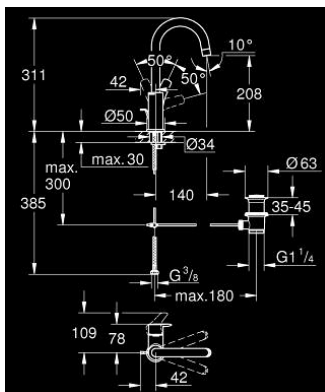

23 537 003 EUROSMART SINGLE-LEVER BASIN MIXER 1/2" L-SIZE

PRODUCT DESCRIPTION

- Colour: chrome
- single hole installation
- metal lever
- GROHE SilkMove 28 mm ceramic cartridge
- with temperature limiter
- GROHE LongLife finish
- GROHE EcoJoy - less water, perfect flow
- maximum flow rate (at 3 bar): 5 l/min
- GROHE FastFixation rapid installation system
- swivel tubular spout
- pop-up waste set 1 1/4"
- flexible connection hoses
- professional exclusive

23 537 003 EUROSMART SINGLE-LEVER BASIN MIXER 1/2" L-SIZE

SPARE PARTS

- 1: Lever (Spare part-nr. 48531000)
 - 2: Cartridge (Spare part-nr. 46580000)
 - 3: Cap (Spare part-nr. 46581000)
 - 4: retaining ring (Spare part-nr. 46715000)
 - 5: Spout (Spare part-nr. 13427000)
 - 5.1: Safety ring (Spare part-nr. 4825700M)
 - 5.2: Mousseur (Spare part-nr. 13935000)
 - 6: Lift rod (Spare part-nr. 65936PD0)
 - 7: Shank mounting kit (Spare part-nr. 46671000)
 - 8: Waste set 1 1/4" (Spare part-nr. 28910000)
 - 8.1: Plug (Spare part-nr. 07182000)
 - 8.2: Eccentric rod (Spare part-nr. 07052000)
 - 9: Mounting wrench (Spare part-nr. 19017000)*
 - 10: Eccentric rod (Spare part-nr. 07341000)*
- * Optional accessories