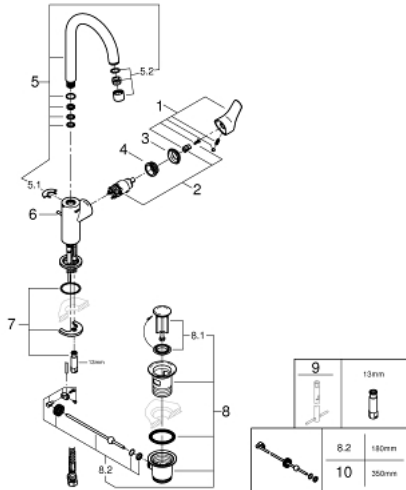

23 537 003 **EUROSMART SINGLE-LEVER BASIN MIXER 1/2"**
L-SIZE

PRODUCT DESCRIPTION

- Tyc: Chrome
- single hole installation
- metal lever
- GROHE SilkMove 28 mm ceramic cartridge
- with temperature limiter
- GROHE LongLife finish
- GROHE EcoJoy - Less water, perfect flow
- maximum flow rate (at 3 bar): 5 l/min
- GROHE FastFixation rapid installation system
- swivel tubular spout
- pop-up waste set 1 1/4"
- flexible connection hoses
- professional exclusive

23 537 003 **EUROSMART SINGLE-LEVER BASIN MIXER 1/2"**
L-SIZE

SPARE PARTS

- 1: Lever (Spare part-nr. 48531000)
 - 2: Cartridge (Spare part-nr. 46580000)
 - 3: Cap (Spare part-nr. 46581000)
 - 4: Fitting ring (Spare part-nr. 46715000)
 - 5: Spout (Spare part-nr. 13427000)
 - 5.1: Safety ring (Spare part-nr. 4825700M)
 - 5.2: Mousseur (Spare part-nr. 13935000)
 - 6: Lift rod (Spare part-nr. 65936PD0)
 - 7: Shank mounting kit (Spare part-nr. 46671000)
 - 8: Waste set 1 1/4" (Spare part-nr. 28910000)
 - 8.1: Plug (Spare part-nr. 07182000)
 - 8.2: Eccentric rod (Spare part-nr. 07052000)
 - 9: Mounting wrench (Spare part-nr. 19017000)*
 - 10: Eccentric rod (Spare part-nr. 07341000)*
- * Optional accessories