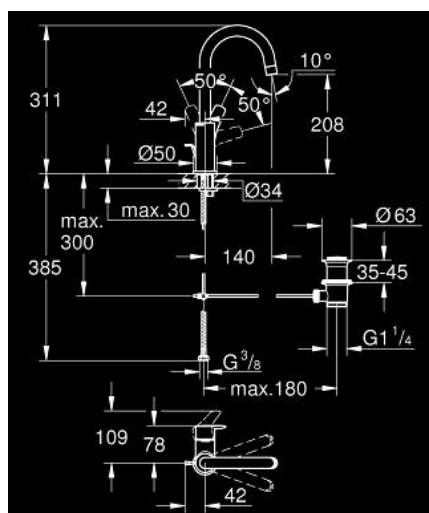

23 537 003 **EUROSMART SINGLE-LEVER BASIN MIXER 1/2"**
L-SIZE

PRODUCT DESCRIPTION

- Tyc: Chrome
- single hole installation
- metal lever
- GROHE SilkMove 28 mm ceramic cartridge
- with temperature limiter
- GROHE LongLife finish
- GROHE EcoJoy - Less water, perfect flow
- maximum flow rate (at 3 bar): 5 l/min
- GROHE FastFixation rapid installation system
- swivel tubular spout
- pop-up waste set 1 1/4"
- flexible connection hoses
- professional exclusive

23 537 003 **EUROSMART SINGLE-LEVER BASIN MIXER 1/2"**
L-SIZE

SPARE PARTS

- 1: Lever (Spare part-nr. 48531000)
 - 2: Cartridge (Spare part-nr. 46580000)
 - 3: Cap (Spare part-nr. 46581000)
 - 4: Fitting ring (Spare part-nr. 46715000)
 - 5: Spout (Spare part-nr. 13427000)
 - 5.1: Safety ring (Spare part-nr. 4825700M)
 - 5.2: Mousseur (Spare part-nr. 13935000)
 - 6: Lift rod (Spare part-nr. 65936PD0)
 - 7: Shank mounting kit (Spare part-nr. 46671000)
 - 8: Waste set 1 1/4" (Spare part-nr. 28910000)
 - 8.1: Plug (Spare part-nr. 07182000)
 - 8.2: Eccentric rod (Spare part-nr. 07052000)
 - 9: Mounting wrench (Spare part-nr. 19017000)*
 - 10: Eccentric rod (Spare part-nr. 07341000)*
- * Optional accessories