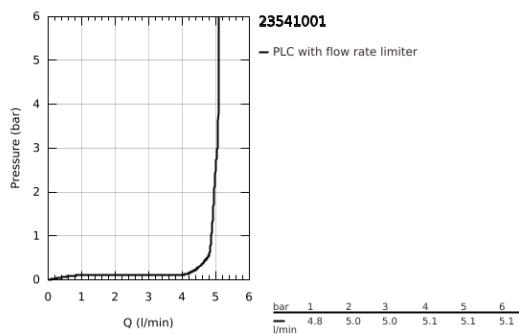

23 541 001 ESSENCE SINGLE-LEVER BASIN MIXER 1/2" L-SIZE

PRODUCT DESCRIPTION

- Colour: chrome
- single hole installation
- metal lever
- GROHE SilkMove 28 mm ceramic cartridge
- with temperature limiter
- GROHE LongLife finish
- GROHE EcoJoy - less water, perfect flow
- maximum flow rate (at 3 bar): 5.7 l/min
- GROHE AquaGuide adjustable mousseur
- GROHE FastFixation Plus installation system
- swivel spout with mousseur and stop limiter
- smooth body
- flexible connection hoses
- min. recommended pressure 1.0 bar

23 541 001 ESSENCE SINGLE-LEVER BASIN MIXER 1/2" L-SIZE

SPARE PARTS

- 1: Lever (Spare part-nr. 46919000)
 - 2: Cartridge (Spare part-nr. 46580000)
 - 3: screw ring (Spare part-nr. 48591000)
 - 4: Tubular spout (Spare part-nr. 13374000)
 - 4.1: Mousseur (Spare part-nr. 48270000)
 - 4.2: Sealing washer (Spare part-nr. 0128500M)
 - 4.3: Safety ring (Spare part-nr. 4826600M)
 - 5: Escutcheon (Spare part-nr. 48603000)
 - 6: Shank mounting kit (Spare part-nr. 46645000)
 - 7: Mounting wrench (Spare part-nr. 19017000)*
 - 8: Waste set with push-open plug (Spare part-nr. 65807000)*
- * Optional accessories