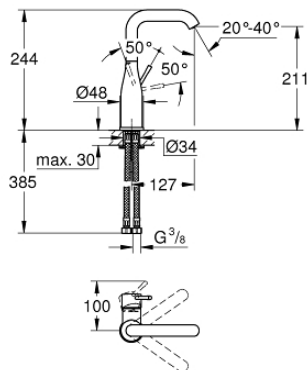

23 541 001 ESSENCE SINGLE-LEVER BASIN MIXER 1/2" L-SIZE

PRODUCT DESCRIPTION

- Colour: chrome
- single hole installation
- metal lever
- GROHE SilkMove 28 mm ceramic cartridge
- with temperature limiter
- GROHE LongLife finish
- GROHE EcoJoy - less water, perfect flow
- maximum flow rate (at 3 bar): 5.7 l/min
- GROHE AquaGuide adjustable mousseur
- GROHE FastFixation Plus installation system
- swivel spout with mousseur and stop limiter
- smooth body
- flexible connection hoses
- min. recommended pressure 1.0 bar

23 541 001 ESSENCE SINGLE-LEVER BASIN MIXER 1/2" L-SIZE

SPARE PARTS

- 1: Lever (Spare part-nr. 46919000)
 - 2: Cartridge (Spare part-nr. 46580000)
 - 3: screw ring (Spare part-nr. 48591000)
 - 4: Tubular spout (Spare part-nr. 13374000)
 - 4.1: Mousseur (Spare part-nr. 48270000)
 - 4.2: Sealing washer (Spare part-nr. 0128500M)
 - 4.3: Safety ring (Spare part-nr. 4826600M)
 - 5: Escutcheon (Spare part-nr. 48603000)
 - 6: Shank mounting kit (Spare part-nr. 46645000)
 - 7: Mounting wrench (Spare part-nr. 19017000)*
 - 8: Waste set with push-open plug (Spare part-nr. 65807000)*
- * Optional accessories