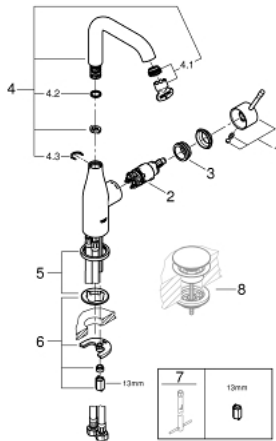

23 541 001 ESSENCE SINGLE-LEVER BASIN MIXER 1/2" L-SIZE

PRODUCT DESCRIPTION

- Colour: chrome
- single hole installation
- metal lever
- GROHE SilkMove 28 mm ceramic cartridge
- with temperature limiter
- GROHE LongLife finish
- GROHE EcoJoy - less water, perfect flow
- maximum flow rate (at 3 bar): 5.7 l/min
- GROHE AquaGuide adjustable mousseur
- GROHE FastFixation Plus installation system
- swivel spout with mousseur and stop limiter
- smooth body
- flexible connection hoses
- min. recommended pressure 1.0 bar

23 541 001 ESSENCE SINGLE-LEVER BASIN MIXER 1/2" L-SIZE

SPARE PARTS

- 1: Lever (Spare part-nr. 46919000)
 - 2: Cartridge (Spare part-nr. 46580000)
 - 3: screw ring (Spare part-nr. 48591000)
 - 4: Tubular spout (Spare part-nr. 13374000)
 - 4.1: Mousseur (Spare part-nr. 48270000)
 - 4.2: Sealing washer (Spare part-nr. 0128500M)
 - 4.3: Safety ring (Spare part-nr. 4826600M)
 - 5: Escutcheon (Spare part-nr. 48603000)
 - 6: Shank mounting kit (Spare part-nr. 46645000)
 - 7: Mounting wrench (Spare part-nr. 19017000)*
 - 8: Waste set with push-open plug (Spare part-nr. 65807000)*
- * Optional accessories