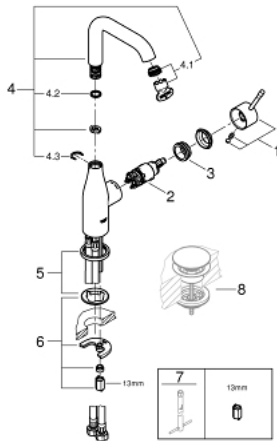

23 541 001 **ESSENCE SINGLE-LEVER BASIN MIXER 1/2"**
L-SIZE

PRODUCT DESCRIPTION

- Tyc: Chrome
- single hole installation
- metal lever
- GROHE SilkMove 28 mm ceramic cartridge
- with temperature limiter
- GROHE LongLife finish
- GROHE EcoJoy - Less water, perfect flow
- maximum flow rate (at 3 bar): 5.7 l/min
- GROHE AquaGuide adjustable mousseur
- GROHE FastFixation Plus installation system
- swivel spout with mousseur and stop limiter
- smooth body
- flexible connection hoses
- min. recommended pressure 1.0 bar

23 541 001 **ESSENCE SINGLE-LEVER BASIN MIXER 1/2"**
L-SIZE

SPARE PARTS

- 1: Lever (Spare part-nr. 46919000)
 - 2: Cartridge (Spare part-nr. 46580000)
 - 3: screw ring (Spare part-nr. 48591000)
 - 4: Tubular spout (Spare part-nr. 13374000)
 - 4.1: Mousseur (Spare part-nr. 48270000)
 - 4.2: Sealing washer (Spare part-nr. 0128500M)
 - 4.3: Safety ring (Spare part-nr. 4826600M)
 - 5: Escutcheon (Spare part-nr. 48603000)
 - 6: Shank mounting kit (Spare part-nr. 46645000)
 - 7: Mounting wrench (Spare part-nr. 19017000)*
 - 8: Waste set with push-open plug (Spare part-nr. 65807000)*
- * Optional accessories