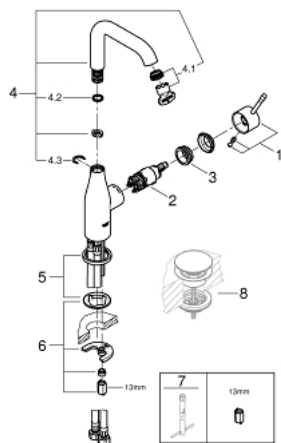

23 541 001 **ESSENCE SINGLE-LEVER BASIN MIXER 1/2"**
L-SIZE

PRODUCT DESCRIPTION

- Tyc: Chrome
- single hole installation
- metal lever
- GROHE SilkMove 28 mm ceramic cartridge
- with temperature limiter
- GROHE LongLife finish
- GROHE EcoJoy mousseur 5.7 l/min
- GROHE AquaGuide adjustable mousseur
- GROHE FastFixation Plus installation system
- swivel spout with mousseur and stop limiter
- smooth body
- flexible connection hoses
- min. recommended pressure 1.0 bar

23 541 001 **ESSENCE SINGLE-LEVER BASIN MIXER 1/2"**
L-SIZE

SPARE PARTS

- 1: Lever (Spare part-nr. 46919000)
 - 2: Cartridge (Spare part-nr. 46580000)
 - 3: screw ring (Spare part-nr. 48591000)
 - 4: Tubular spout (Spare part-nr. 13374000)
 - 4.1: Mousseur (Spare part-nr. 48270000)
 - 4.2: Sealing washer (Spare part-nr. 0128500M)
 - 4.3: Safety ring (Spare part-nr. 4826600M)
 - 5: Escutcheon (Spare part-nr. 48603000)
 - 6: Shank mounting kit (Spare part-nr. 46645000)
 - 7: Mounting wrench (Spare part-nr. 19017000)*
 - 8: Waste set with push-open plug (Spare part-nr. 65807000)*
- * Optional accessories