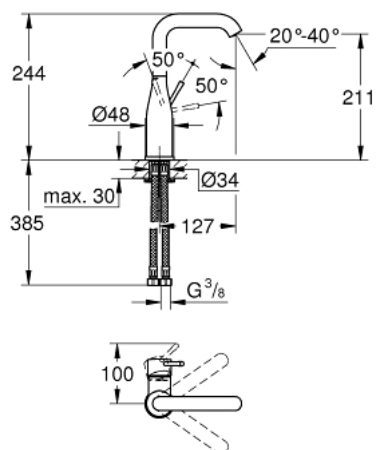

23 541 001 **ESSENCE SINGLE-LEVER BASIN MIXER 1/2"**
L-SIZE

PRODUCT DESCRIPTION

- Tyc: Chrome
- single hole installation
- metal lever
- GROHE SilkMove 28 mm ceramic cartridge
- with temperature limiter
- GROHE LongLife finish
- GROHE EcoJoy mousseur 5.7 l/min
- GROHE AquaGuide adjustable mousseur
- GROHE FastFixation Plus installation system
- swivel spout with mousseur and stop limiter
- smooth body
- flexible connection hoses
- min. recommended pressure 1.0 bar

23 541 001 **ESSENCE SINGLE-LEVER BASIN MIXER 1/2"**
L-SIZE

SPARE PARTS

- 1: Lever (Spare part-nr. 46919000)
 - 2: Cartridge (Spare part-nr. 46580000)
 - 3: screw ring (Spare part-nr. 48591000)
 - 4: Tubular spout (Spare part-nr. 13374000)
 - 4.1: Mousseur (Spare part-nr. 48270000)
 - 4.2: Sealing washer (Spare part-nr. 0128500M)
 - 4.3: Safety ring (Spare part-nr. 4826600M)
 - 5: Escutcheon (Spare part-nr. 48603000)
 - 6: Shank mounting kit (Spare part-nr. 46645000)
 - 7: Mounting wrench (Spare part-nr. 19017000)*
 - 8: Waste set with push-open plug (Spare part-nr. 65807000)*
- * Optional accessories