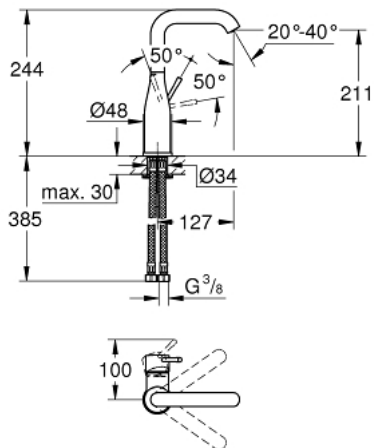

23 541 001 **ESSENCE SINGLE-LEVER BASIN MIXER 1/2"**
L-SIZE

PRODUCT DESCRIPTION

- Tyc: Chrome
- single hole installation
- metal lever
- GROHE SilkMove 28 mm ceramic cartridge
- with temperature limiter
- GROHE LongLife finish
- GROHE EcoJoy - Less water, perfect flow
- maximum flow rate (at 3 bar): 5.7 l/min
- GROHE AquaGuide adjustable mousseur
- GROHE FastFixation Plus installation system
- swivel spout with mousseur and stop limiter
- smooth body
- flexible connection hoses
- min. recommended pressure 1.0 bar

23 541 001 **ESSENCE SINGLE-LEVER BASIN MIXER 1/2"**
L-SIZE

SPARE PARTS

- 1: Lever (Spare part-nr. 46919000)
 - 2: Cartridge (Spare part-nr. 46580000)
 - 3: screw ring (Spare part-nr. 48591000)
 - 4: Tubular spout (Spare part-nr. 13374000)
 - 4.1: Mousseur (Spare part-nr. 48270000)
 - 4.2: Sealing washer (Spare part-nr. 0128500M)
 - 4.3: Safety ring (Spare part-nr. 4826600M)
 - 5: Escutcheon (Spare part-nr. 48603000)
 - 6: Shank mounting kit (Spare part-nr. 46645000)
 - 7: Mounting wrench (Spare part-nr. 19017000)*
 - 8: Waste set with push-open plug (Spare part-nr. 65807000)*
- * Optional accessories