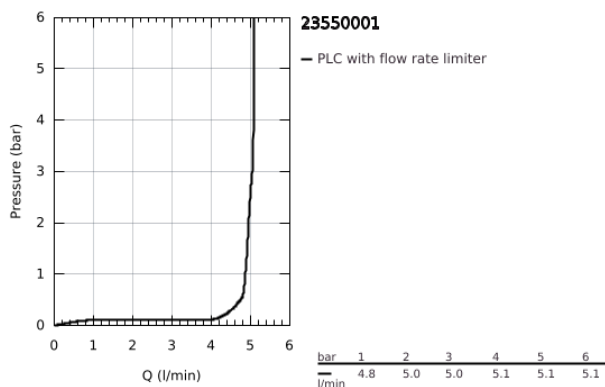

23 550 001 **START BASIN MIXER 1/2"**
S-SIZE

PRODUCT DESCRIPTION

- Colour: chrome
- single hole installation
- metal lever
- GROHE SilkMove 35 mm ceramic cartridge
- with temperature limiter
- adjustable flow rate limiter
- GROHE LongLife finish
- mousseur 5.7 l/min
- smooth body
- waste set with push-open plug
- flexible connection hoses
- GROHE FastFixation rapid installation system

23 550 001 **START BASIN MIXER 1/2"**
S-SIZE

SPARE PARTS

- 1: Lever (Spare part-nr. 46897000)
- 2: Cap (Spare part-nr. 46492000)
- 3: Screw coupling (Spare part-nr. 46460000)
- 4: Cartridge (Spare part-nr. 46374000)
- 5: Mousseur (Spare part-nr. 48159000)
- 6: Shank mounting kit (Spare part-nr. 46671000)
- 7: Socket spanner (Spare part-nr. 19332000)
- 8: Mounting wrench (Spare part-nr. 19017000)