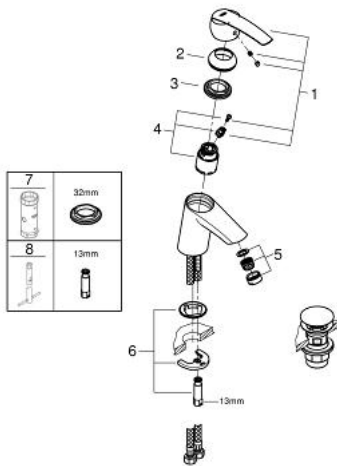

23 550 001 **START BASIN MIXER 1/2"**
S-SIZE

PRODUCT DESCRIPTION

- Colour: chrome
- single hole installation
- metal lever
- GROHE SilkMove 35 mm ceramic cartridge
- with temperature limiter
- adjustable flow rate limiter
- GROHE LongLife finish
- mousseur 5.7 l/min
- smooth body
- waste set with push-open plug
- flexible connection hoses
- GROHE FastFixation rapid installation system

23 550 001 **START BASIN MIXER 1/2"**
S-SIZE

SPARE PARTS

- 1: Lever (Spare part-nr. 46897000)
- 2: Cap (Spare part-nr. 46492000)
- 3: Screw coupling (Spare part-nr. 46460000)
- 4: Cartridge (Spare part-nr. 46374000)
- 5: Mousseur (Spare part-nr. 48159000)
- 6: Shank mounting kit (Spare part-nr. 46671000)
- 7: Socket spanner (Spare part-nr. 19332000)
- 8: Mounting wrench (Spare part-nr. 19017000)