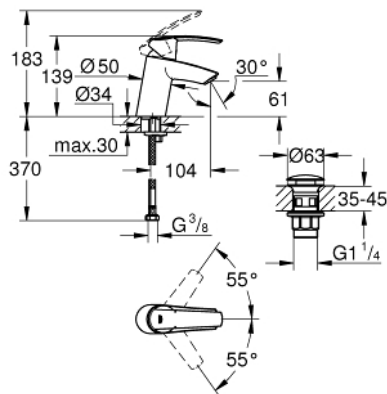

23 550 001 **START BASIN MIXER 1/2"**
S-SIZE

PRODUCT DESCRIPTION

- Colour: chrome
- single hole installation
- metal lever
- GROHE SilkMove 35 mm ceramic cartridge
- with temperature limiter
- adjustable flow rate limiter
- GROHE LongLife finish
- mousseur 5.7 l/min
- smooth body
- waste set with push-open plug
- flexible connection hoses
- GROHE FastFixation rapid installation system

23 550 001 **START BASIN MIXER 1/2"**
S-SIZE

SPARE PARTS

- 1: Lever (Spare part-nr. 46897000)
- 2: Cap (Spare part-nr. 46492000)
- 3: Screw coupling (Spare part-nr. 46460000)
- 4: Cartridge (Spare part-nr. 46374000)
- 5: Mousseur (Spare part-nr. 48159000)
- 6: Shank mounting kit (Spare part-nr. 46671000)
- 7: Socket spanner (Spare part-nr. 19332000)
- 8: Mounting wrench (Spare part-nr. 19017000)