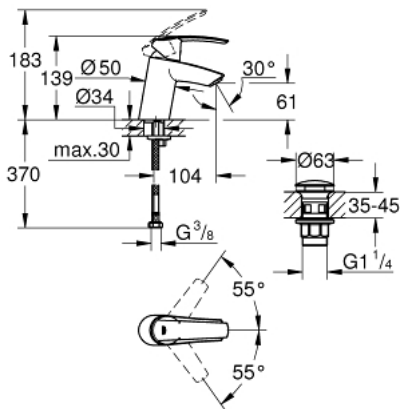

23 550 001 **START BASIN MIXER 1/2"**
S-SIZE

PRODUCT DESCRIPTION

- Tyc: Chrome
- single hole installation
- metal lever
- GROHE SilkMove 35 mm ceramic cartridge
- with temperature limiter
- adjustable flow rate limiter
- GROHE LongLife finish
- mousseur 5.7 l/min
- smooth body
- waste set with push-open plug
- flexible connection hoses
- GROHE FastFixation rapid installation system

23 550 001 **START BASIN MIXER 1/2"**
S-SIZE

SPARE PARTS

- 1: Lever (Spare part-nr. 46897000)
- 2: Cap (Spare part-nr. 46492000)
- 3: Screw coupling (Spare part-nr. 46460000)
- 4: Cartridge (Spare part-nr. 46374000)
- 5: Mousseur (Spare part-nr. 48159000)
- 6: Shank mounting kit (Spare part-nr. 46671000)
- 7: Socket spanner (Spare part-nr. 19332000)
- 8: Mounting wrench (Spare part-nr. 19017000)