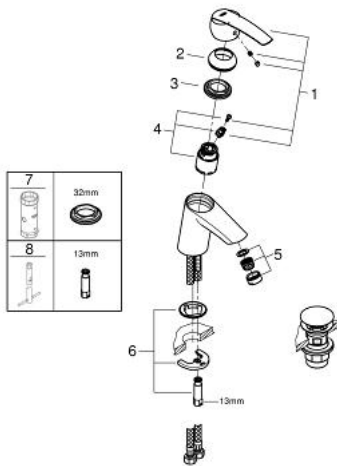

23 550 001 **START BASIN MIXER 1/2"**
S-SIZE

PRODUCT DESCRIPTION

- Tyc: Chrome
- single hole installation
- metal lever
- GROHE SilkMove 35 mm ceramic cartridge
- with temperature limiter
- adjustable flow rate limiter
- GROHE LongLife finish
- mousseur 5.7 l/min
- smooth body
- waste set with push-open plug
- flexible connection hoses
- GROHE FastFixation rapid installation system

23 550 001 **START BASIN MIXER 1/2"**
S-SIZE

SPARE PARTS

- 1: Lever (Spare part-nr. 46897000)
- 2: Cap (Spare part-nr. 46492000)
- 3: Screw coupling (Spare part-nr. 46460000)
- 4: Cartridge (Spare part-nr. 46374000)
- 5: Mousseur (Spare part-nr. 48159000)
- 6: Shank mounting kit (Spare part-nr. 46671000)
- 7: Socket spanner (Spare part-nr. 19332000)
- 8: Mounting wrench (Spare part-nr. 19017000)