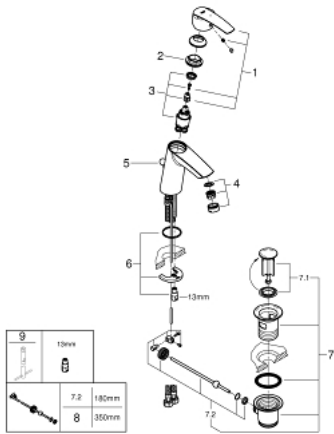

23 552 001 **START BASIN MIXER 1/2"**
M-SIZE

PRODUCT DESCRIPTION

- Colour: chrome
- single hole installation
- metal lever
- GROHE SilkMove 28 mm ceramic cartridge
- OpenCold - cold water flow in mid-lever position
- with temperature limiter
- mousseur 5.7 l/min
- GROHE LongLife finish
- pop-up waste set 1 1/4"
- flexible connection hoses
- GROHE FastFixation rapid installation system

23 552 001 **START BASIN MIXER 1/2"**
M-SIZE

SPARE PARTS

- 1: Lever (Spare part-nr. 46865000)
 - 2: retaining ring (Spare part-nr. 46715000)
 - 3: Cartridge (Spare part-nr. 46580000)
 - 4: Laminar flow straightener (Spare part-nr. 64450000)
 - 5: Pop-up rod (Spare part-nr. 06329000)
 - 6: Shank mounting kit (Spare part-nr. 46249000)
 - 7: Waste set 1 1/4" (Spare part-nr. 28910000)
 - 7.1: Plug (Spare part-nr. 07182000)
 - 7.2: Eccentric rod (Spare part-nr. 07052000)
 - 8: Eccentric rod (Spare part-nr. 07341000)*
 - 9: Mounting wrench (Spare part-nr. 19017000)*
- * Optional accessories