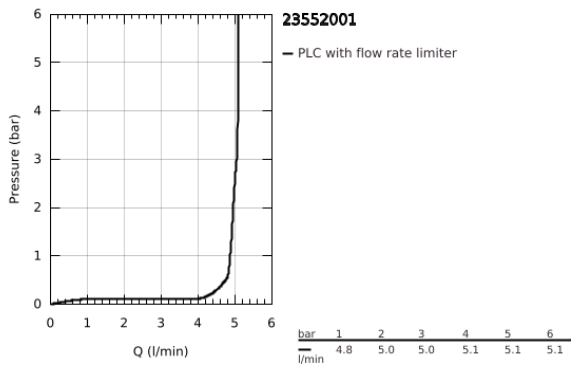

23 552 001 **START BASIN MIXER 1/2"**
M-SIZE

PRODUCT DESCRIPTION

- Colour: chrome
- single hole installation
- metal lever
- GROHE SilkMove 28 mm ceramic cartridge
- OpenCold - cold water flow in mid-lever position
- with temperature limiter
- mousseur 5.7 l/min
- GROHE LongLife finish
- pop-up waste set 1 1/4"
- flexible connection hoses
- GROHE FastFixation rapid installation system

23 552 001 **START BASIN MIXER 1/2"**
M-SIZE

SPARE PARTS

- 1: Lever (Spare part-nr. 46865000)
 - 2: retaining ring (Spare part-nr. 46715000)
 - 3: Cartridge (Spare part-nr. 46580000)
 - 4: Laminar flow straightener (Spare part-nr. 64450000)
 - 5: Pop-up rod (Spare part-nr. 06329000)
 - 6: Shank mounting kit (Spare part-nr. 46249000)
 - 7: Waste set 1 1/4" (Spare part-nr. 28910000)
 - 7.1: Plug (Spare part-nr. 07182000)
 - 7.2: Eccentric rod (Spare part-nr. 07052000)
 - 8: Eccentric rod (Spare part-nr. 07341000)*
 - 9: Mounting wrench (Spare part-nr. 19017000)*
- * Optional accessories