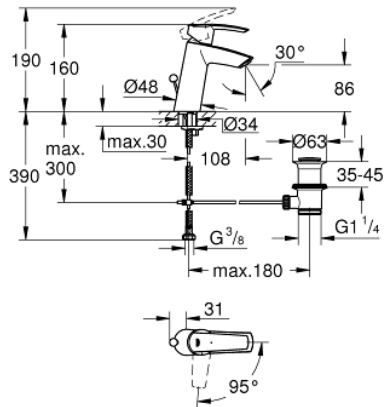

23 552 001 **START BASIN MIXER 1/2"**
M-SIZE

PRODUCT DESCRIPTION

- Colour: chrome
- single hole installation
- metal lever
- GROHE SilkMove 28 mm ceramic cartridge
- OpenCold - cold water flow in mid-lever position
- with temperature limiter
- mousseur 5.7 l/min
- GROHE LongLife finish
- pop-up waste set 1 1/4"
- flexible connection hoses
- GROHE FastFixation rapid installation system

23 552 001 **START BASIN MIXER 1/2"**
M-SIZE

SPARE PARTS

- 1: Lever (Spare part-nr. 46865000)
 - 2: retaining ring (Spare part-nr. 46715000)
 - 3: Cartridge (Spare part-nr. 46580000)
 - 4: Laminar flow straightener (Spare part-nr. 64450000)
 - 5: Pop-up rod (Spare part-nr. 06329000)
 - 6: Shank mounting kit (Spare part-nr. 46249000)
 - 7: Waste set 1 1/4" (Spare part-nr. 28910000)
 - 7.1: Plug (Spare part-nr. 07182000)
 - 7.2: Eccentric rod (Spare part-nr. 07052000)
 - 8: Eccentric rod (Spare part-nr. 07341000)*
 - 9: Mounting wrench (Spare part-nr. 19017000)*
- * Optional accessories