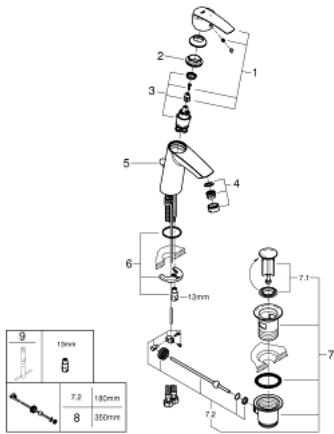

23 552 001 **START BASIN MIXER 1/2"**
M-SIZE

PRODUCT DESCRIPTION

- Tyc: Chrome
- single hole installation
- metal lever
- GROHE SilkMove 28 mm ceramic cartridge
- OpenCold - cold water flow in mid-lever position
- with temperature limiter
- mousseur 5.7 l/min
- GROHE LongLife finish
- pop-up waste set 1 1/4"
- flexible connection hoses
- GROHE FastFixation rapid installation system

23 552 001 **START BASIN MIXER 1/2"**
M-SIZE

SPARE PARTS

- 1: Lever (Spare part-nr. 46865000)
 - 2: Fitting ring (Spare part-nr. 46715000)
 - 3: Cartridge (Spare part-nr. 46580000)
 - 4: Laminar flow straightener (Spare part-nr. 64450000)
 - 5: Pop-up rod (Spare part-nr. 06329000)
 - 6: Shank mounting kit (Spare part-nr. 46249000)
 - 7: Waste set 1 1/4" (Spare part-nr. 28910000)
 - 7.1: Plug (Spare part-nr. 07182000)
 - 7.2: Eccentric rod (Spare part-nr. 07052000)
 - 8: Eccentric rod (Spare part-nr. 07341000)*
 - 9: Mounting wrench (Spare part-nr. 19017000)*
- * Optional accessories