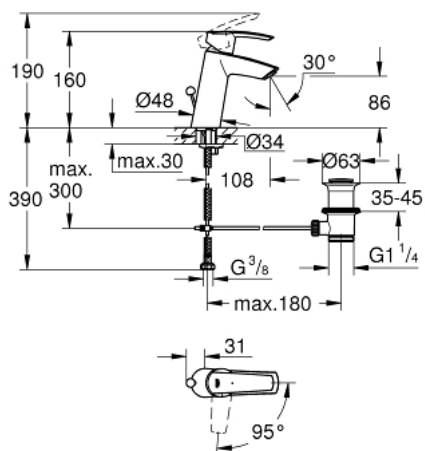

23 552 001 **START BASIN MIXER 1/2"**
M-SIZE

PRODUCT DESCRIPTION

- Tyc: Chrome
- single hole installation
- metal lever
- GROHE SilkMove 28 mm ceramic cartridge
- OpenCold - cold water flow in mid-lever position
- with temperature limiter
- mousseur 5.7 l/min
- GROHE LongLife finish
- pop-up waste set 1 1/4"
- flexible connection hoses
- GROHE FastFixation rapid installation system

23 552 001 **START BASIN MIXER 1/2"**
M-SIZE

SPARE PARTS

- 1: Lever (Spare part-nr. 46865000)
 - 2: Fitting ring (Spare part-nr. 46715000)
 - 3: Cartridge (Spare part-nr. 46580000)
 - 4: Laminar flow straightener (Spare part-nr. 64450000)
 - 5: Pop-up rod (Spare part-nr. 06329000)
 - 6: Shank mounting kit (Spare part-nr. 46249000)
 - 7: Waste set 1 1/4" (Spare part-nr. 28910000)
 - 7.1: Plug (Spare part-nr. 07182000)
 - 7.2: Eccentric rod (Spare part-nr. 07052000)
 - 8: Eccentric rod (Spare part-nr. 07341000)*
 - 9: Mounting wrench (Spare part-nr. 19017000)*
- * Optional accessories