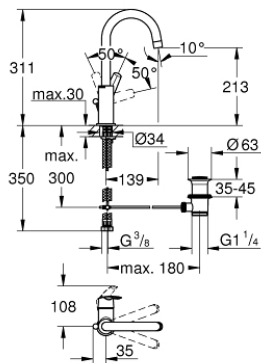

23 554 001 **START SINGLE-LEVER BASIN MIXER 1/2" L-SIZE**

PRODUCT DESCRIPTION

- Colour: chrome
- single hole installation
- metal lever
- GROHE SilkMove 28 mm ceramic cartridge
- with temperature limiter
- GROHE LongLife finish
- mousseur 5.7 l/min
- swivel tubular spout, swivel area 360°
- flexible connection hoses
- pop-up waste set 1 1/4"
- GROHE FastFixation rapid installation system

23 554 001 **START SINGLE-LEVER BASIN MIXER 1/2" L-SIZE**

SPARE PARTS

- 1: Lever (Spare part-nr. 46900000)
 - 2: retaining ring (Spare part-nr. 46715000)
 - 3: Cartridge (Spare part-nr. 46580000)
 - 4: Spout (Spare part-nr. 13427000)
 - 4.1: Safety ring (Spare part-nr. 4825700M)
 - 4.2: Mousseur (Spare part-nr. 13935000)
 - 5: Pop-up rod (Spare part-nr. 06329000)
 - 6: Shank mounting kit (Spare part-nr. 46249000)
 - 7: Waste set 1 1/4" (Spare part-nr. 28910000)
 - 7.1: Plug (Spare part-nr. 07182000)
 - 7.2: Eccentric rod (Spare part-nr. 07052000)
 - 8: Eccentric rod (Spare part-nr. 07341000)*
 - 9: Mounting wrench (Spare part-nr. 19017000)*
- * Optional accessories