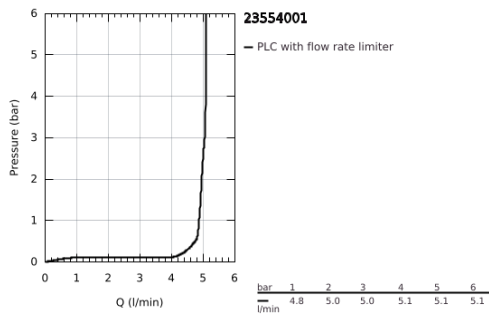

23 554 001 **START SINGLE-LEVER BASIN MIXER 1/2" L-SIZE**

PRODUCT DESCRIPTION

- Colour: chrome
- single hole installation
- metal lever
- GROHE SilkMove 28 mm ceramic cartridge
- with temperature limiter
- GROHE LongLife finish
- mousseur 5.7 l/min
- swivel tubular spout, swivel area 360°
- flexible connection hoses
- pop-up waste set 1 1/4"
- GROHE FastFixation rapid installation system

23 554 001 **START SINGLE-LEVER BASIN MIXER 1/2" L-SIZE**

SPARE PARTS

- 1: Lever (Spare part-nr. 46900000)
 - 2: retaining ring (Spare part-nr. 46715000)
 - 3: Cartridge (Spare part-nr. 46580000)
 - 4: Spout (Spare part-nr. 13427000)
 - 4.1: Safety ring (Spare part-nr. 4825700M)
 - 4.2: Mousseur (Spare part-nr. 13935000)
 - 5: Pop-up rod (Spare part-nr. 06329000)
 - 6: Shank mounting kit (Spare part-nr. 46249000)
 - 7: Waste set 1 1/4" (Spare part-nr. 28910000)
 - 7.1: Plug (Spare part-nr. 07182000)
 - 7.2: Eccentric rod (Spare part-nr. 07052000)
 - 8: Eccentric rod (Spare part-nr. 07341000)*
 - 9: Mounting wrench (Spare part-nr. 19017000)*
- * Optional accessories