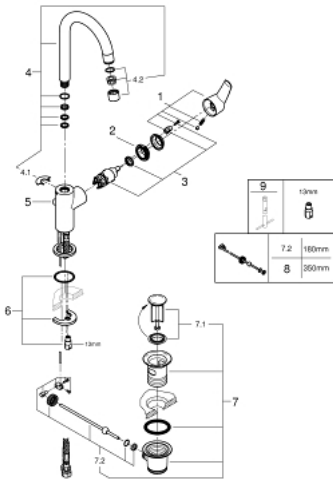

23 554 001 **START SINGLE-LEVER BASIN MIXER 1/2" L-SIZE**

PRODUCT DESCRIPTION

- Colour: chrome
- single hole installation
- metal lever
- GROHE SilkMove 28 mm ceramic cartridge
- with temperature limiter
- GROHE LongLife finish
- mousseur 5.7 l/min
- swivel tubular spout, swivel area 360°
- flexible connection hoses
- pop-up waste set 1 1/4"
- GROHE FastFixation rapid installation system

23 554 001 **START SINGLE-LEVER BASIN MIXER 1/2" L-SIZE**

SPARE PARTS

- 1: Lever (Spare part-nr. 46900000)
 - 2: retaining ring (Spare part-nr. 46715000)
 - 3: Cartridge (Spare part-nr. 46580000)
 - 4: Spout (Spare part-nr. 13427000)
 - 4.1: Safety ring (Spare part-nr. 4825700M)
 - 4.2: Mousseur (Spare part-nr. 13935000)
 - 5: Pop-up rod (Spare part-nr. 06329000)
 - 6: Shank mounting kit (Spare part-nr. 46249000)
 - 7: Waste set 1 1/4" (Spare part-nr. 28910000)
 - 7.1: Plug (Spare part-nr. 07182000)
 - 7.2: Eccentric rod (Spare part-nr. 07052000)
 - 8: Eccentric rod (Spare part-nr. 07341000)*
 - 9: Mounting wrench (Spare part-nr. 19017000)*
- * Optional accessories