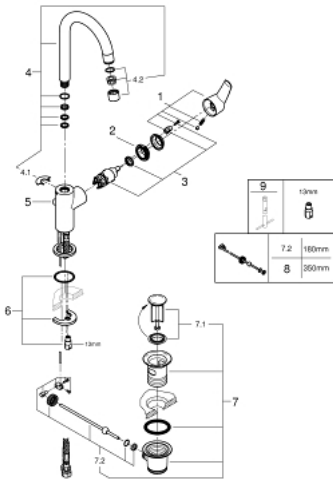

23 554 001 **START SINGLE-LEVER BASIN MIXER 1/2"**
L-SIZE

PRODUCT DESCRIPTION

- Tyc: Chrome
- single hole installation
- metal lever
- GROHE SilkMove 28 mm ceramic cartridge
- with temperature limiter
- GROHE LongLife finish
- mousseur 5.7 l/min
- swivel tubular spout, swivel area 360°
- flexible connection hoses
- pop-up waste set 1 1/4"
- GROHE FastFixation rapid installation system

23 554 001 **START SINGLE-LEVER BASIN MIXER 1/2"**
L-SIZE

SPARE PARTS

- 1: Lever (Spare part-nr. 46900000)
 - 2: Fitting ring (Spare part-nr. 46715000)
 - 3: Cartridge (Spare part-nr. 46580000)
 - 4: Spout (Spare part-nr. 13427000)
 - 4.1: Safety ring (Spare part-nr. 4825700M)
 - 4.2: Mousseur (Spare part-nr. 13935000)
 - 5: Pop-up rod (Spare part-nr. 06329000)
 - 6: Shank mounting kit (Spare part-nr. 46249000)
 - 7: Waste set 1 1/4" (Spare part-nr. 28910000)
 - 7.1: Plug (Spare part-nr. 07182000)
 - 7.2: Eccentric rod (Spare part-nr. 07052000)
 - 8: Eccentric rod (Spare part-nr. 07341000)*
 - 9: Mounting wrench (Spare part-nr. 19017000)*
- * Optional accessories