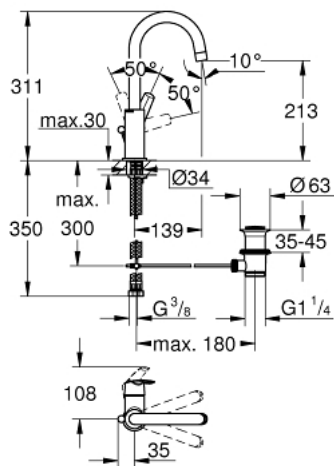

23 554 001 **START SINGLE-LEVER BASIN MIXER 1/2"**
L-SIZE

PRODUCT DESCRIPTION

- Tyc: Chrome
- single hole installation
- metal lever
- GROHE SilkMove 28 mm ceramic cartridge
- with temperature limiter
- GROHE LongLife finish
- mousseur 5.7 l/min
- swivel tubular spout, swivel area 360°
- flexible connection hoses
- pop-up waste set 1 1/4"
- GROHE FastFixation rapid installation system

23 554 001 **START SINGLE-LEVER BASIN MIXER 1/2"**
L-SIZE

SPARE PARTS

- 1: Lever (Spare part-nr. 46900000)
 - 2: Fitting ring (Spare part-nr. 46715000)
 - 3: Cartridge (Spare part-nr. 46580000)
 - 4: Spout (Spare part-nr. 13427000)
 - 4.1: Safety ring (Spare part-nr. 4825700M)
 - 4.2: Mousseur (Spare part-nr. 13935000)
 - 5: Pop-up rod (Spare part-nr. 06329000)
 - 6: Shank mounting kit (Spare part-nr. 46249000)
 - 7: Waste set 1 1/4" (Spare part-nr. 28910000)
 - 7.1: Plug (Spare part-nr. 07182000)
 - 7.2: Eccentric rod (Spare part-nr. 07052000)
 - 8: Eccentric rod (Spare part-nr. 07341000)*
 - 9: Mounting wrench (Spare part-nr. 19017000)*
- * Optional accessories