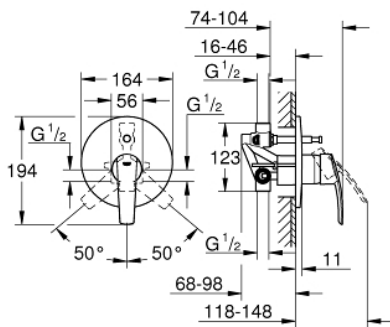

23 558 001 **START SINGLE-LEVER BATH MIXER 1/2"**

PRODUCT DESCRIPTION

- Colour: chrome
- wall installation
- consisting of:
 - set for final installation
 - with concealed body
 - GROHE SilkMove 46 mm ceramic cartridge
 - adjustable flow rate limiter
 - GROHE LongLife finish
 - automatic diverter: bath/shower
 - metal lever
 - metal escutcheon
 - escutcheon and shaft sealing
 - GROHE FastFixation covered fixation
- optional temperature limiter ref. no. 46 308
- GROHE FastFixation covered fixation

23 558 001 **START SINGLE-LEVER BATH MIXER 1/2"**

SPARE PARTS

- 1: Lever (Spare part-nr. 46903000)
 - 2: Escutcheon (Spare part-nr. 46905000)
 - 3: Cartridge (Spare part-nr. 46048000)
 - 4: Diverter (Spare part-nr. 46737000)
 - 5: Temperature limiter (Spare part-nr. 46308000)
 - 6: Extension set (Spare part-nr. 46191000)*
 - 7: Extension set (Spare part-nr. 46343000)*
- * Optional accessories