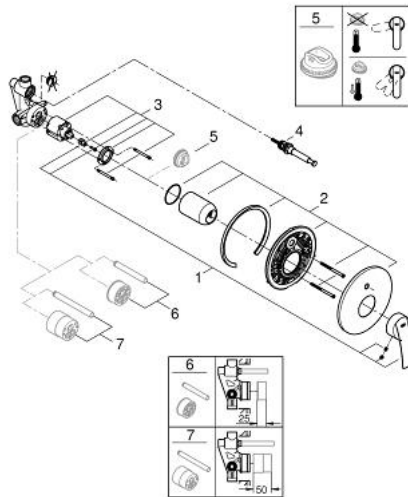

23 558 001 **START SINGLE-LEVER BATH MIXER 1/2"**

PRODUCT DESCRIPTION

- Colour: chrome
- wall installation
- consisting of:
 - set for final installation
 - with concealed body
 - GROHE SilkMove 46 mm ceramic cartridge
 - adjustable flow rate limiter
 - GROHE LongLife finish
 - automatic diverter: bath/shower
 - metal lever
 - metal escutcheon
 - escutcheon and shaft sealing
 - GROHE FastFixation covered fixation
- optional temperature limiter ref. no. 46 308
- GROHE FastFixation covered fixation

23 558 001 **START SINGLE-LEVER BATH MIXER 1/2"**

SPARE PARTS

- 1: Lever (Spare part-nr. 46903000)
 - 2: Escutcheon (Spare part-nr. 46905000)
 - 3: Cartridge (Spare part-nr. 46048000)
 - 4: Diverter (Spare part-nr. 46737000)
 - 5: Temperature limiter (Spare part-nr. 46308000)
 - 6: Extension set (Spare part-nr. 46191000)*
 - 7: Extension set (Spare part-nr. 46343000)*
- * Optional accessories