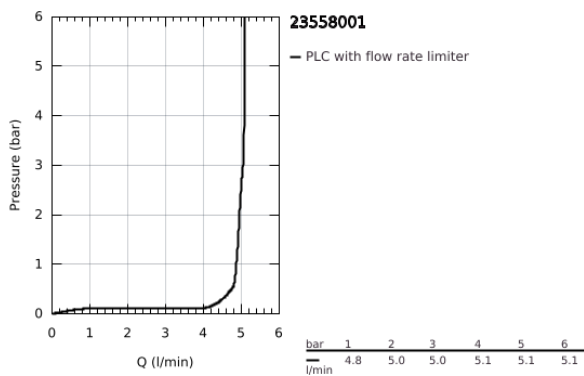

23 558 001 **START SINGLE-LEVER BATH MIXER 1/2"**

PRODUCT DESCRIPTION

- Colour: chrome
- wall installation
- consisting of:
 - set for final installation
 - with concealed body
 - GROHE SilkMove 46 mm ceramic cartridge
 - adjustable flow rate limiter
 - GROHE LongLife finish
 - automatic diverter: bath/shower
 - metal lever
 - metal escutcheon
 - escutcheon and shaft sealing
 - GROHE FastFixation covered fixation
- optional temperature limiter ref. no. 46 308
- GROHE FastFixation covered fixation

23 558 001 **START SINGLE-LEVER BATH MIXER 1/2"**

SPARE PARTS

- 1: Lever (Spare part-nr. 46903000)
 - 2: Escutcheon (Spare part-nr. 46905000)
 - 3: Cartridge (Spare part-nr. 46048000)
 - 4: Diverter (Spare part-nr. 46737000)
 - 5: Temperature limiter (Spare part-nr. 46308000)
 - 6: Extension set (Spare part-nr. 46191000)*
 - 7: Extension set (Spare part-nr. 46343000)*
- * Optional accessories