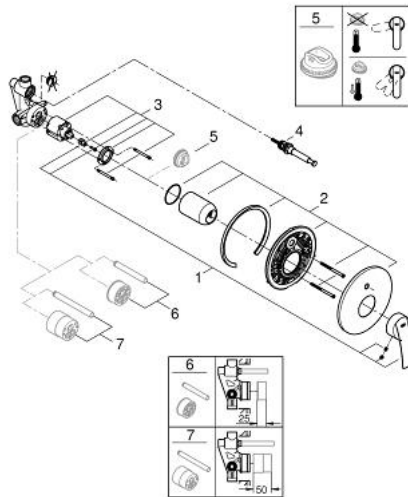

23 558 001 **START SINGLE-LEVER BATH MIXER 1/2"**

PRODUCT DESCRIPTION

- Tyc: Chrome
- wall installation
- consisting of:
- set for final installation
- with concealed body
- GROHE SilkMove 46 mm ceramic cartridge
- adjustable flow rate limiter
- GROHE LongLife finish
- automatic diverter: bath/shower
- metal lever
- metal escutcheon
- escutcheon and shaft sealing
- GROHE FastFixation covered fixation
- optional temperature limiter ref. no. 46 308
- GROHE FastFixation covered fixation

23 558 001 **START SINGLE-LEVER BATH MIXER 1/2"**

SPARE PARTS

- 1: Lever (Spare part-nr. 46903000)
 - 2: Escutcheon (Spare part-nr. 46905000)
 - 3: Cartridge (Spare part-nr. 46048000)
 - 4: Diverter (Spare part-nr. 46737000)
 - 5: Temperature limiter (Spare part-nr. 46308000)
 - 6: Extension set (Spare part-nr. 46191000)*
 - 7: Extension set (Spare part-nr. 46343000)*
- * Optional accessories