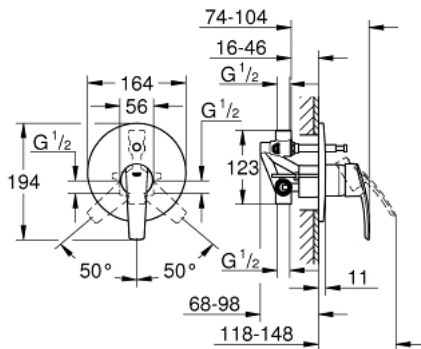

23 558 001 **START SINGLE-LEVER BATH MIXER 1/2"**

PRODUCT DESCRIPTION

- Tyc: Chrome
- wall installation
- consisting of:
- set for final installation
- with concealed body
- GROHE SilkMove 46 mm ceramic cartridge
- adjustable flow rate limiter
- GROHE LongLife finish
- automatic diverter: bath/shower
- metal lever
- metal escutcheon
- escutcheon and shaft sealing
- GROHE FastFixation covered fixation
- optional temperature limiter ref. no. 46 308
- GROHE FastFixation covered fixation

23 558 001 **START SINGLE-LEVER BATH MIXER 1/2"**

SPARE PARTS

- 1: Lever (Spare part-nr. 46903000)
 - 2: Escutcheon (Spare part-nr. 46905000)
 - 3: Cartridge (Spare part-nr. 46048000)
 - 4: Diverter (Spare part-nr. 46737000)
 - 5: Temperature limiter (Spare part-nr. 46308000)
 - 6: Extension set (Spare part-nr. 46191000)*
 - 7: Extension set (Spare part-nr. 46343000)*
- * Optional accessories